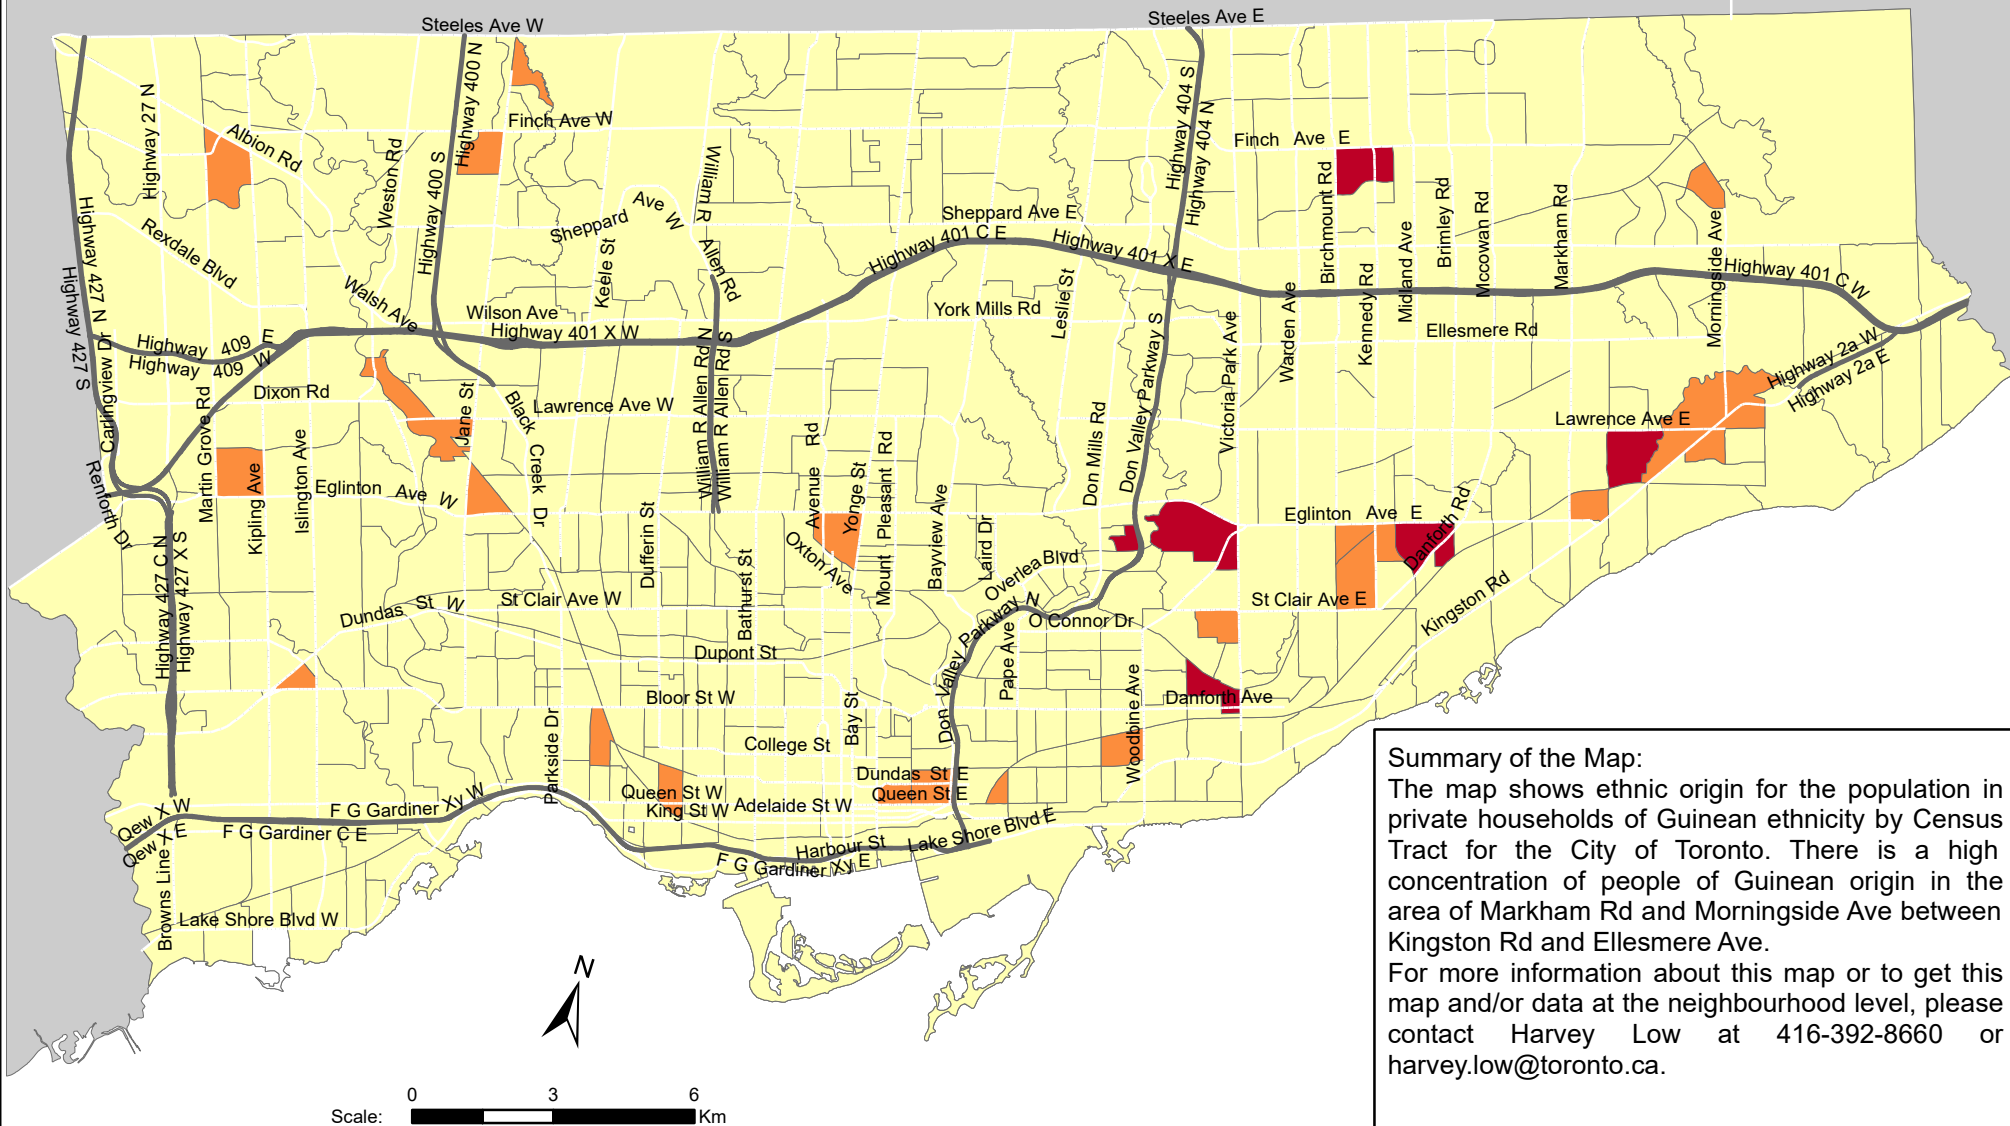

# City of Toronto Ethnic Origin - Guinean 2016

**Summary of the Map:**  
 The map shows ethnic origin for the population in private households of Guinean ethnicity by Census Tract for the City of Toronto. There is a high concentration of people of Guinean origin in the area of Markham Rd and Morningside Ave between Kingston Rd and Ellesmere Ave. For more information about this map or to get this map and/or data at the neighbourhood level, please contact Harvey Low at 416-392-8660 or [harvey.low@toronto.ca](mailto:harvey.low@toronto.ca).

## Ethnic Origin - Guinean

Source: City of Toronto;  
 Statistics Canada 2016 Census.

Copyright © 2018 City of Toronto. All Rights Reserved.  
 Published: May 2018.

Prepared by: Social Research and Analysis Unit.  
 Contact: [spar@toronto.ca](mailto:spar@toronto.ca).