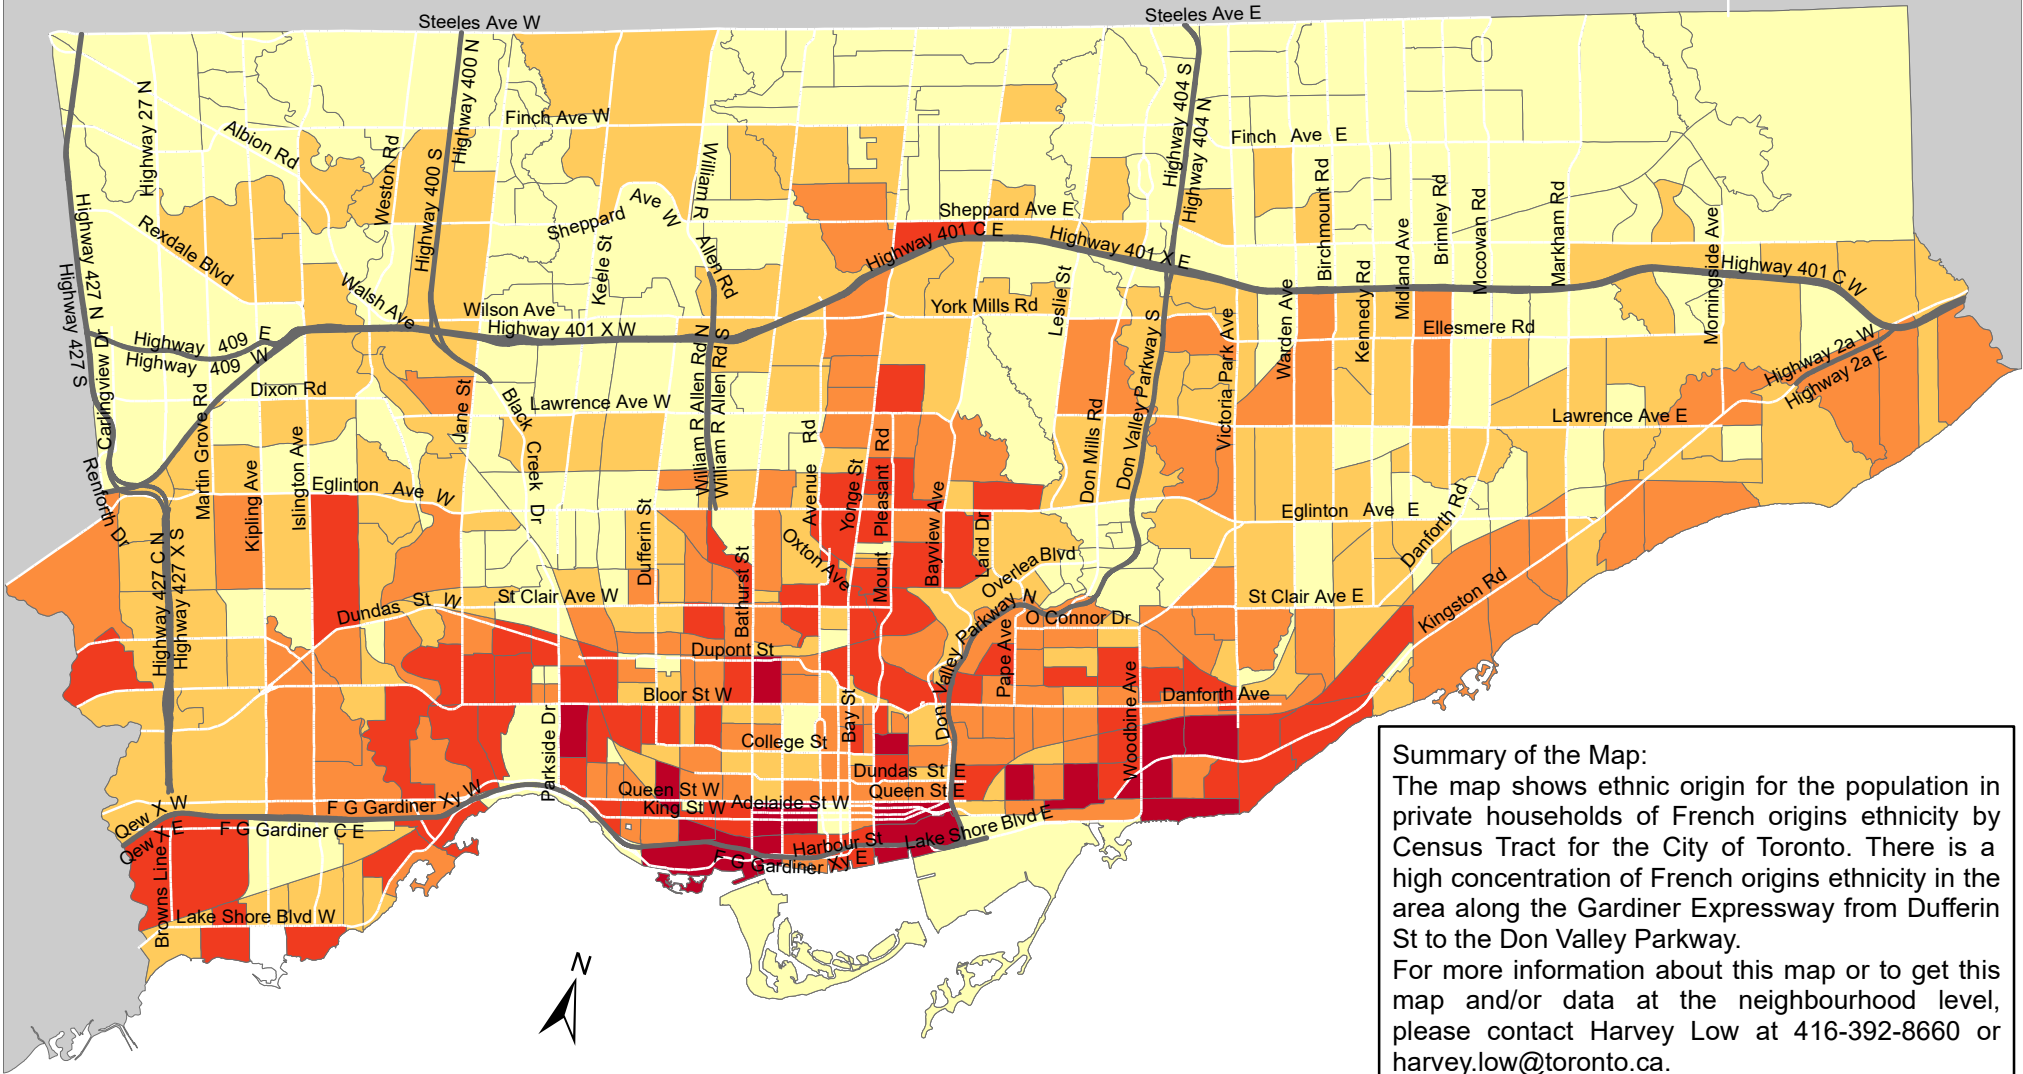

City of Toronto Ethnic Origin - French Origins 2016

Summary of the Map:
 The map shows ethnic origin for the population in private households of French origins ethnicity by Census Tract for the City of Toronto. There is a high concentration of French origins ethnicity in the area along the Gardiner Expressway from Dufferin St to the Don Valley Parkway.
 For more information about this map or to get this map and/or data at the neighbourhood level, please contact Harvey Low at 416-392-8660 or harvey.low@toronto.ca.

Ethnic Origin - French Origins	Not available/ No data
0 - 120	Expressway
121 - 245	Major Arterial
246 - 395	
396 - 625	
626 - 1,470	

Source: City of Toronto; Statistics Canada 2016 Census.
 Copyright © 2018 City of Toronto. All Rights Reserved. Published: May 2018.
 Prepared by: Social Research and Analysis Unit. Contact: spar@toronto.ca.
 N.I.E - Not included elsewhere
 N.O.S - Not otherwise specified