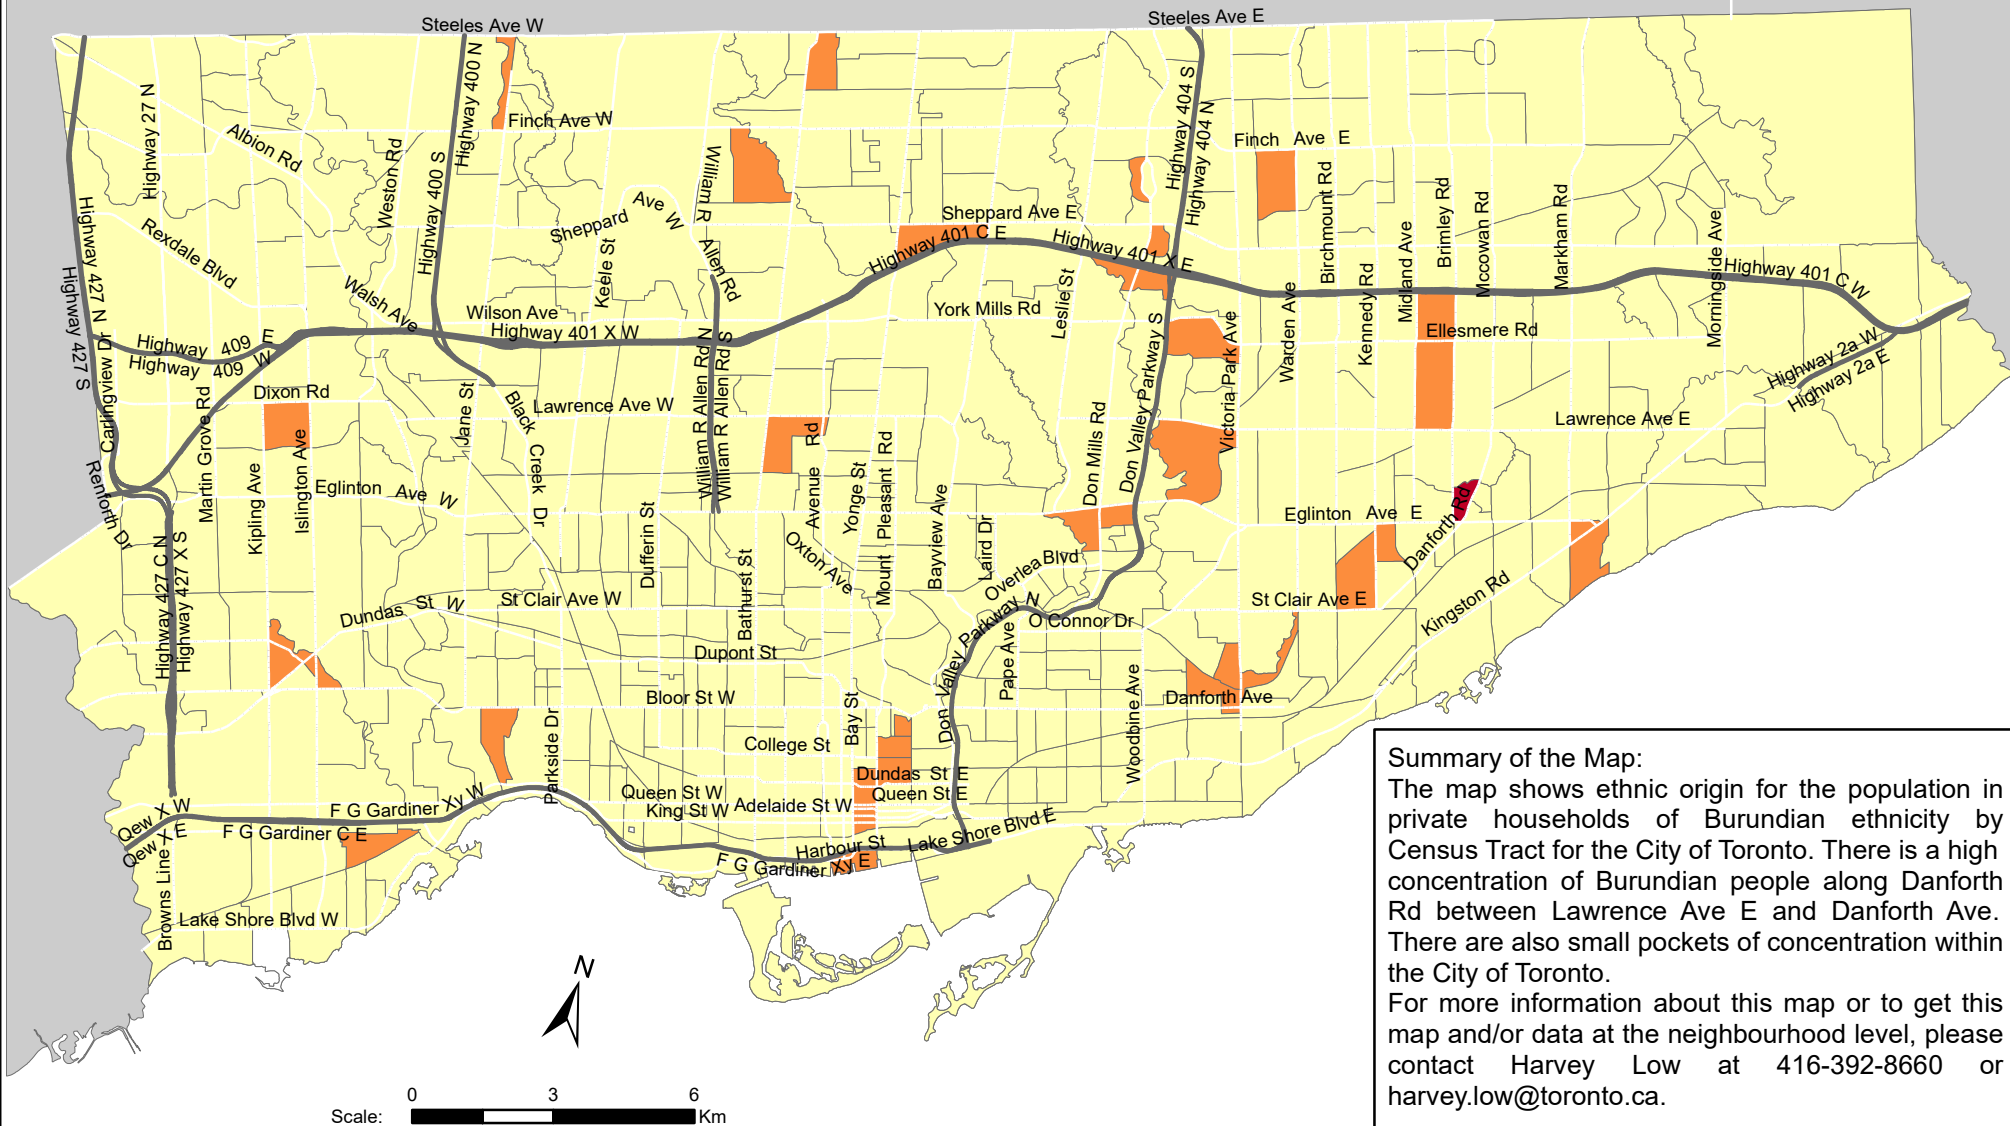

# City of Toronto Ethnic Origin - Burundian 2016

**Summary of the Map:**  
 The map shows ethnic origin for the population in private households of Burundian ethnicity by Census Tract for the City of Toronto. There is a high concentration of Burundian people along Danforth Rd between Lawrence Ave E and Danforth Ave. There are also small pockets of concentration within the City of Toronto.  
 For more information about this map or to get this map and/or data at the neighbourhood level, please contact Harvey Low at 416-392-8660 or [harvey.low@toronto.ca](mailto:harvey.low@toronto.ca).

## Ethnic Origin - Burundian

- 0
- 1 - 30
- 31 - 60

- Not available/ No data
- Expressway
- Major Arterial

Source: City of Toronto;  
 Statistics Canada 2016 Census.

Copyright © 2018 City of Toronto. All Rights Reserved.  
 Published: May 2018.