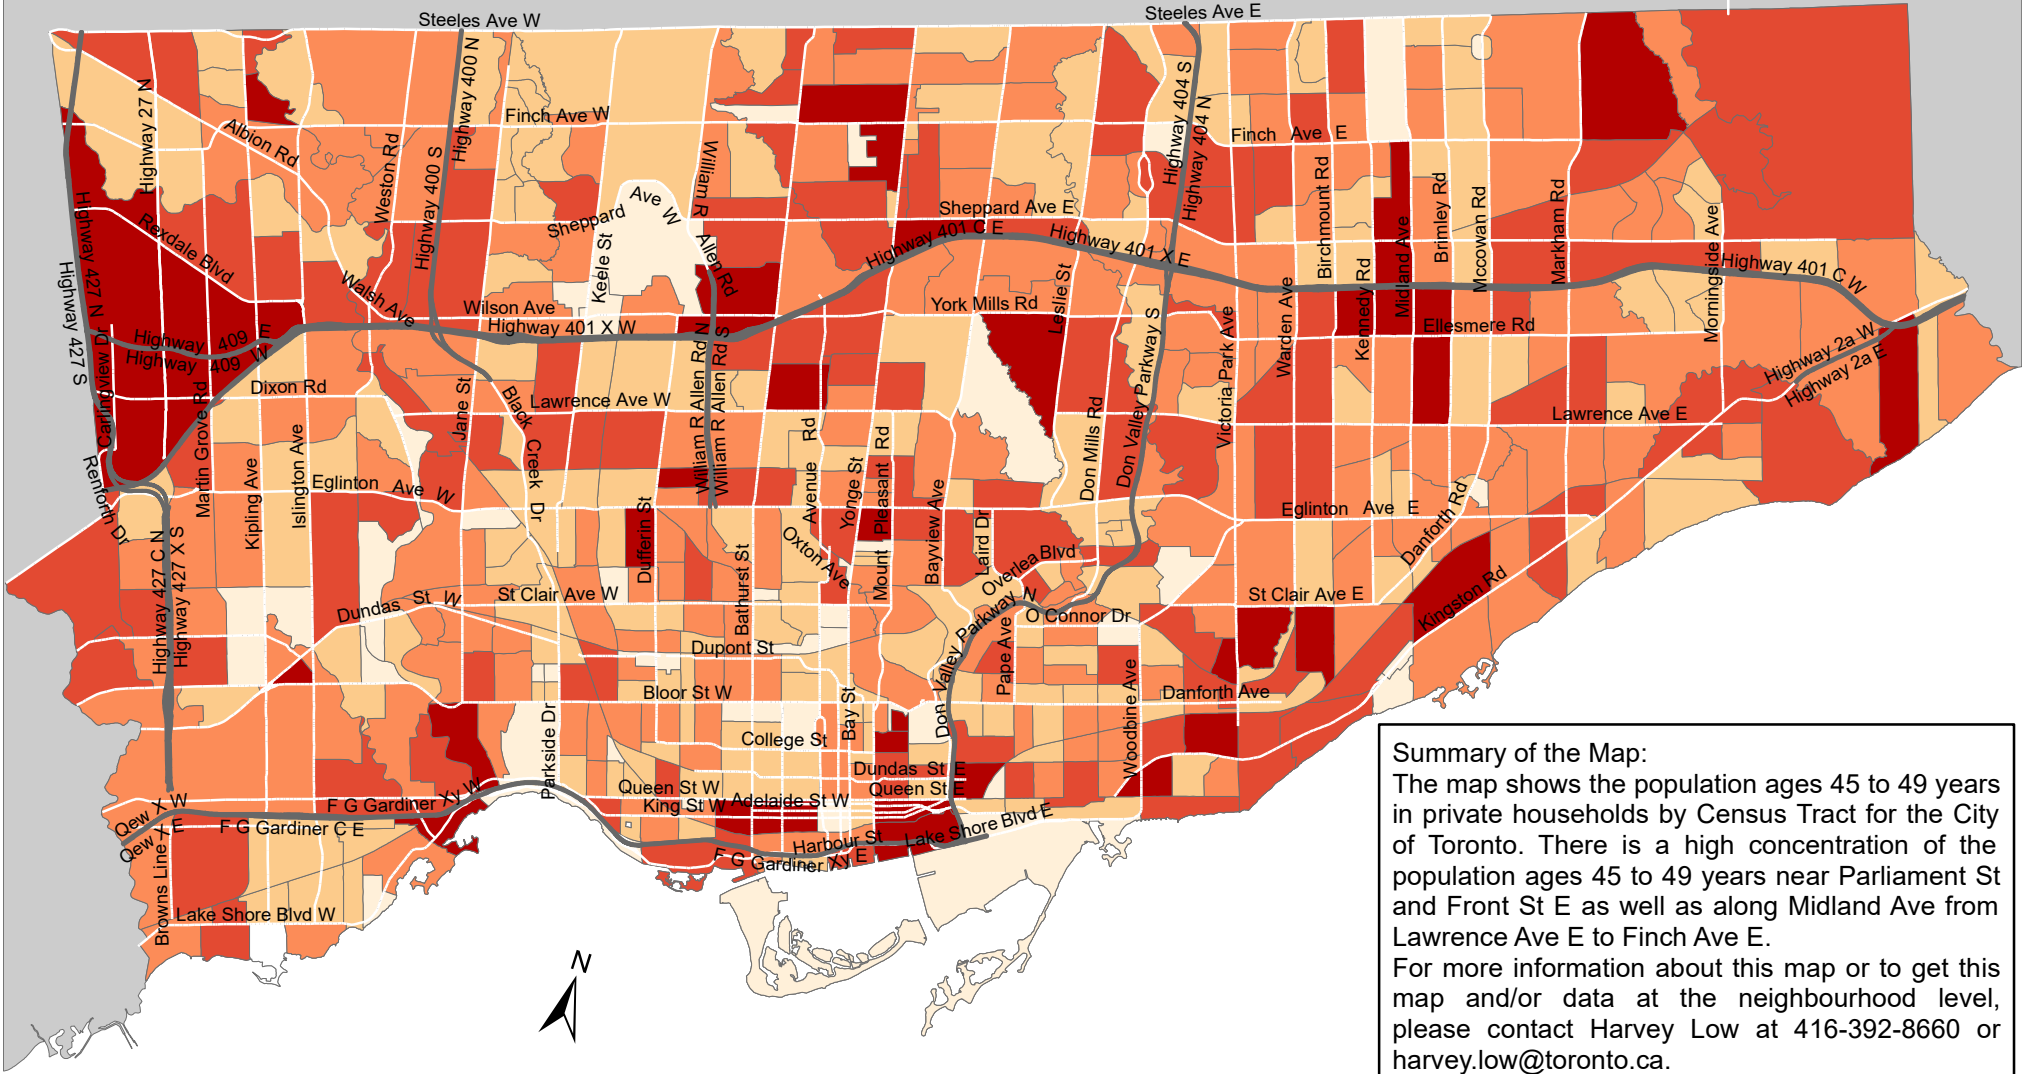

City of Toronto Population - Population 45 to 49 Years 2016

Summary of the Map:
 The map shows the population ages 45 to 49 years in private households by Census Tract for the City of Toronto. There is a high concentration of the population ages 45 to 49 years near Parliament St and Front St E as well as along Midland Ave from Lawrence Ave E to Finch Ave E.
 For more information about this map or to get this map and/or data at the neighbourhood level, please contact Harvey Low at 416-392-8660 or harvey.low@toronto.ca.