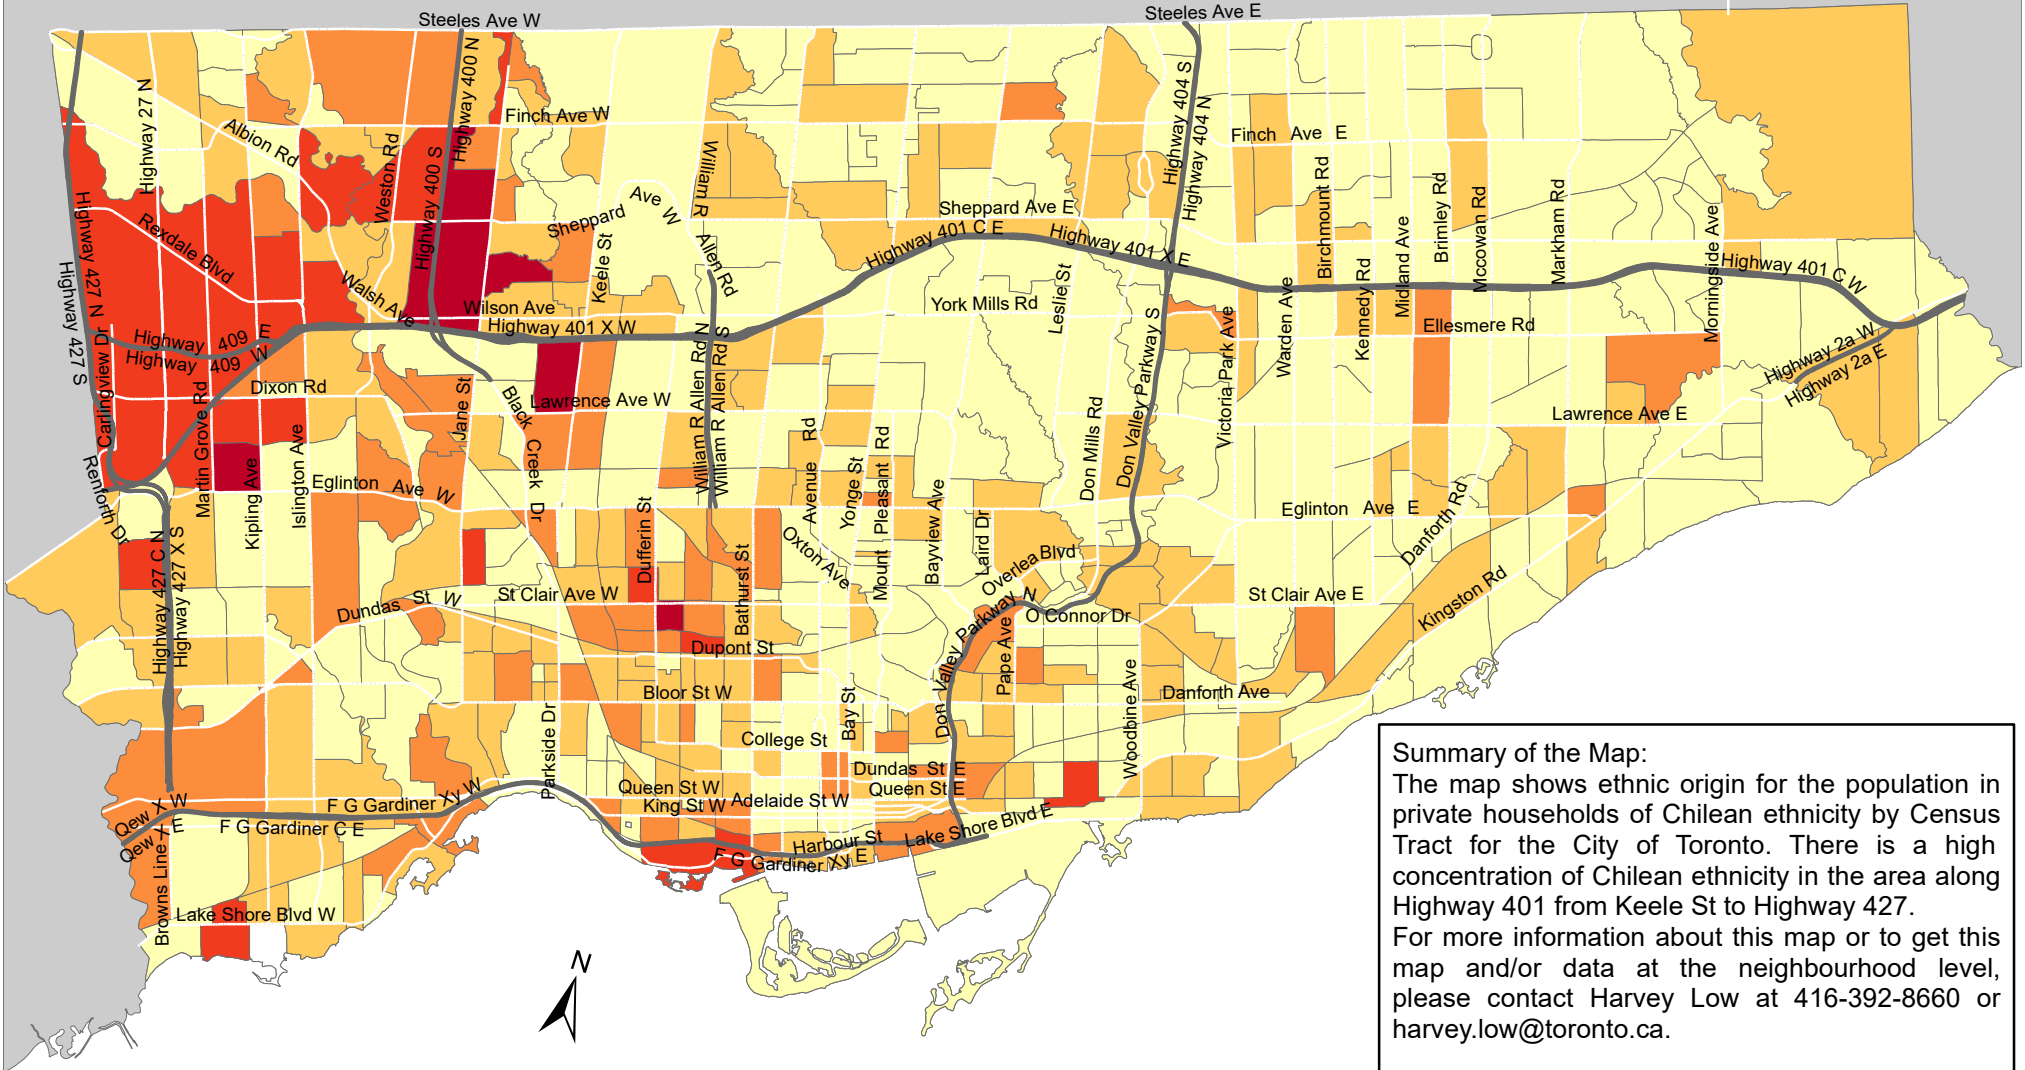

City of Toronto Ethnic Origin - Chilean 2016

Summary of the Map:
 The map shows ethnic origin for the population in private households of Chilean ethnicity by Census Tract for the City of Toronto. There is a high concentration of Chilean ethnicity in the area along Highway 401 from Keele St to Highway 427. For more information about this map or to get this map and/or data at the neighbourhood level, please contact Harvey Low at 416-392-8660 or harvey.low@toronto.ca.

Ethnic Origin - Chilean

- Not available/ No data
- Expressway
- Major Arterial

Source: City of Toronto;
 Statistics Canada 2016 Census.

Copyright © 2018 City of Toronto. All Rights Reserved.
 Published: May 2018.