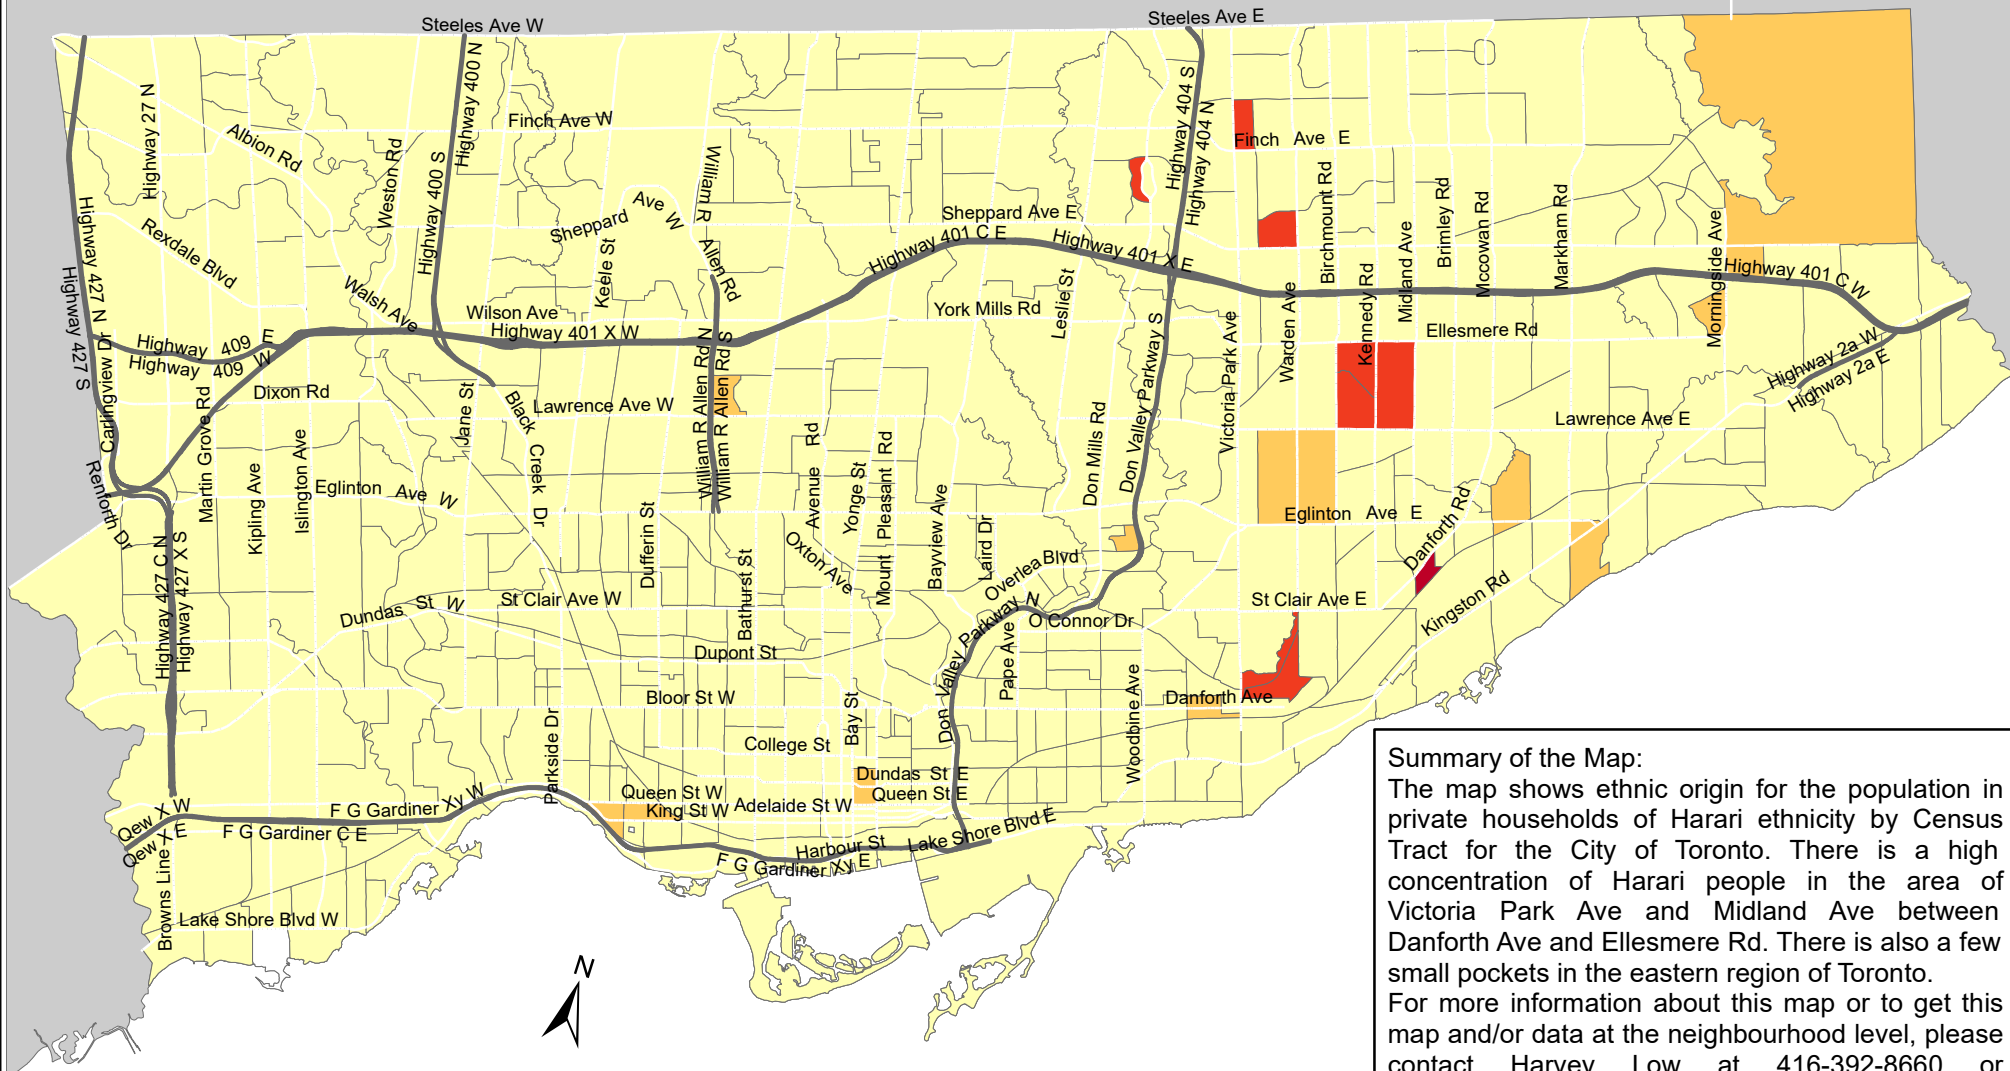

# City of Toronto Ethnic Origin - Harari 2016

**Summary of the Map:**  
 The map shows ethnic origin for the population in private households of Harari ethnicity by Census Tract for the City of Toronto. There is a high concentration of Harari people in the area of Victoria Park Ave and Midland Ave between Danforth Ave and Ellesmere Rd. There is also a few small pockets in the eastern region of Toronto. For more information about this map or to get this map and/or data at the neighbourhood level, please contact Harvey Low at 416-392-8660 or [harvey.low@toronto.ca](mailto:harvey.low@toronto.ca).

## Ethnic Origin - Harari

- 0
- 1 - 20
- 21 - 35
- 36 - 60

- Not available/ No data
- Expressway
- Major Arterial

Source: City of Toronto;  
 Statistics Canada 2016 Census.

Copyright © 2018 City of Toronto. All Rights Reserved.  
 Published: May 2018.