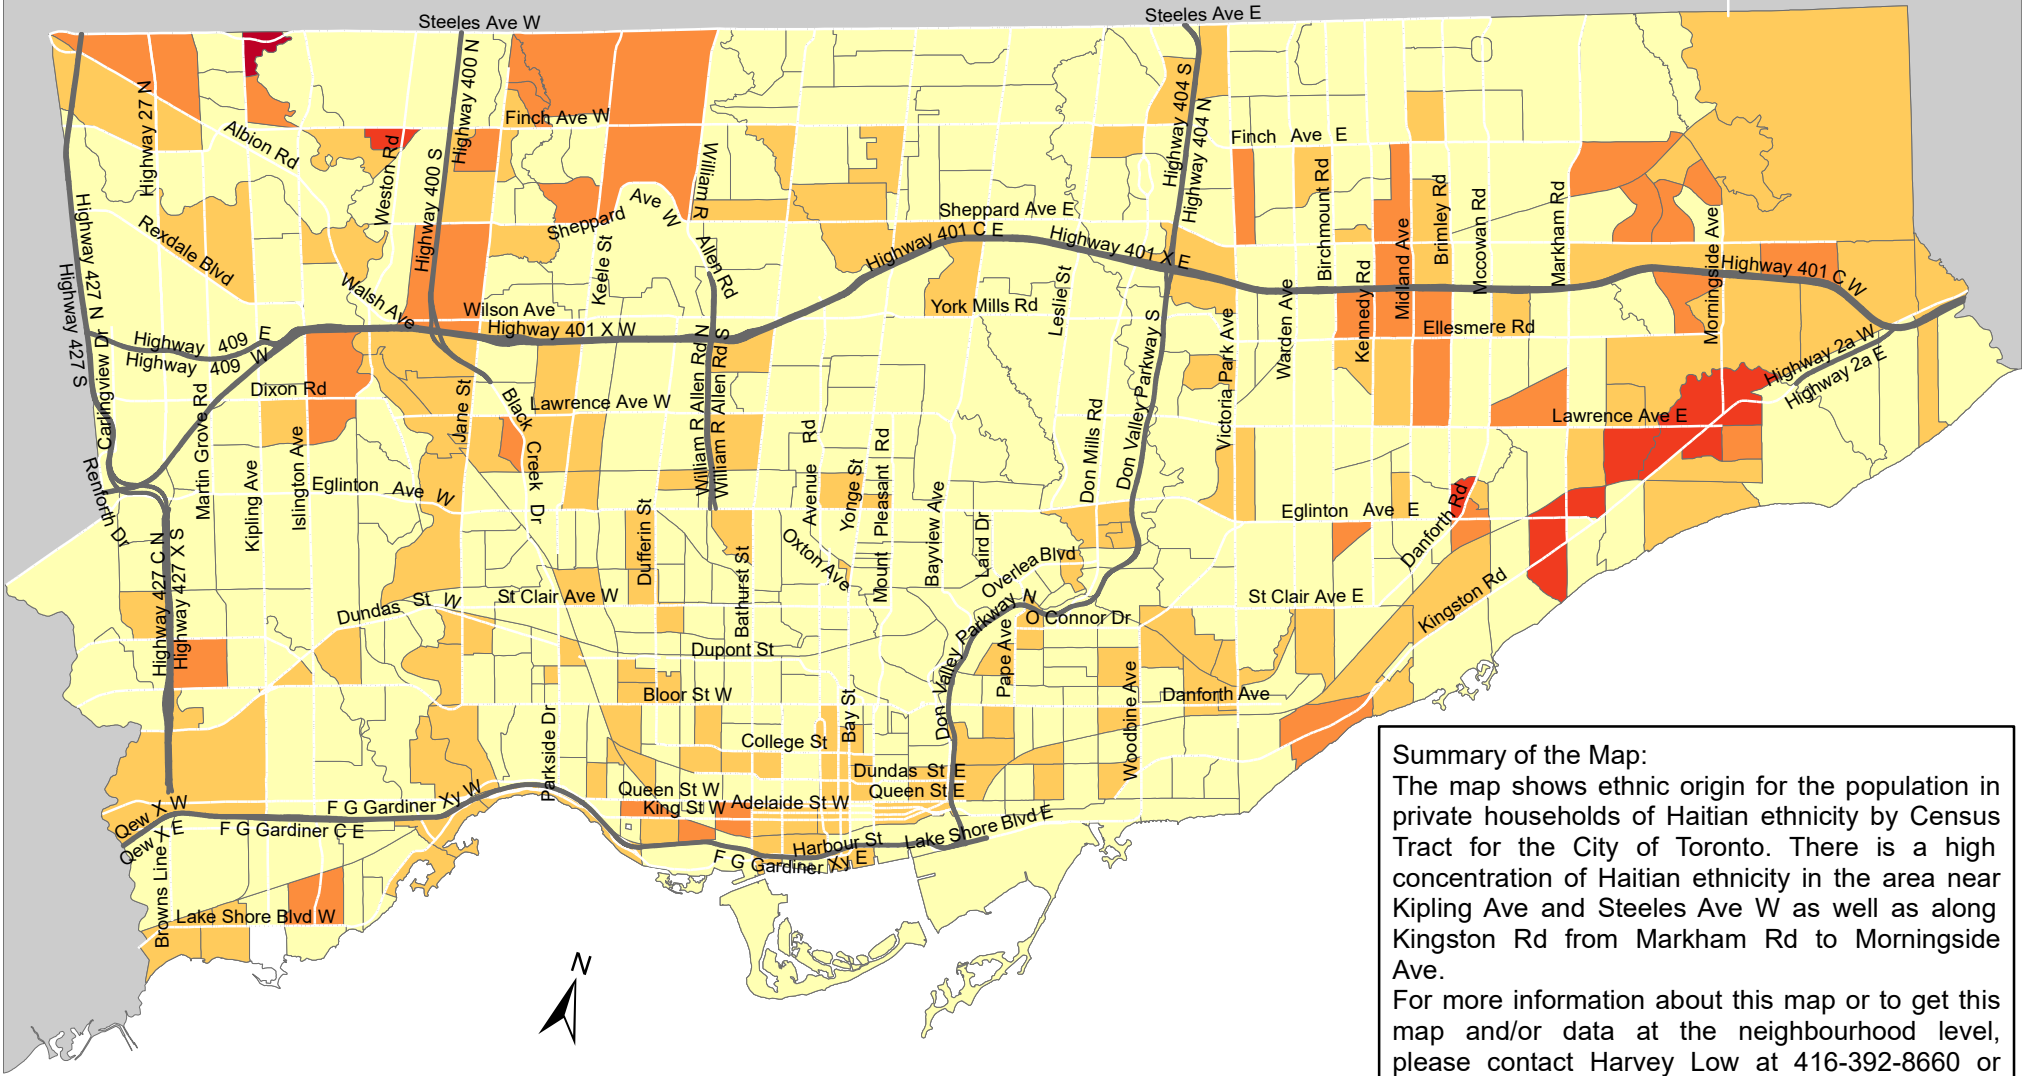

City of Toronto Ethnic Origin - Haitian 2016

Summary of the Map:
 The map shows ethnic origin for the population in private households of Haitian ethnicity by Census Tract for the City of Toronto. There is a high concentration of Haitian ethnicity in the area near Kipling Ave and Steeles Ave W as well as along Kingston Rd from Markham Rd to Morningside Ave.
 For more information about this map or to get this map and/or data at the neighbourhood level, please contact Harvey Low at 416-392-8660 or harvey.low@toronto.ca.