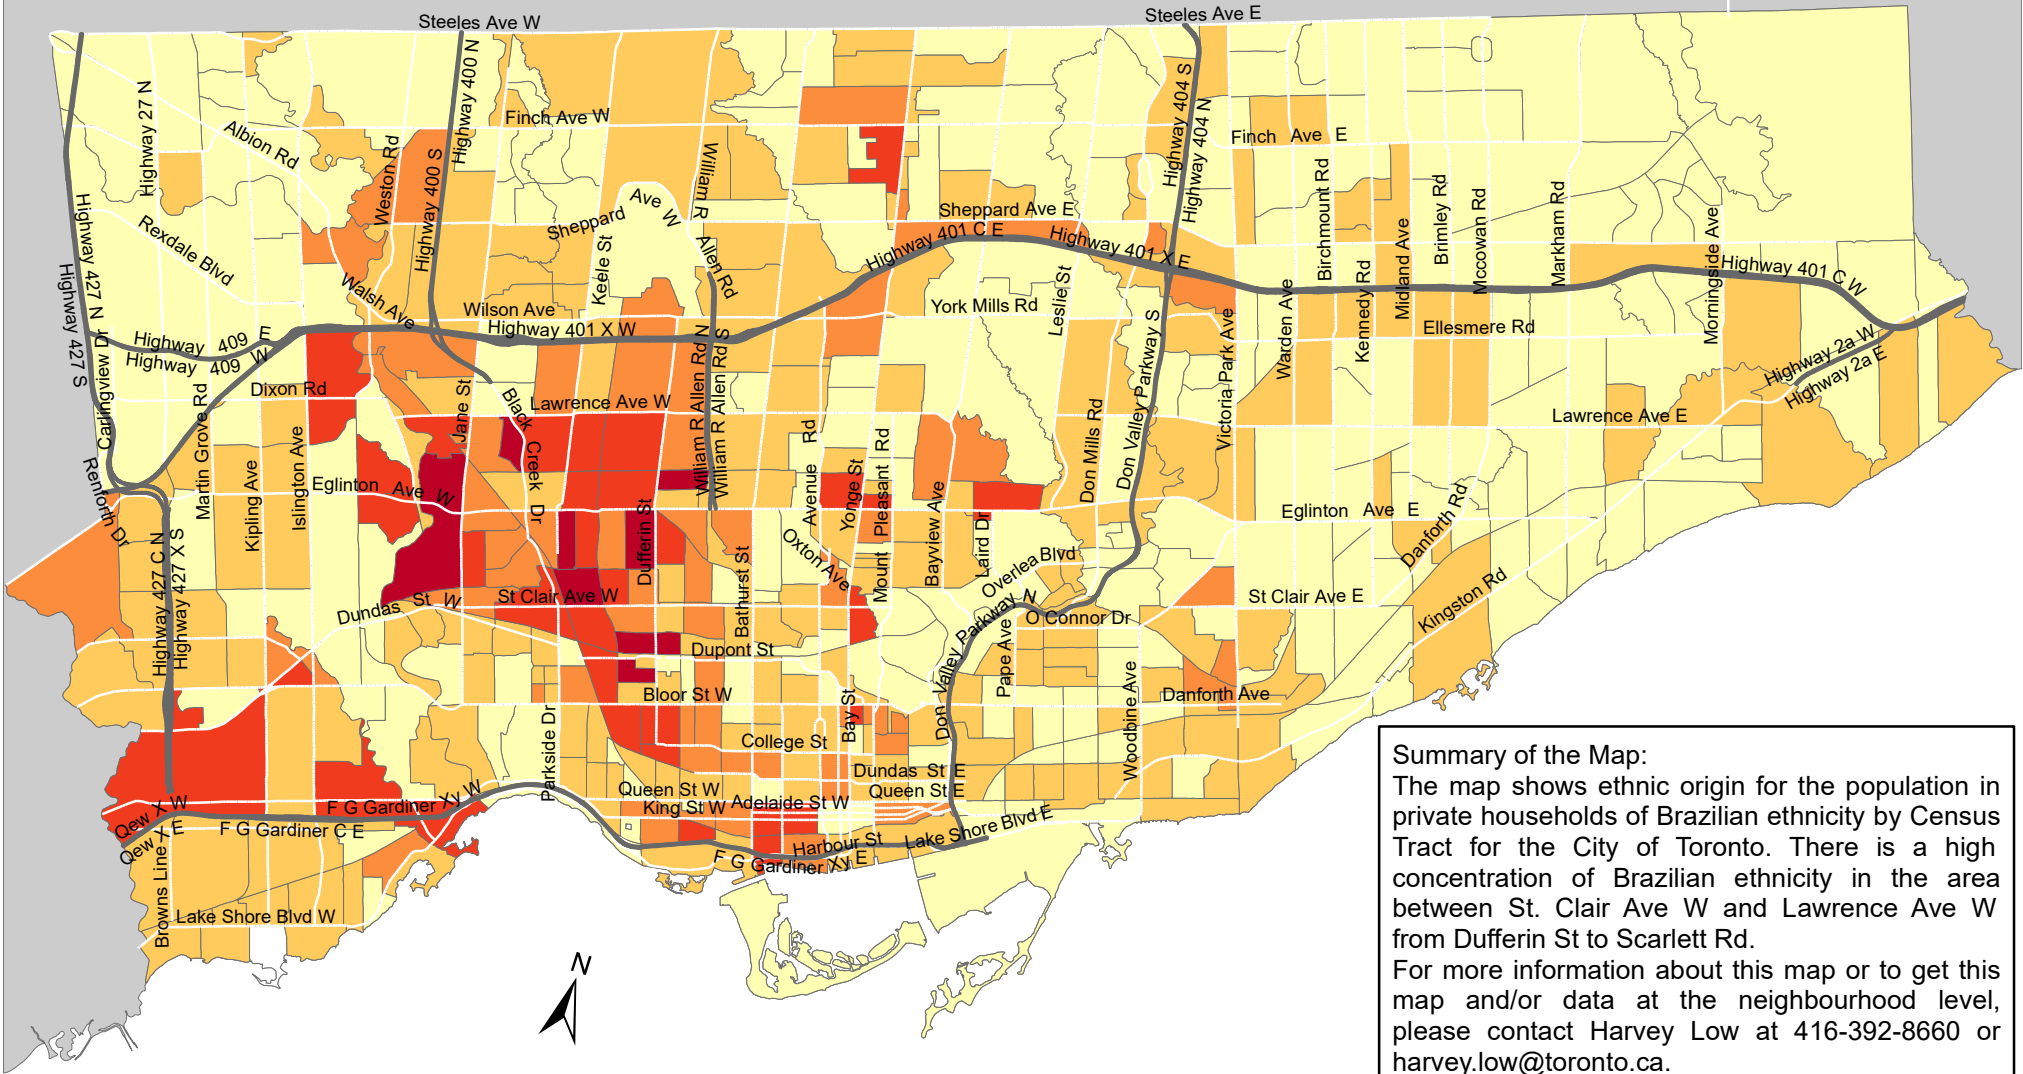

City of Toronto Ethnic Origin - Brazilian 2016

Summary of the Map:
 The map shows ethnic origin for the population in private households of Brazilian ethnicity by Census Tract for the City of Toronto. There is a high concentration of Brazilian ethnicity in the area between St. Clair Ave W and Lawrence Ave W from Dufferin St to Scarlett Rd.
 For more information about this map or to get this map and/or data at the neighbourhood level, please contact Harvey Low at 416-392-8660 or harvey.low@toronto.ca.