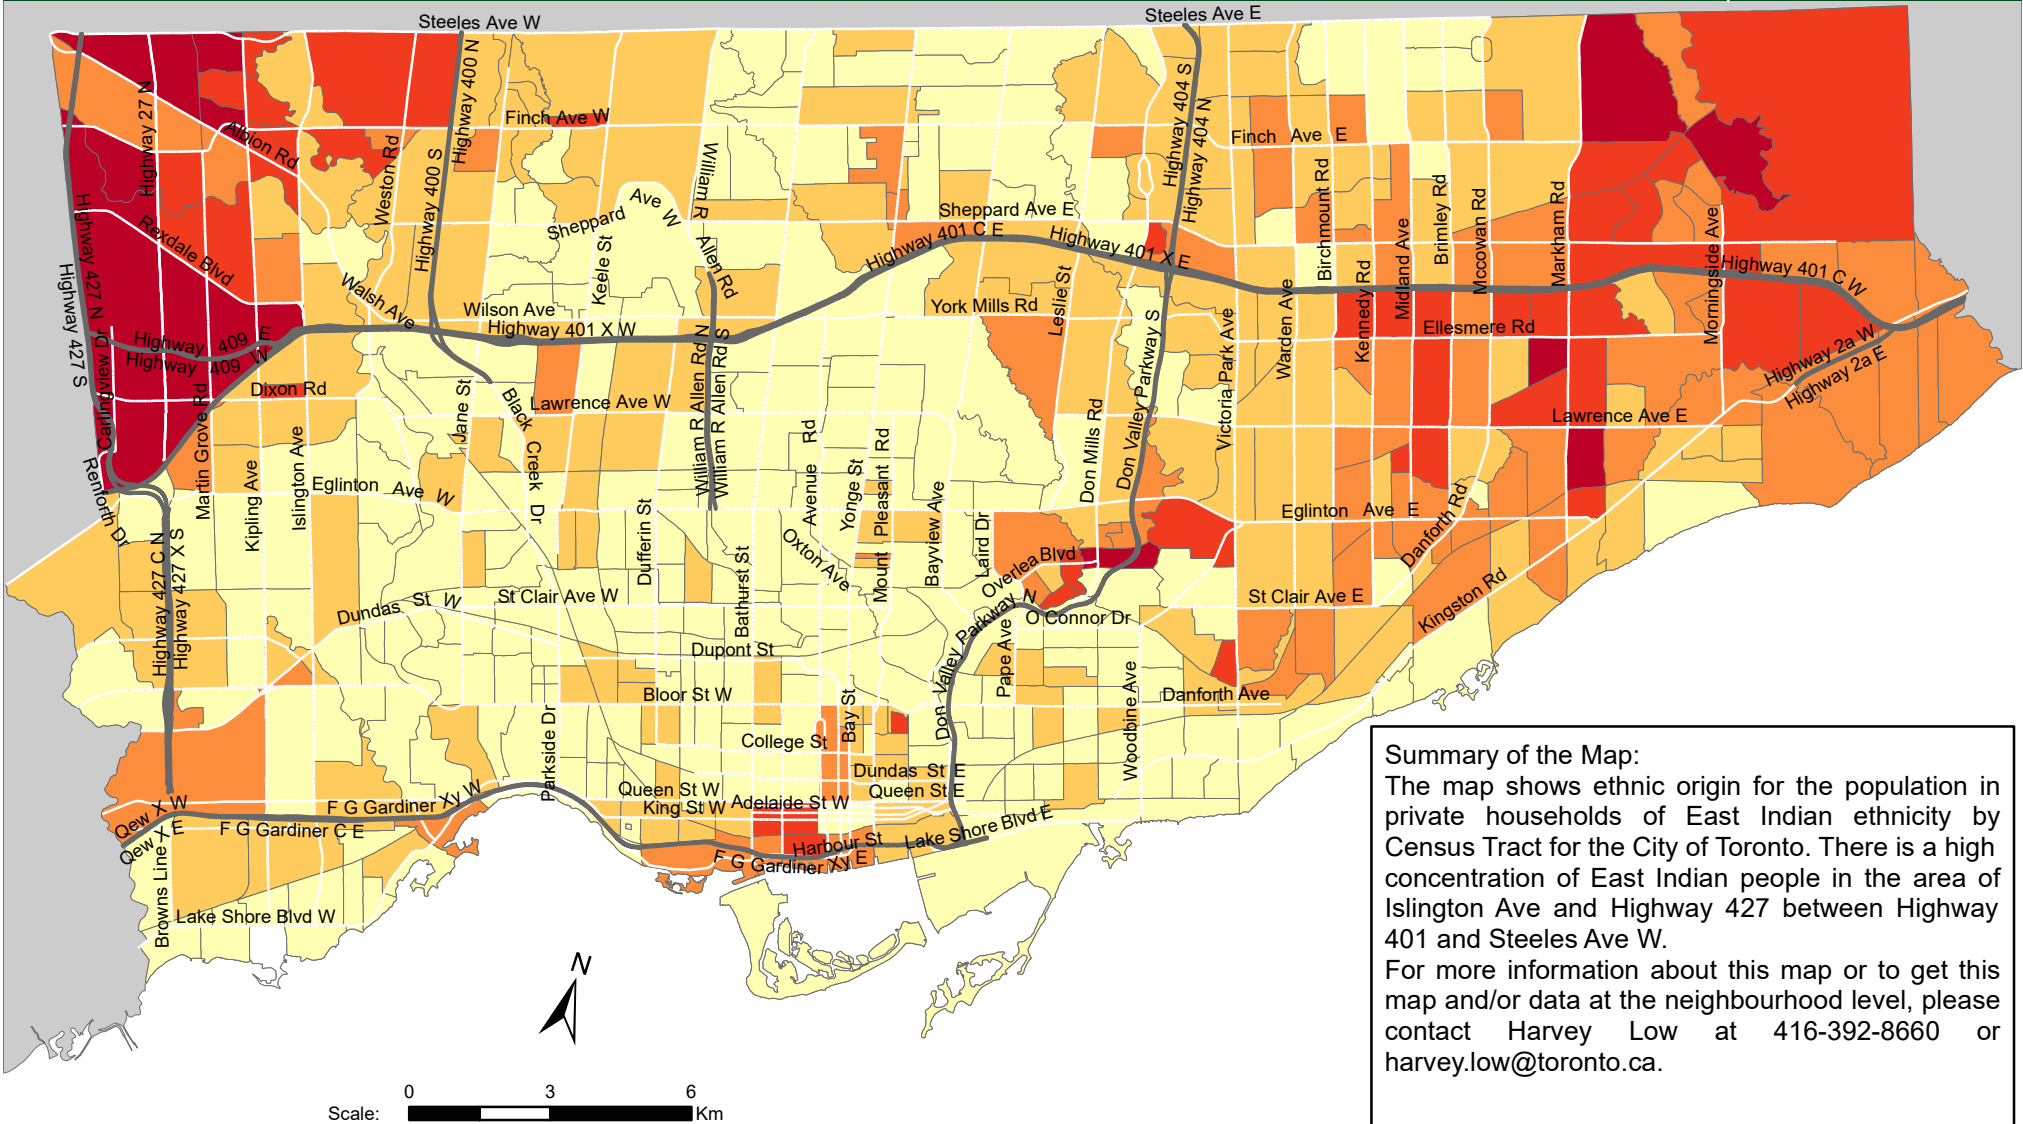

City of Toronto Ethnic Origin - East Indian 2016

Summary of the Map:
 The map shows ethnic origin for the population in private households of East Indian ethnicity by Census Tract for the City of Toronto. There is a high concentration of East Indian people in the area of Islington Ave and Highway 427 between Highway 401 and Steeles Ave W.
 For more information about this map or to get this map and/or data at the neighbourhood level, please contact Harvey Low at 416-392-8660 or harvey.low@toronto.ca.