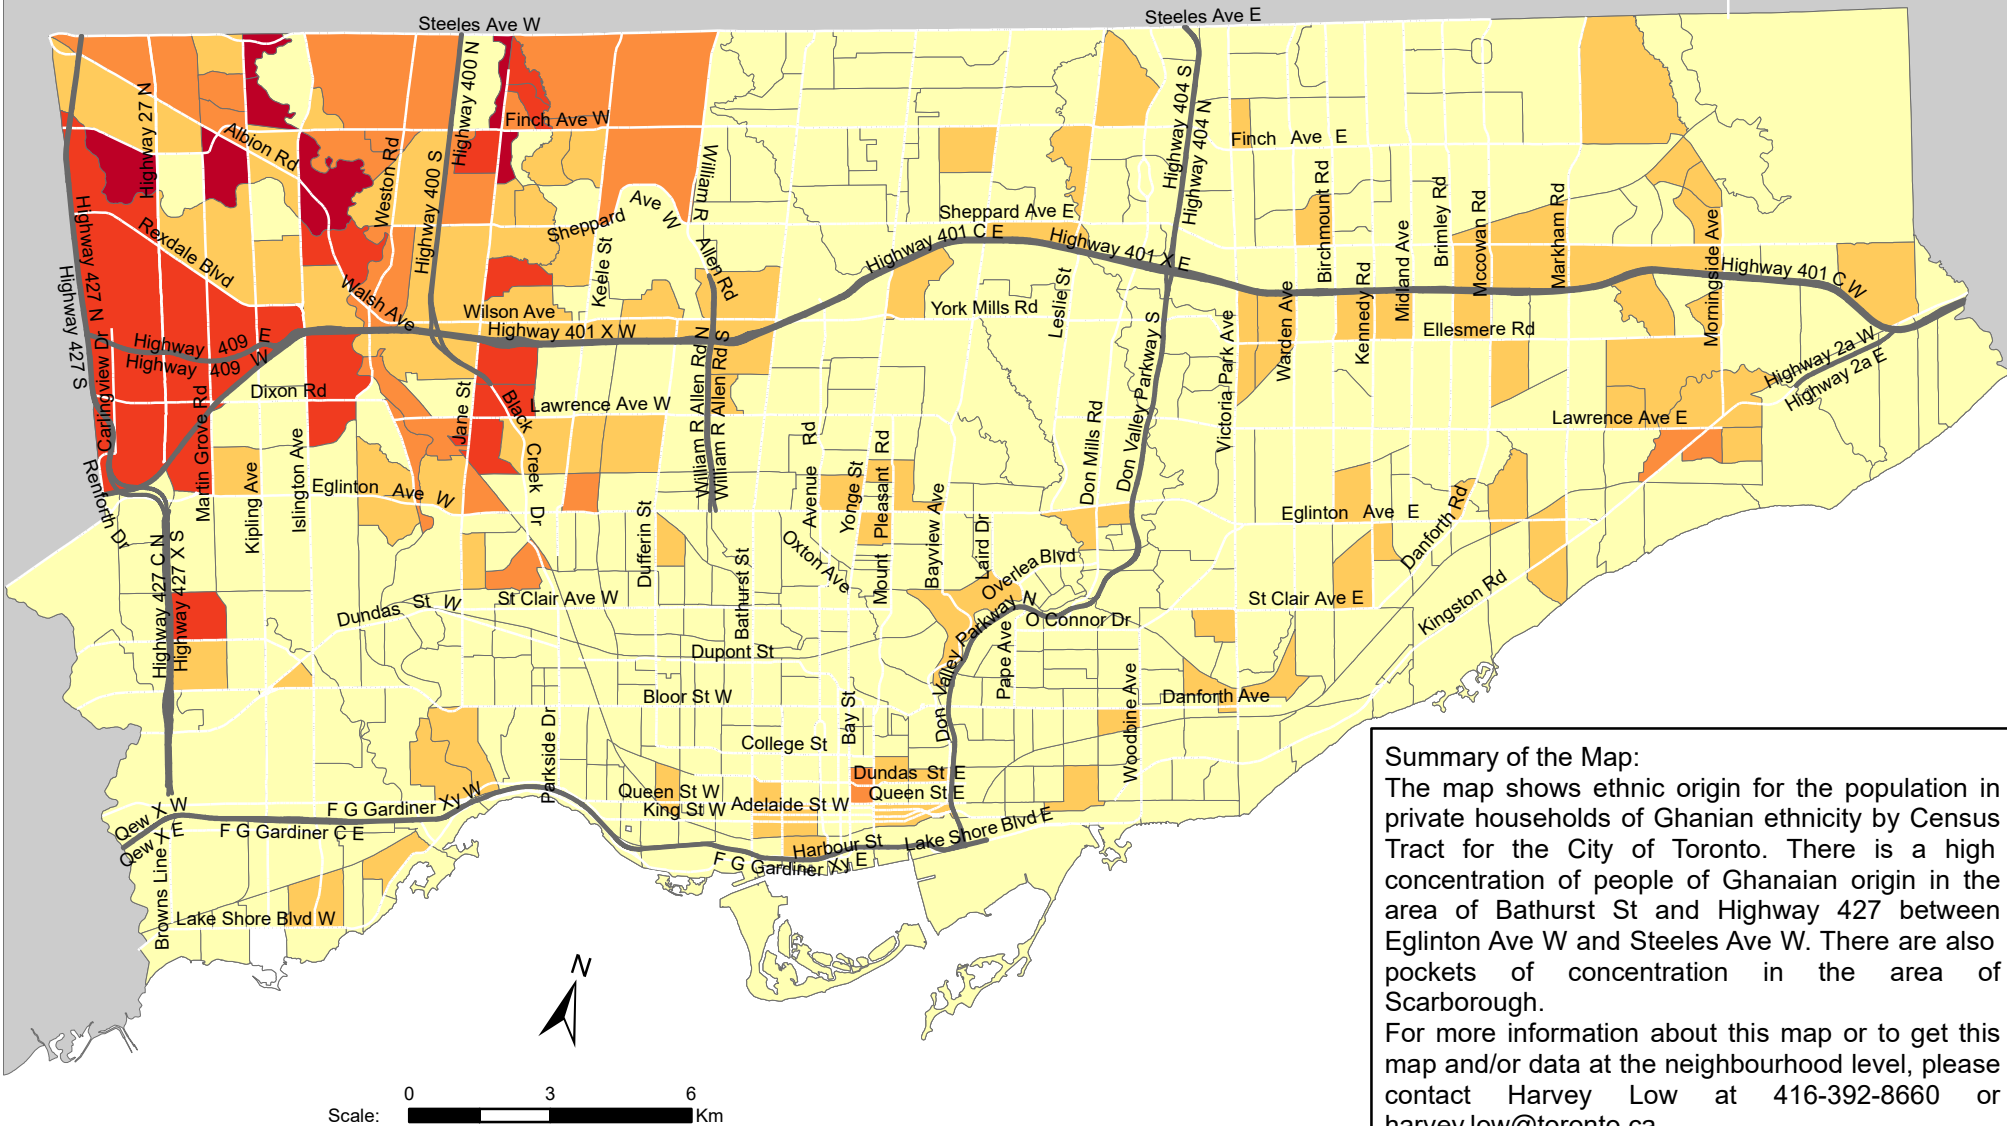

City of Toronto Ethnic Origin - Ghanaian 2016

Summary of the Map:
 The map shows ethnic origin for the population in private households of Ghanaian ethnicity by Census Tract for the City of Toronto. There is a high concentration of people of Ghanaian origin in the area of Bathurst St and Highway 427 between Eglinton Ave W and Steeles Ave W. There are also pockets of concentration in the area of Scarborough.
 For more information about this map or to get this map and/or data at the neighbourhood level, please contact Harvey Low at 416-392-8660 or harvey.low@toronto.ca.

Ethnic Origin - Ghanaian

	0 - 15		Not available/ No data
	16 - 60		Expressway
	61 - 120		Major Arterial
	121 - 215		
	216 - 345		

Source: City of Toronto; Statistics Canada 2016 Census.
 Copyright © 2018 City of Toronto. All Rights Reserved. Published: May 2018.
 Prepared by: Social Research and Analysis Unit. Contact: spar@toronto.ca.
 N.I.E = Not included elsewhere
 N.O.S = Not otherwise specified