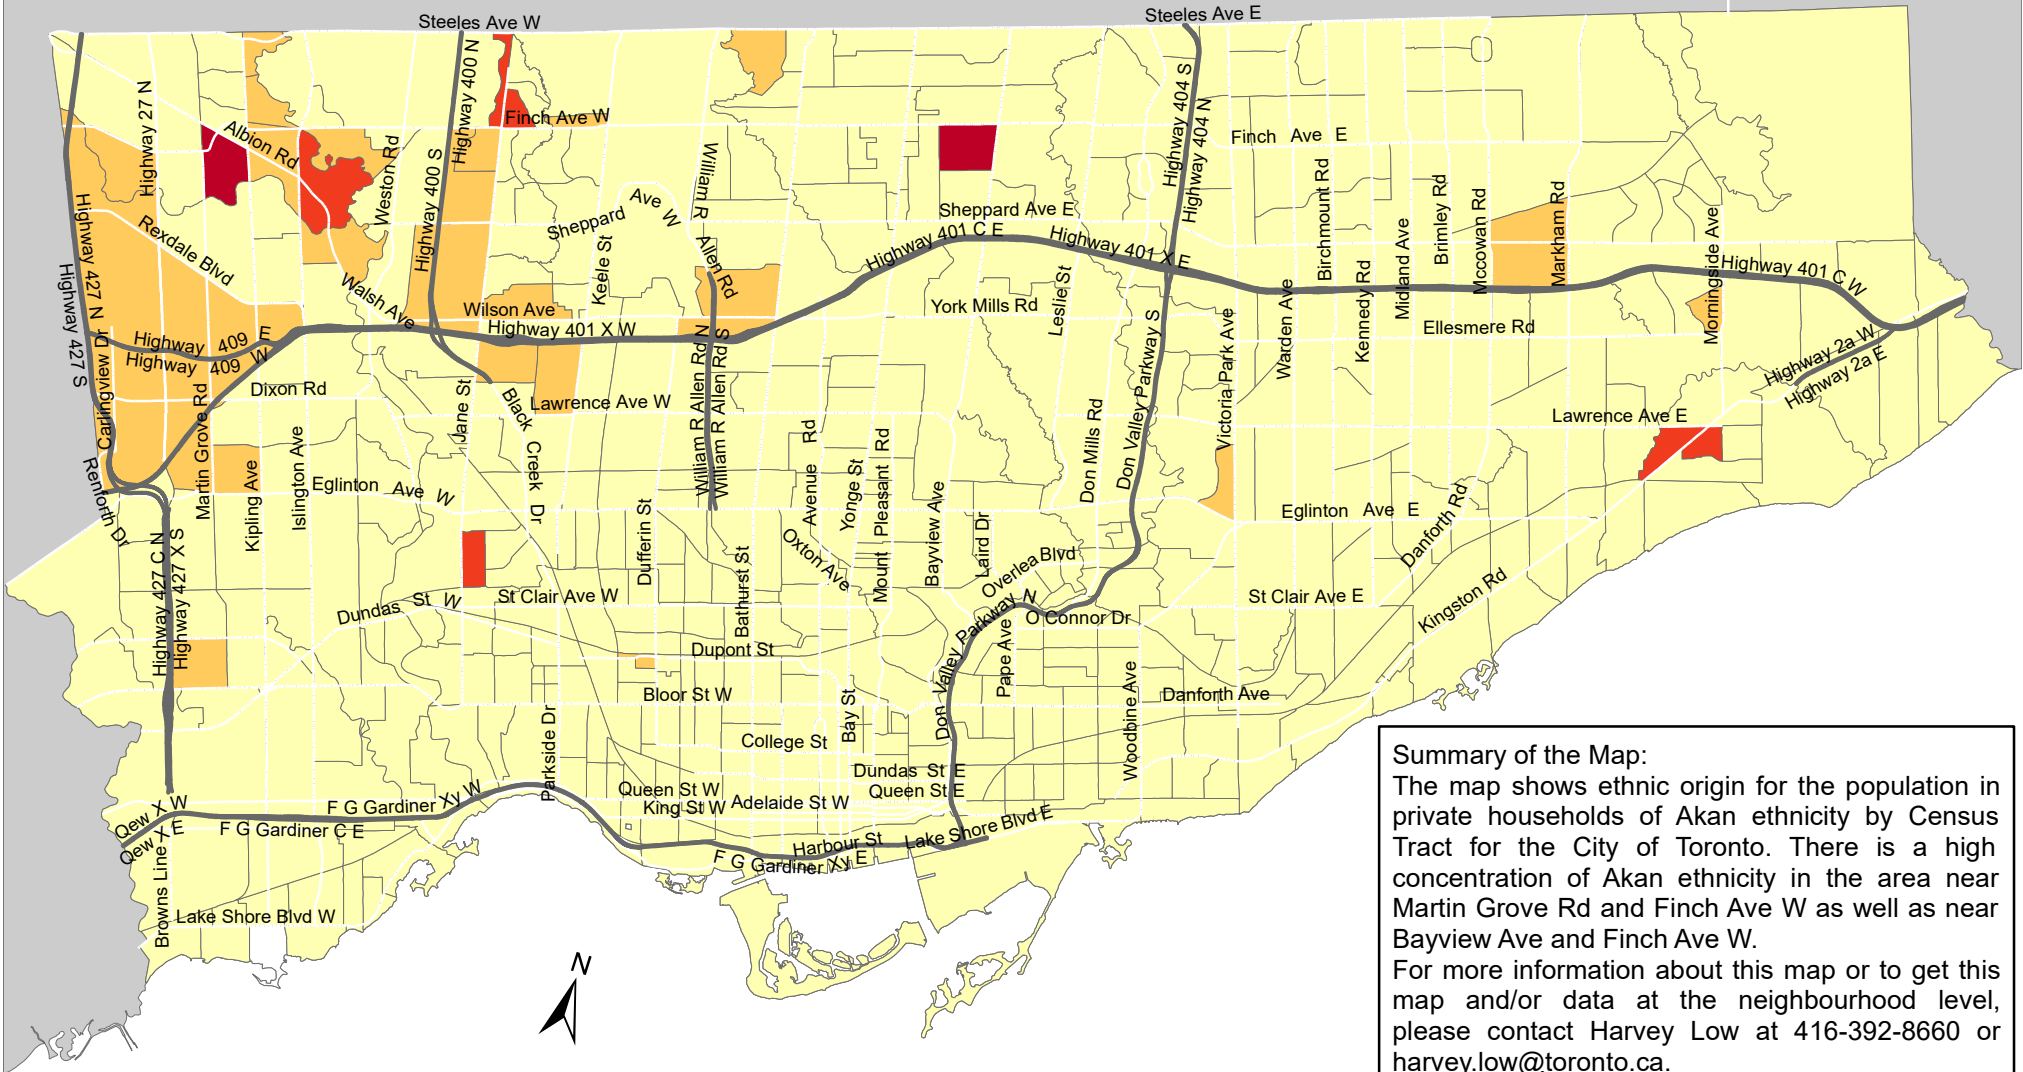

# City of Toronto Ethnic Origin - Akan 2016

**Summary of the Map:**  
 The map shows ethnic origin for the population in private households of Akan ethnicity by Census Tract for the City of Toronto. There is a high concentration of Akan ethnicity in the area near Martin Grove Rd and Finch Ave W as well as near Bayview Ave and Finch Ave W.  
 For more information about this map or to get this map and/or data at the neighbourhood level, please contact Harvey Low at 416-392-8660 or [harvey.low@toronto.ca](mailto:harvey.low@toronto.ca).