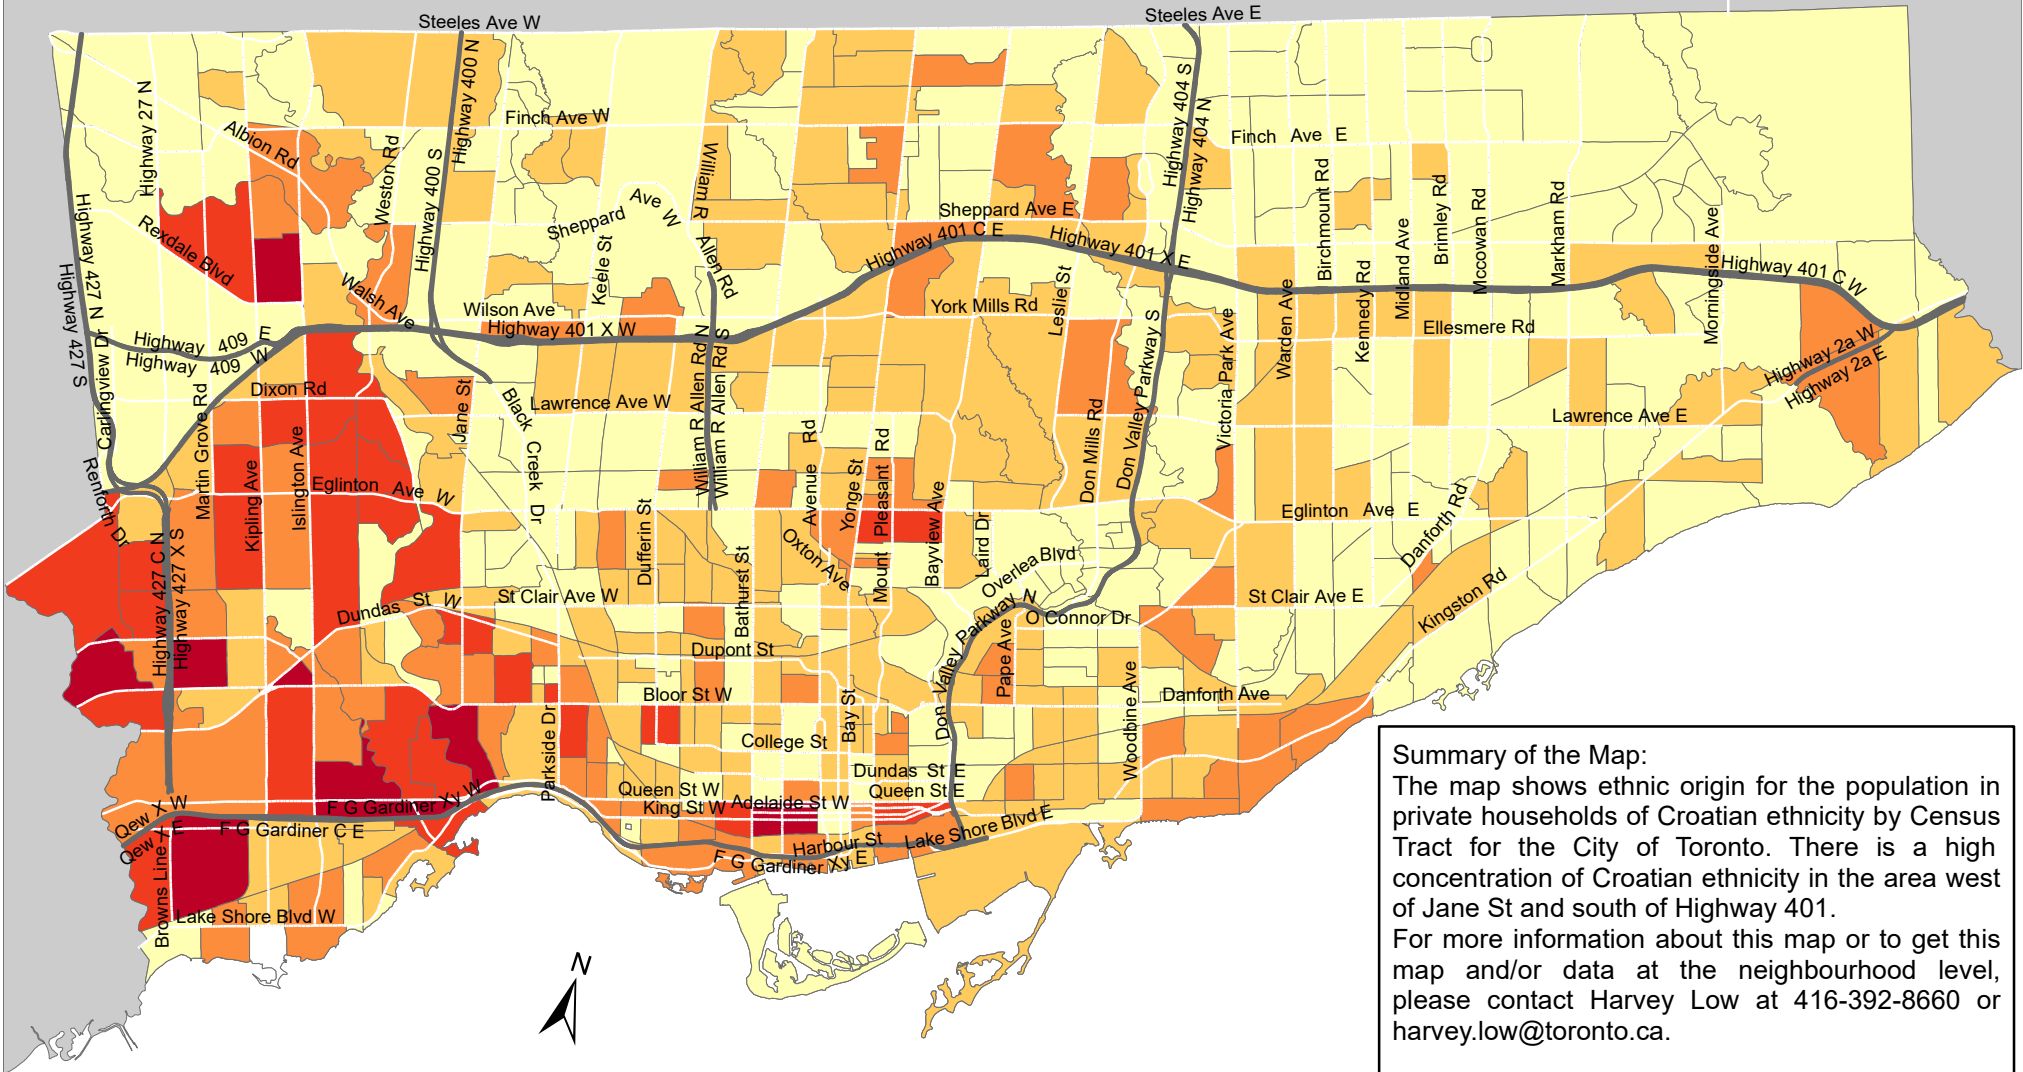

City of Toronto Ethnic Origin - Croatian 2016

Summary of the Map:
 The map shows ethnic origin for the population in private households of Croatian ethnicity by Census Tract for the City of Toronto. There is a high concentration of Croatian ethnicity in the area west of Jane St and south of Highway 401.
 For more information about this map or to get this map and/or data at the neighbourhood level, please contact Harvey Low at 416-392-8660 or harvey.low@toronto.ca.

Ethnic Origin - Croatian

	0 - 10		Not available/ No data
	11 - 35		Expressway
	36 - 75		Major Arterial
	76 - 140		
	141 - 240		

Source: City of Toronto; Statistics Canada 2016 Census.
 Copyright © 2018 City of Toronto. All Rights Reserved. Published: May 2018.
 Prepared by: Social Research and Analysis Unit. Contact: spar@toronto.ca.
 N.I.E - Not included elsewhere
 N.O.S - Not otherwise specified