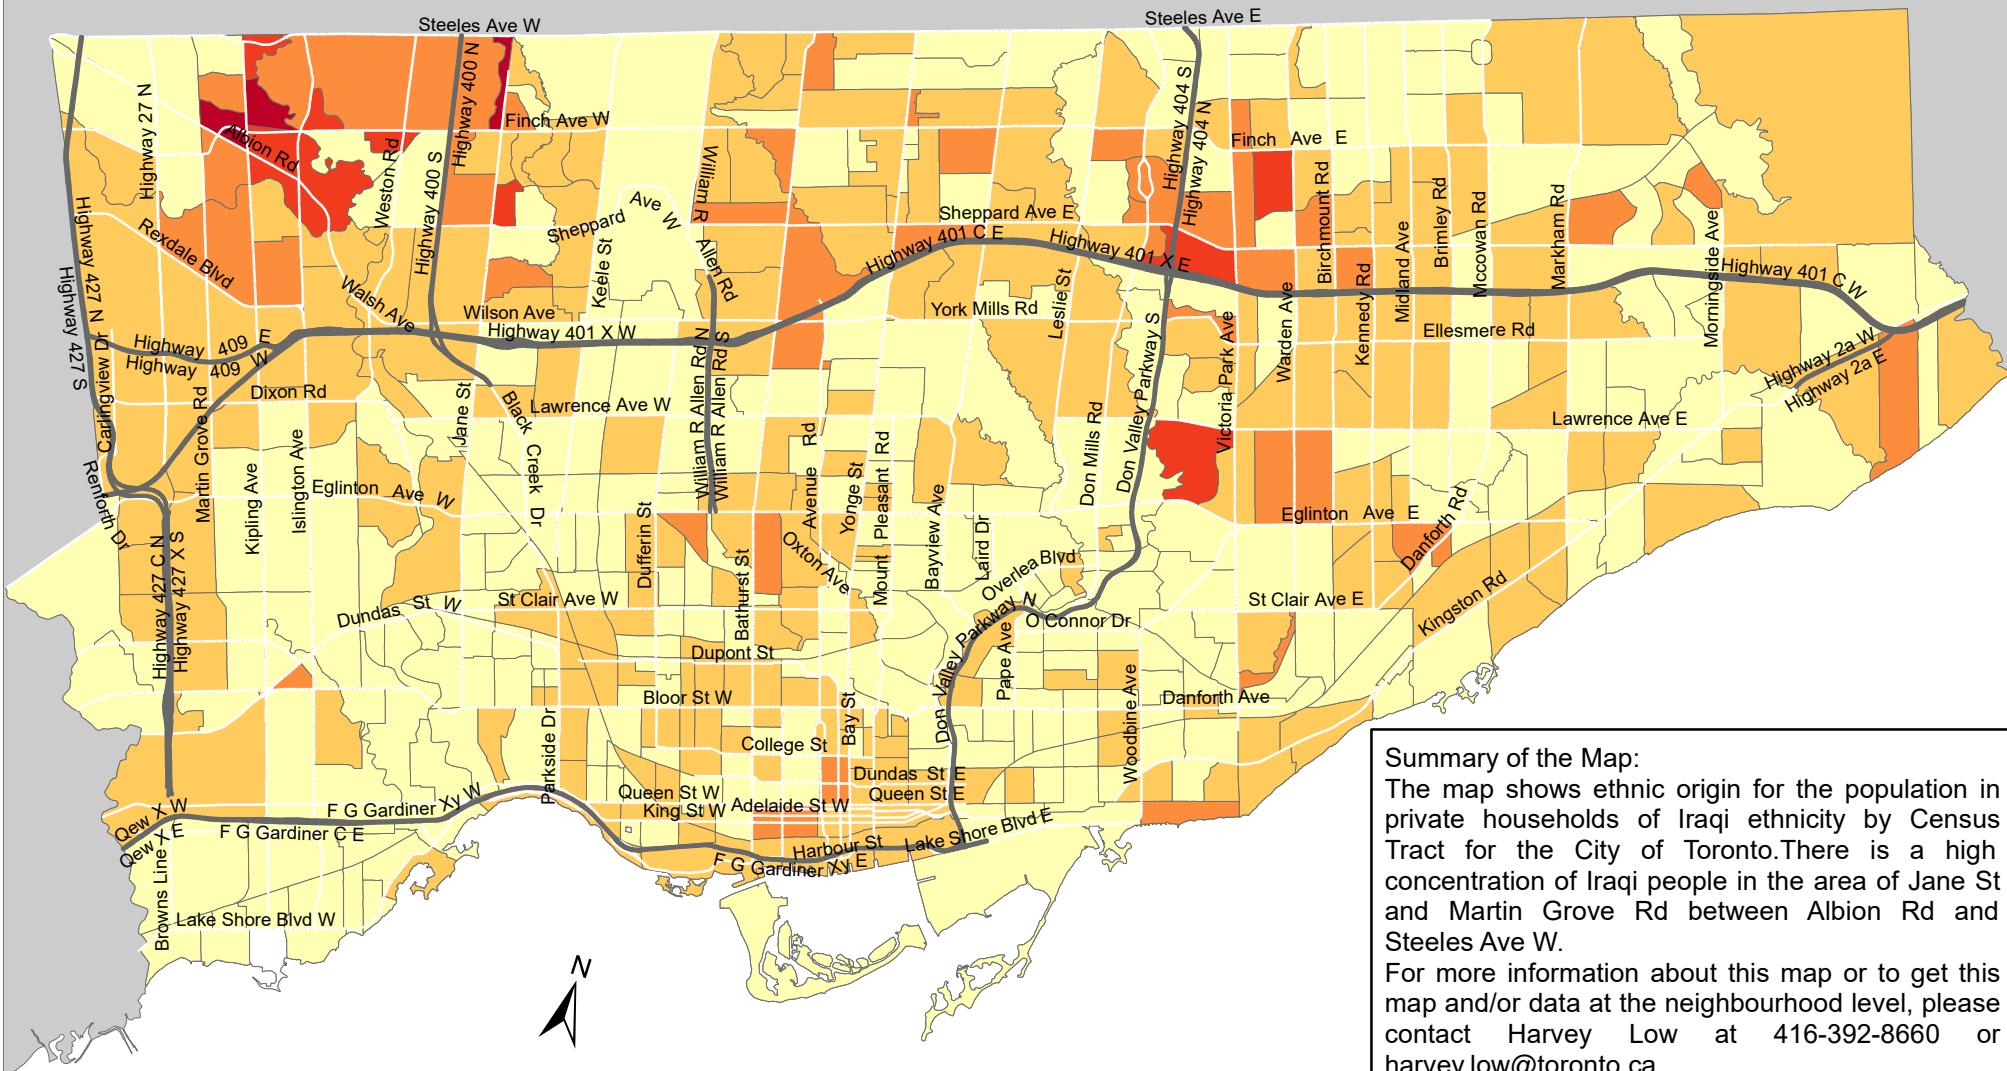

City of Toronto Ethnic Origin - Iraqi 2016

Summary of the Map:
 The map shows ethnic origin for the population in private households of Iraqi ethnicity by Census Tract for the City of Toronto. There is a high concentration of Iraqi people in the area of Jane St and Martin Grove Rd between Albion Rd and Steeles Ave W.
 For more information about this map or to get this map and/or data at the neighbourhood level, please contact Harvey Low at 416-392-8660 or harvey.low@toronto.ca.

Ethnic Origin - Iraqi	
 0	 Not available/ No data
 1 - 30	 Expressway
 31 - 80	 Major Arterial
 81 - 275	
 276 - 1,890	

Source: City of Toronto; Statistics Canada 2016 Census.
 Copyright © 2018 City of Toronto. All Rights Reserved. Published: May 2018.
 Prepared by: Social Research and Analysis Unit. Contact: spar@toronto.ca.
 N.I.E = Not included elsewhere
 N.O.S = Not otherwise specified