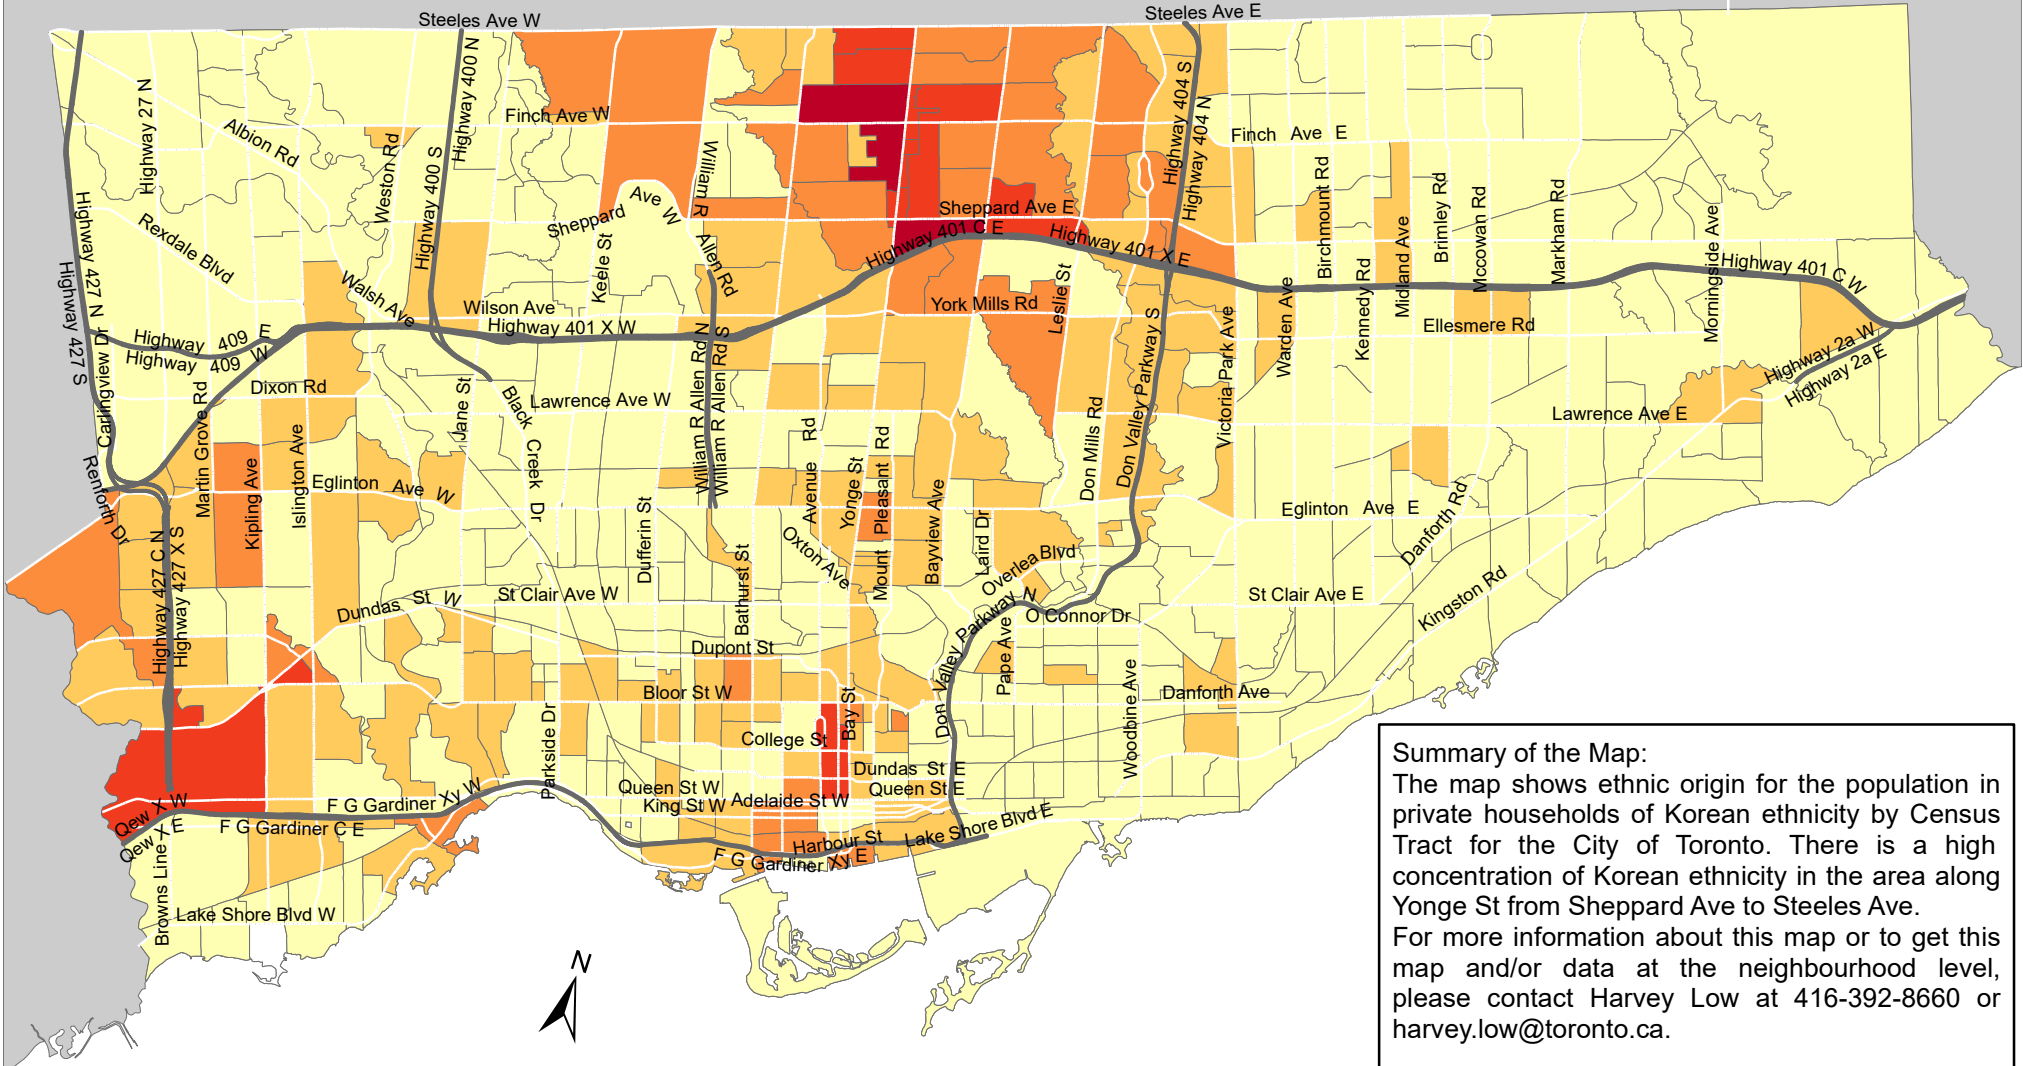

# City of Toronto Ethnic Origin - Korean 2016

**Summary of the Map:**  
 The map shows ethnic origin for the population in private households of Korean ethnicity by Census Tract for the City of Toronto. There is a high concentration of Korean ethnicity in the area along Yonge St from Sheppard Ave to Steeles Ave. For more information about this map or to get this map and/or data at the neighbourhood level, please contact Harvey Low at 416-392-8660 or [harvey.low@toronto.ca](mailto:harvey.low@toronto.ca).

<b>Ethnic Origin - Korean</b>	Not available/ No data
0 - 55	Expressway
56 - 165	Major Arterial
166 - 400	
401 - 900	
901 - 1,675	

Source: City of Toronto; Statistics Canada 2016 Census.  
 Copyright © 2018 City of Toronto. All Rights Reserved. Published: May 2018.  
 Prepared by: Social Research and Analysis Unit. Contact: [spar@toronto.ca](mailto:spar@toronto.ca).  
 N.I.E - Not included elsewhere  
 N.O.S - Not otherwise specified