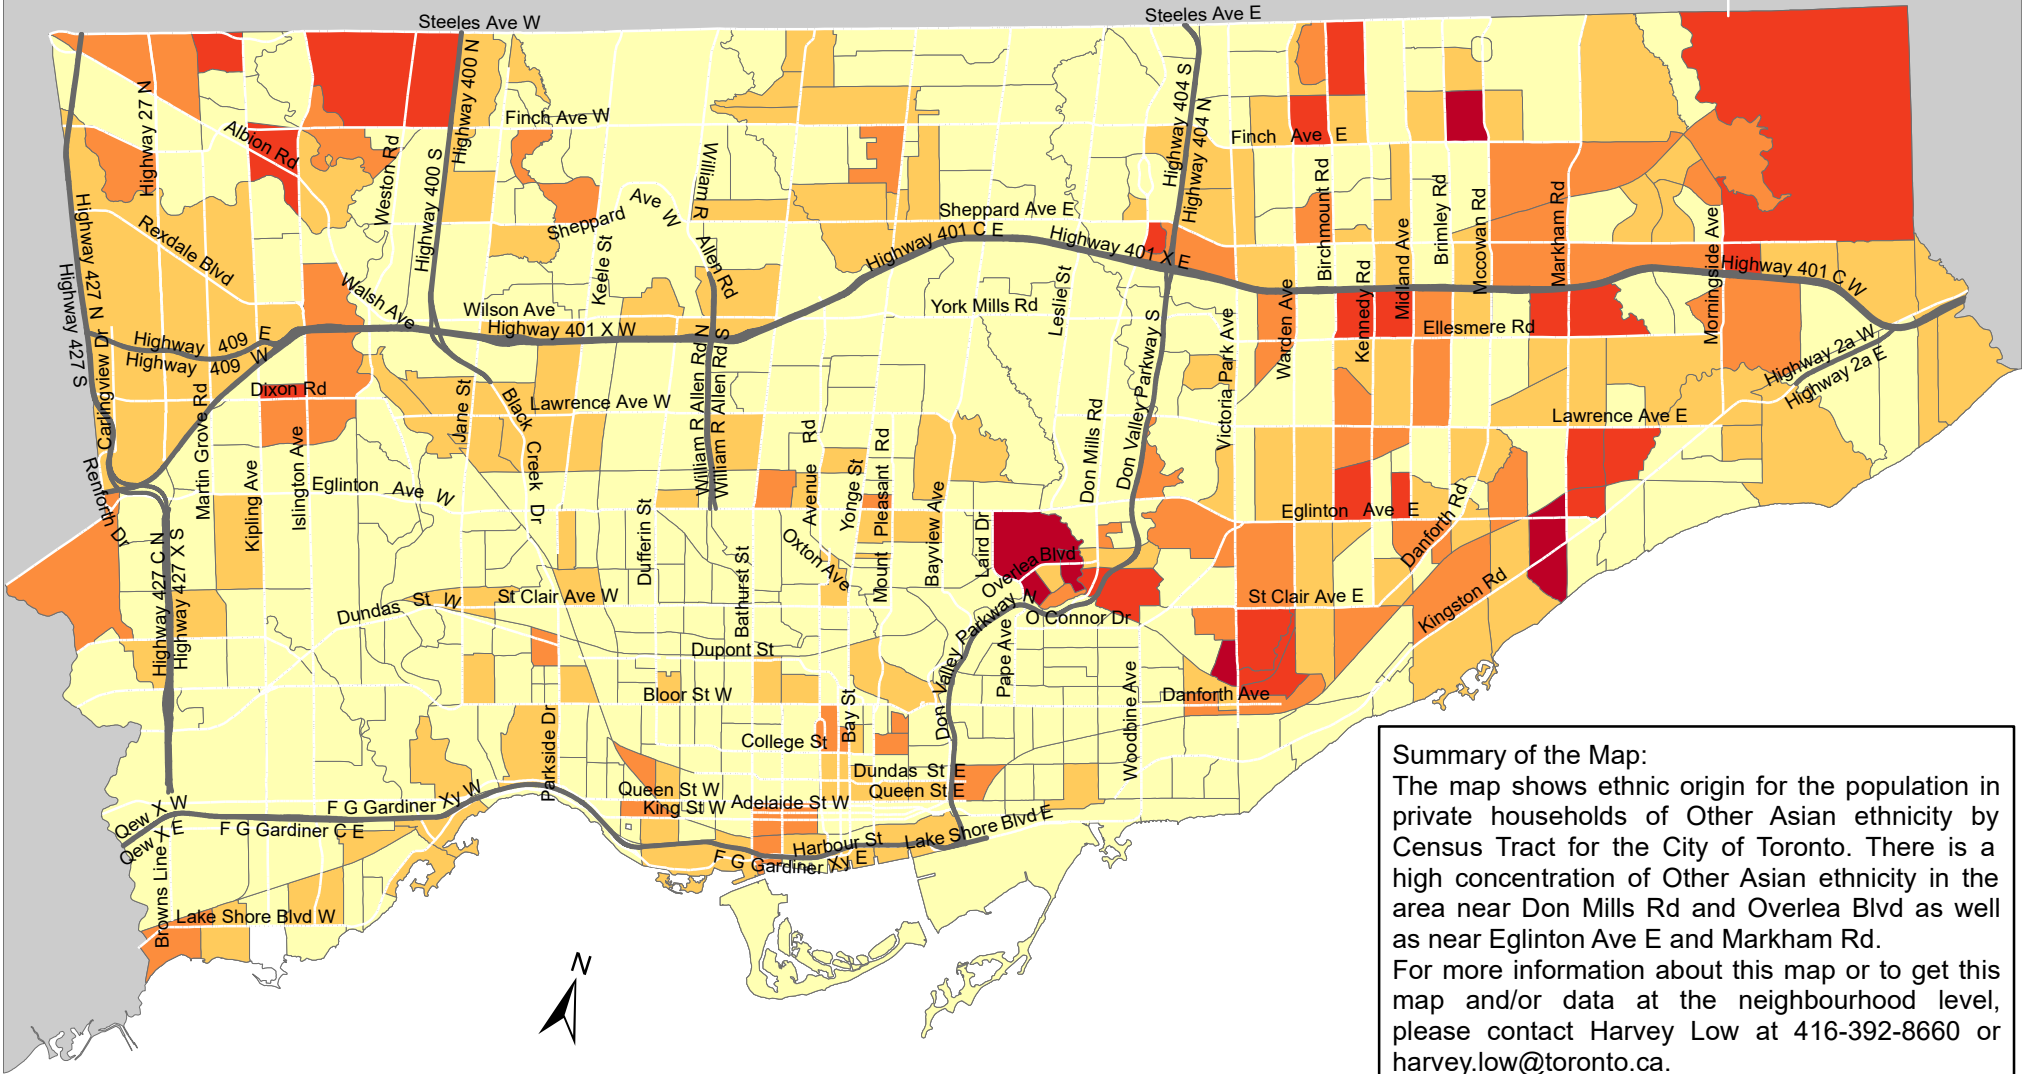

# City of Toronto Ethnic Origin - Other Asian 2016

**Summary of the Map:**  
 The map shows ethnic origin for the population in private households of Other Asian ethnicity by Census Tract for the City of Toronto. There is a high concentration of Other Asian ethnicity in the area near Don Mills Rd and Overlea Blvd as well as near Eglinton Ave E and Markham Rd.  
 For more information about this map or to get this map and/or data at the neighbourhood level, please contact Harvey Low at 416-392-8660 or [harvey.low@toronto.ca](mailto:harvey.low@toronto.ca).

**Ethnic Origin - Other Asian**

 0	 Not available/ No data
 1 - 20	 Expressway
 21 - 40	 Major Arterial
 41 - 65	
 66 - 115	

Source: City of Toronto; Statistics Canada 2016 Census.

Copyright © 2018 City of Toronto. All Rights Reserved. Published: May 2018.