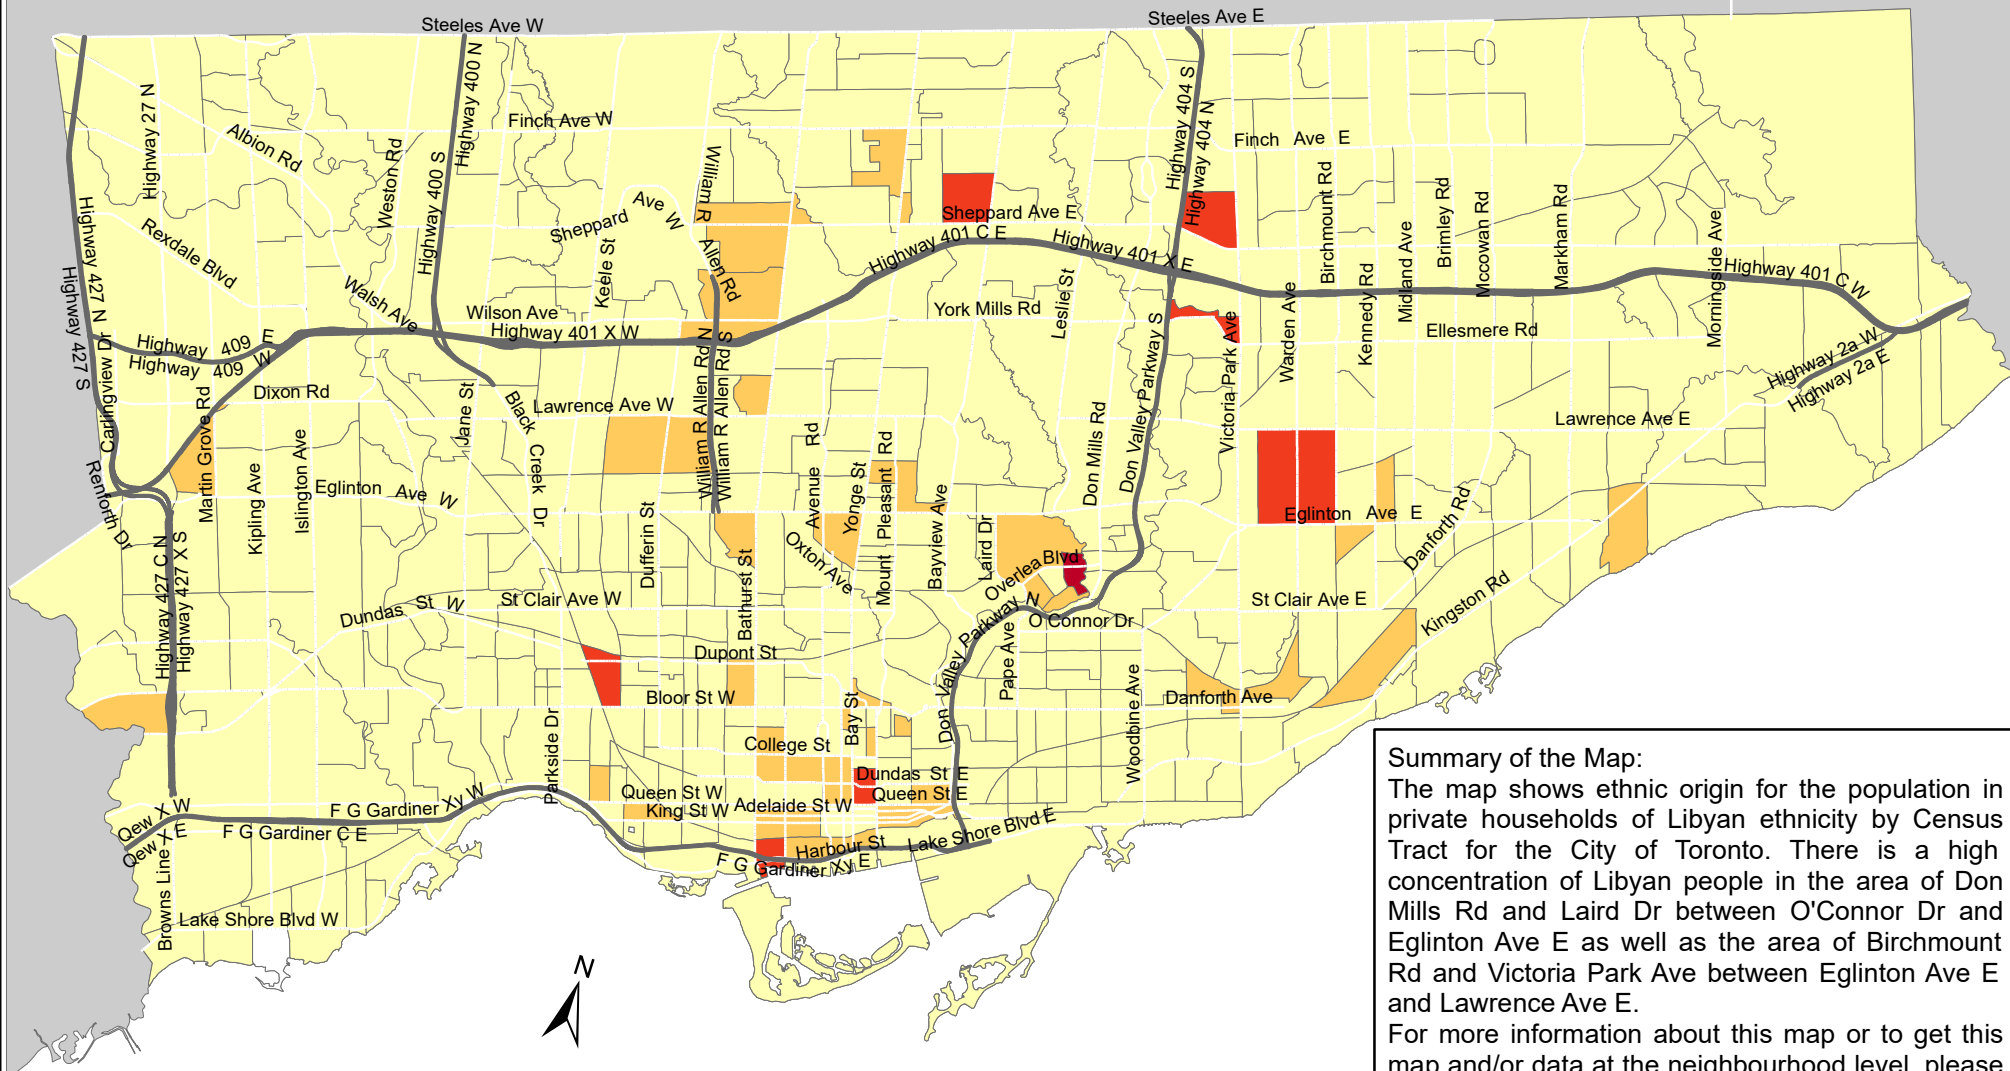

City of Toronto Ethnic Origin - Libyan 2016

Summary of the Map:
 The map shows ethnic origin for the population in private households of Libyan ethnicity by Census Tract for the City of Toronto. There is a high concentration of Libyan people in the area of Don Mills Rd and Laird Dr between O'Connor Dr and Eglinton Ave E as well as the area of Birchmount Rd and Victoria Park Ave between Eglinton Ave E and Lawrence Ave E.
 For more information about this map or to get this map and/or data at the neighbourhood level, please contact Harvey Low at 416-392-8660 or harvey.low@toronto.ca.

Ethnic Origin - Libyan

- Not available/ No data
- Expressway
- Major Arterial

Source: City of Toronto;
 Statistics Canada 2016 Census.

Copyright © 2018 City of Toronto. All Rights Reserved.
 Published: May 2018.