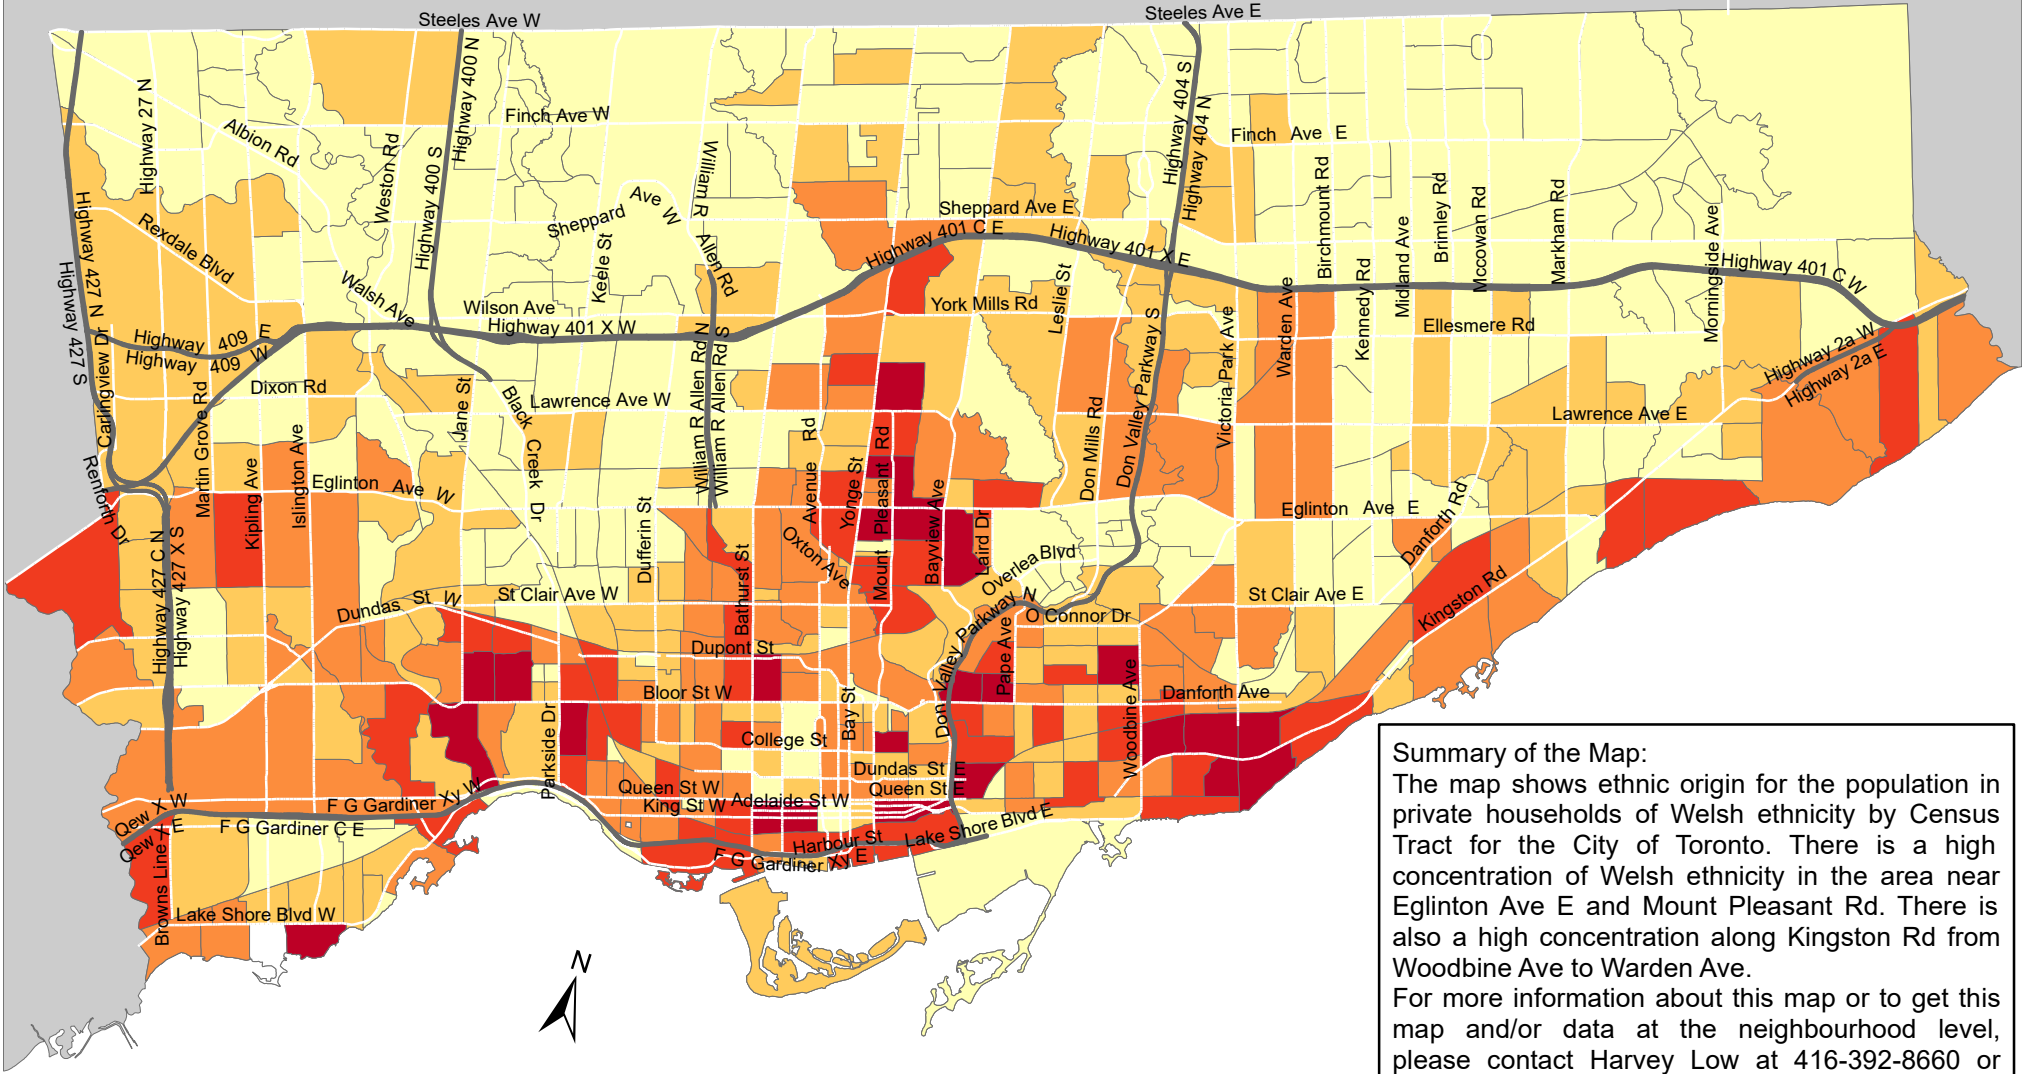

City of Toronto Ethnic Origin - Welsh 2016

Summary of the Map:
 The map shows ethnic origin for the population in private households of Welsh ethnicity by Census Tract for the City of Toronto. There is a high concentration of Welsh ethnicity in the area near Eglinton Ave E and Mount Pleasant Rd. There is also a high concentration along Kingston Rd from Woodbine Ave to Warden Ave.
 For more information about this map or to get this map and/or data at the neighbourhood level, please contact Harvey Low at 416-392-8660 or harvey.low@toronto.ca.

Ethnic Origin - Welsh

	0 - 25		Not available/ No data
	26 - 60		Expressway
	61 - 105		Major Arterial
	106 - 160		
	161 - 275		

Source: City of Toronto; Statistics Canada 2016 Census.
 Copyright © 2018 City of Toronto. All Rights Reserved. Published: May 2018.
 Prepared by: Social Research and Analysis Unit. Contact: spar@toronto.ca.
 N.I.E - Not included elsewhere
 N.O.S - Not otherwise specified