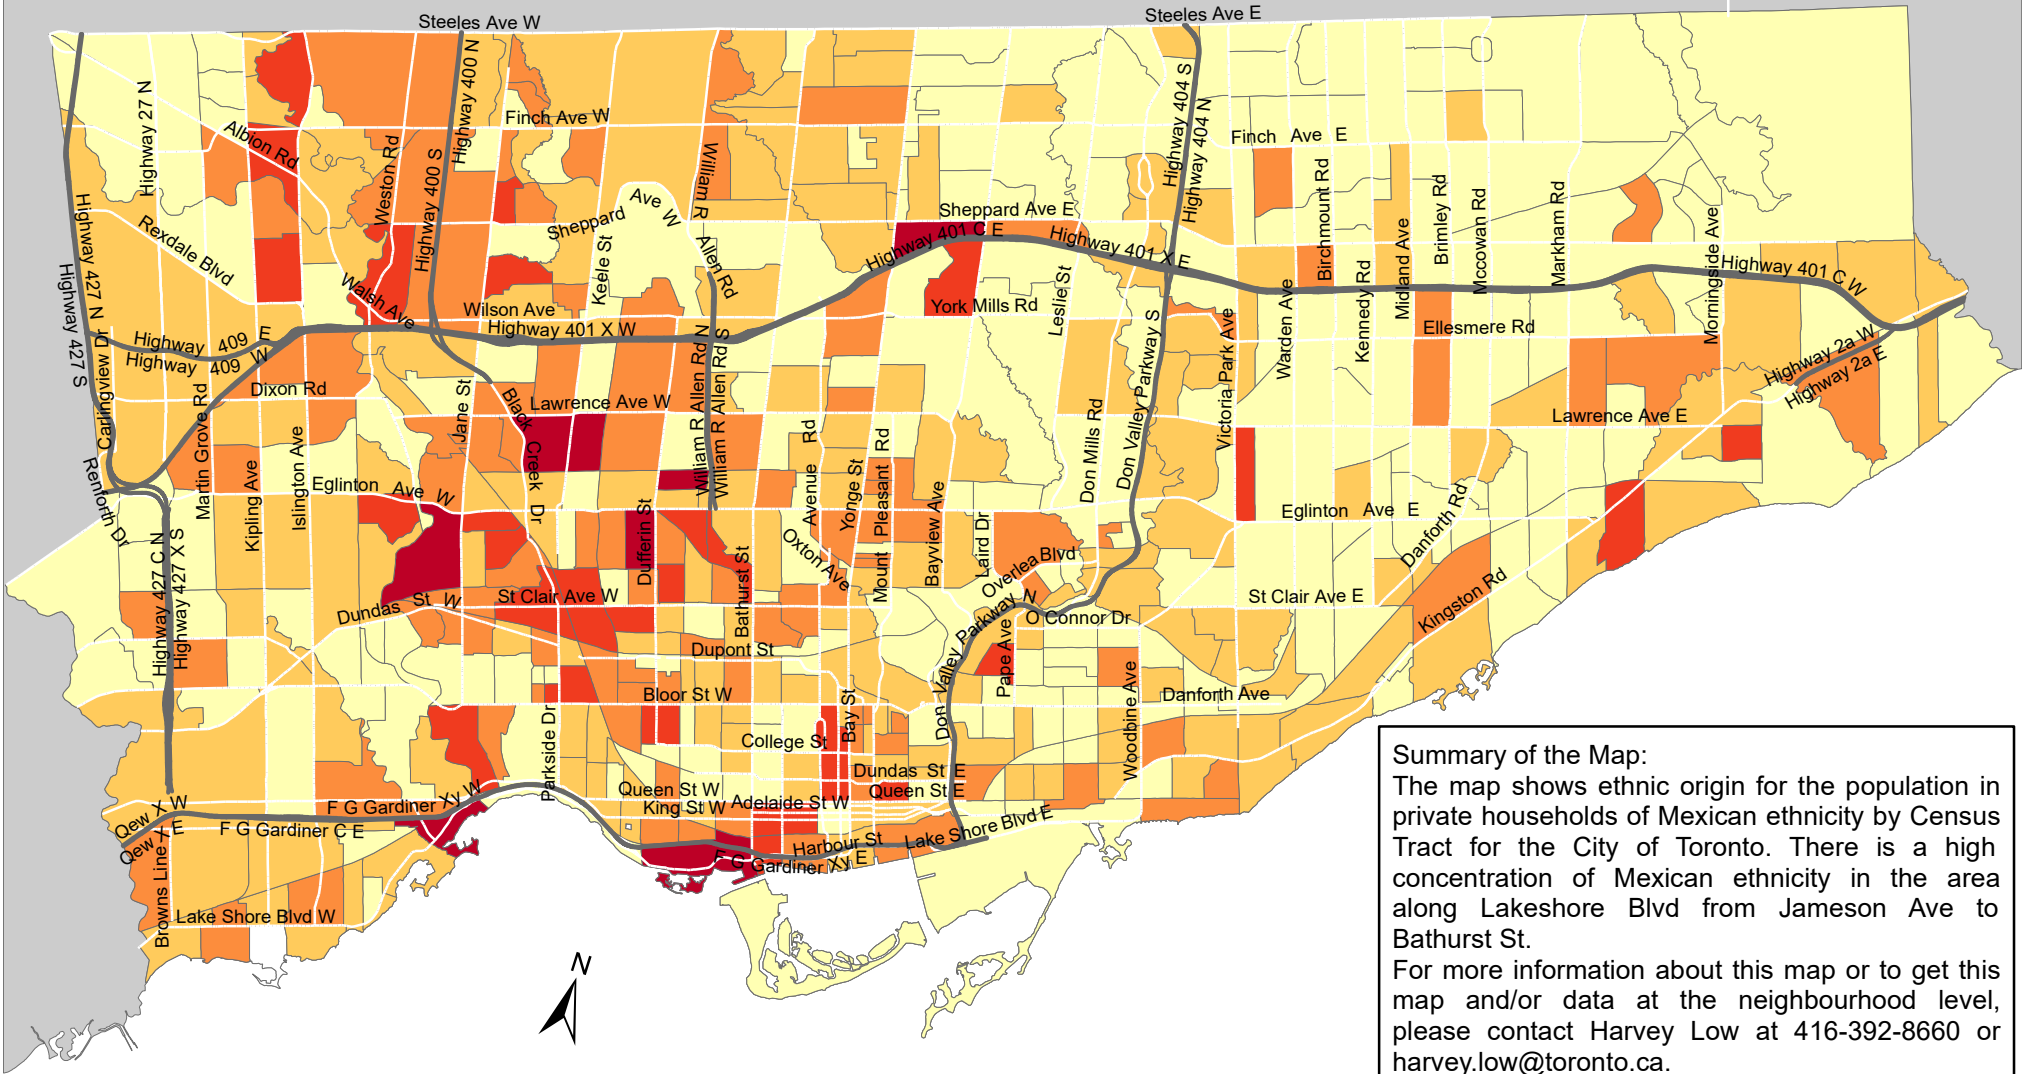

City of Toronto Ethnic Origin - Mexican 2016

Summary of the Map:
 The map shows ethnic origin for the population in private households of Mexican ethnicity by Census Tract for the City of Toronto. There is a high concentration of Mexican ethnicity in the area along Lakeshore Blvd from Jameson Ave to Bathurst St.
 For more information about this map or to get this map and/or data at the neighbourhood level, please contact Harvey Low at 416-392-8660 or harvey.low@toronto.ca.

Ethnic Origin - Mexican

	0 - 10		Not available/ No data
	11 - 30		Expressway
	31 - 60		Major Arterial
	61 - 95		
	96 - 145		

Source: City of Toronto; Statistics Canada 2016 Census.
 Copyright © 2018 City of Toronto. All Rights Reserved. Published: May 2018.
 Prepared by: Social Research and Analysis Unit. Contact: spar@toronto.ca.
 N.I.E - Not included elsewhere
 N.O.S - Not otherwise specified