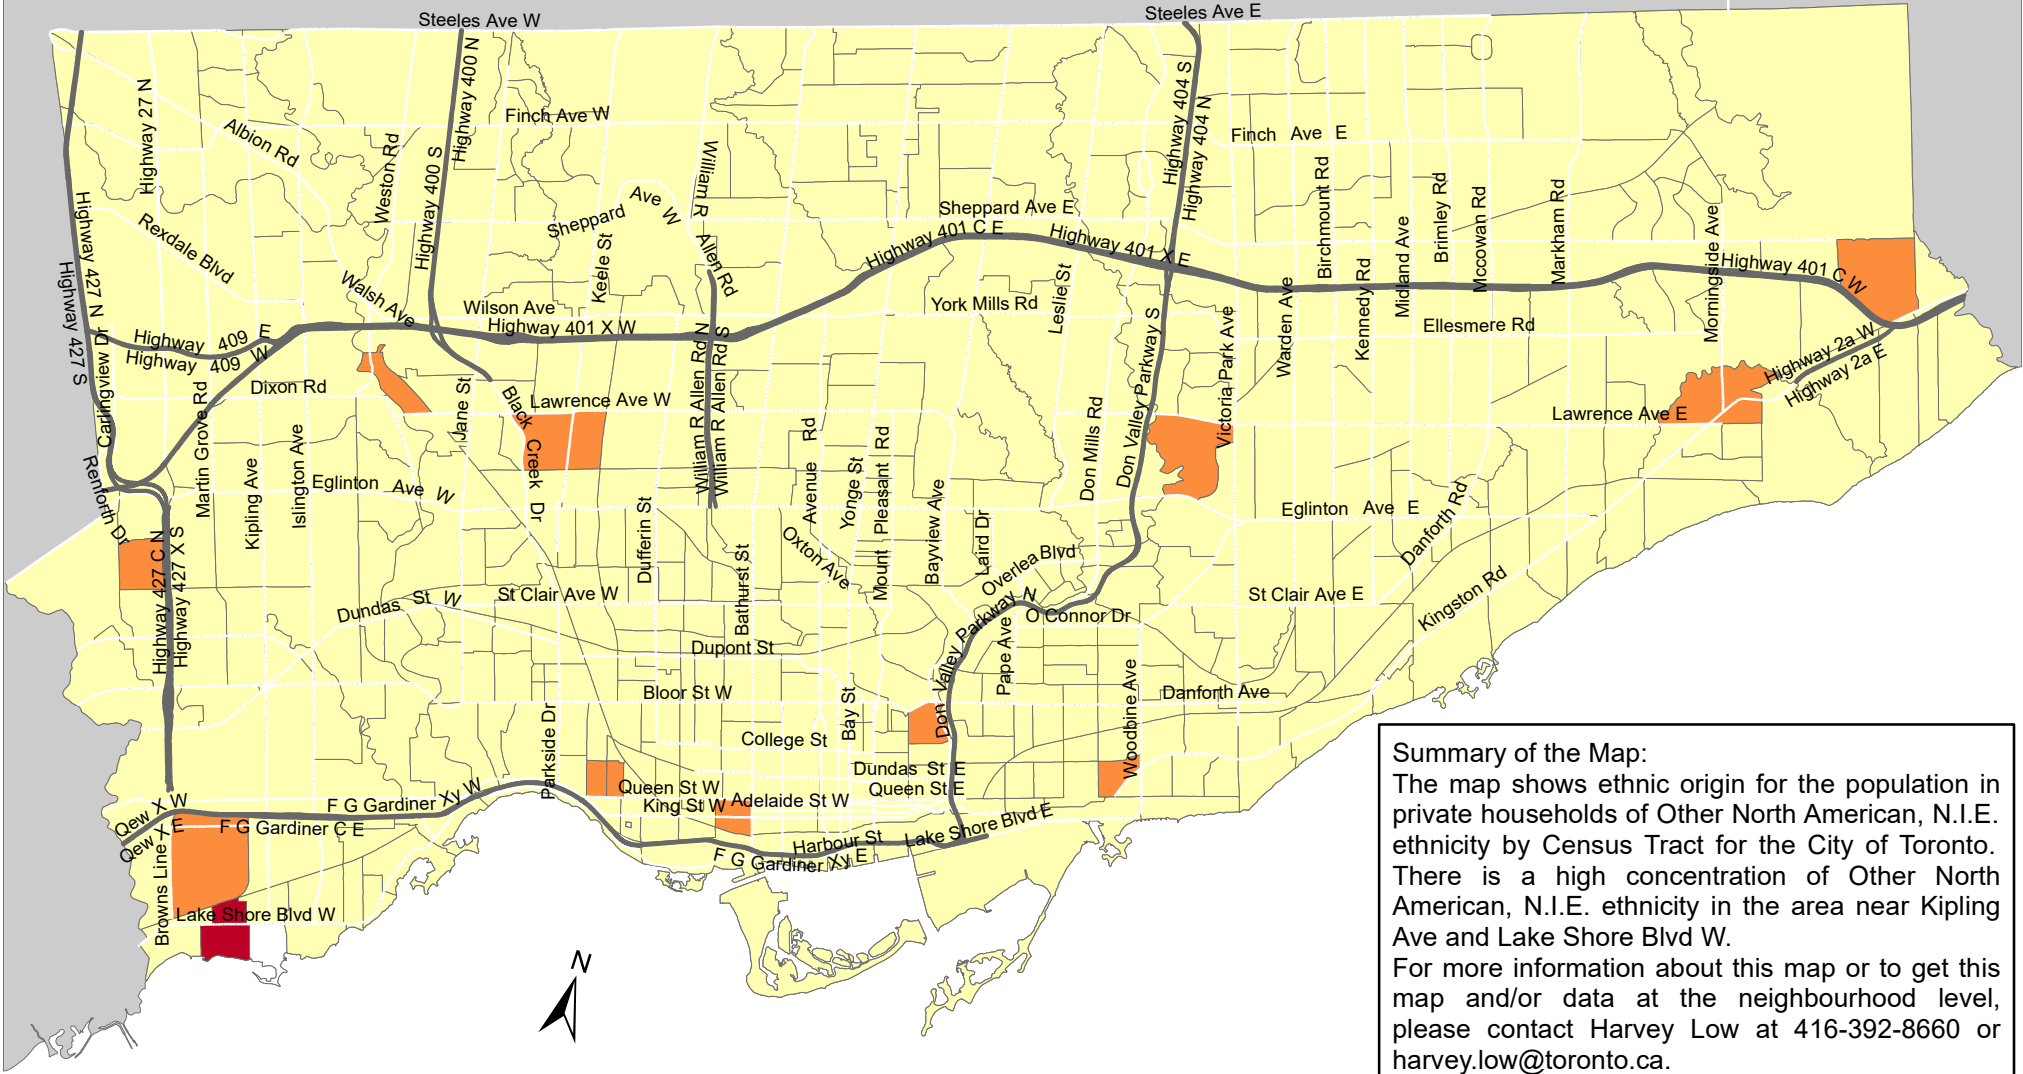

City of Toronto Ethnic Origin - Other North American, N.I.E. 2016

Summary of the Map:
 The map shows ethnic origin for the population in private households of Other North American, N.I.E. ethnicity by Census Tract for the City of Toronto. There is a high concentration of Other North American, N.I.E. ethnicity in the area near Kipling Ave and Lake Shore Blvd W.
 For more information about this map or to get this map and/or data at the neighbourhood level, please contact Harvey Low at 416-392-8660 or harvey.low@toronto.ca.