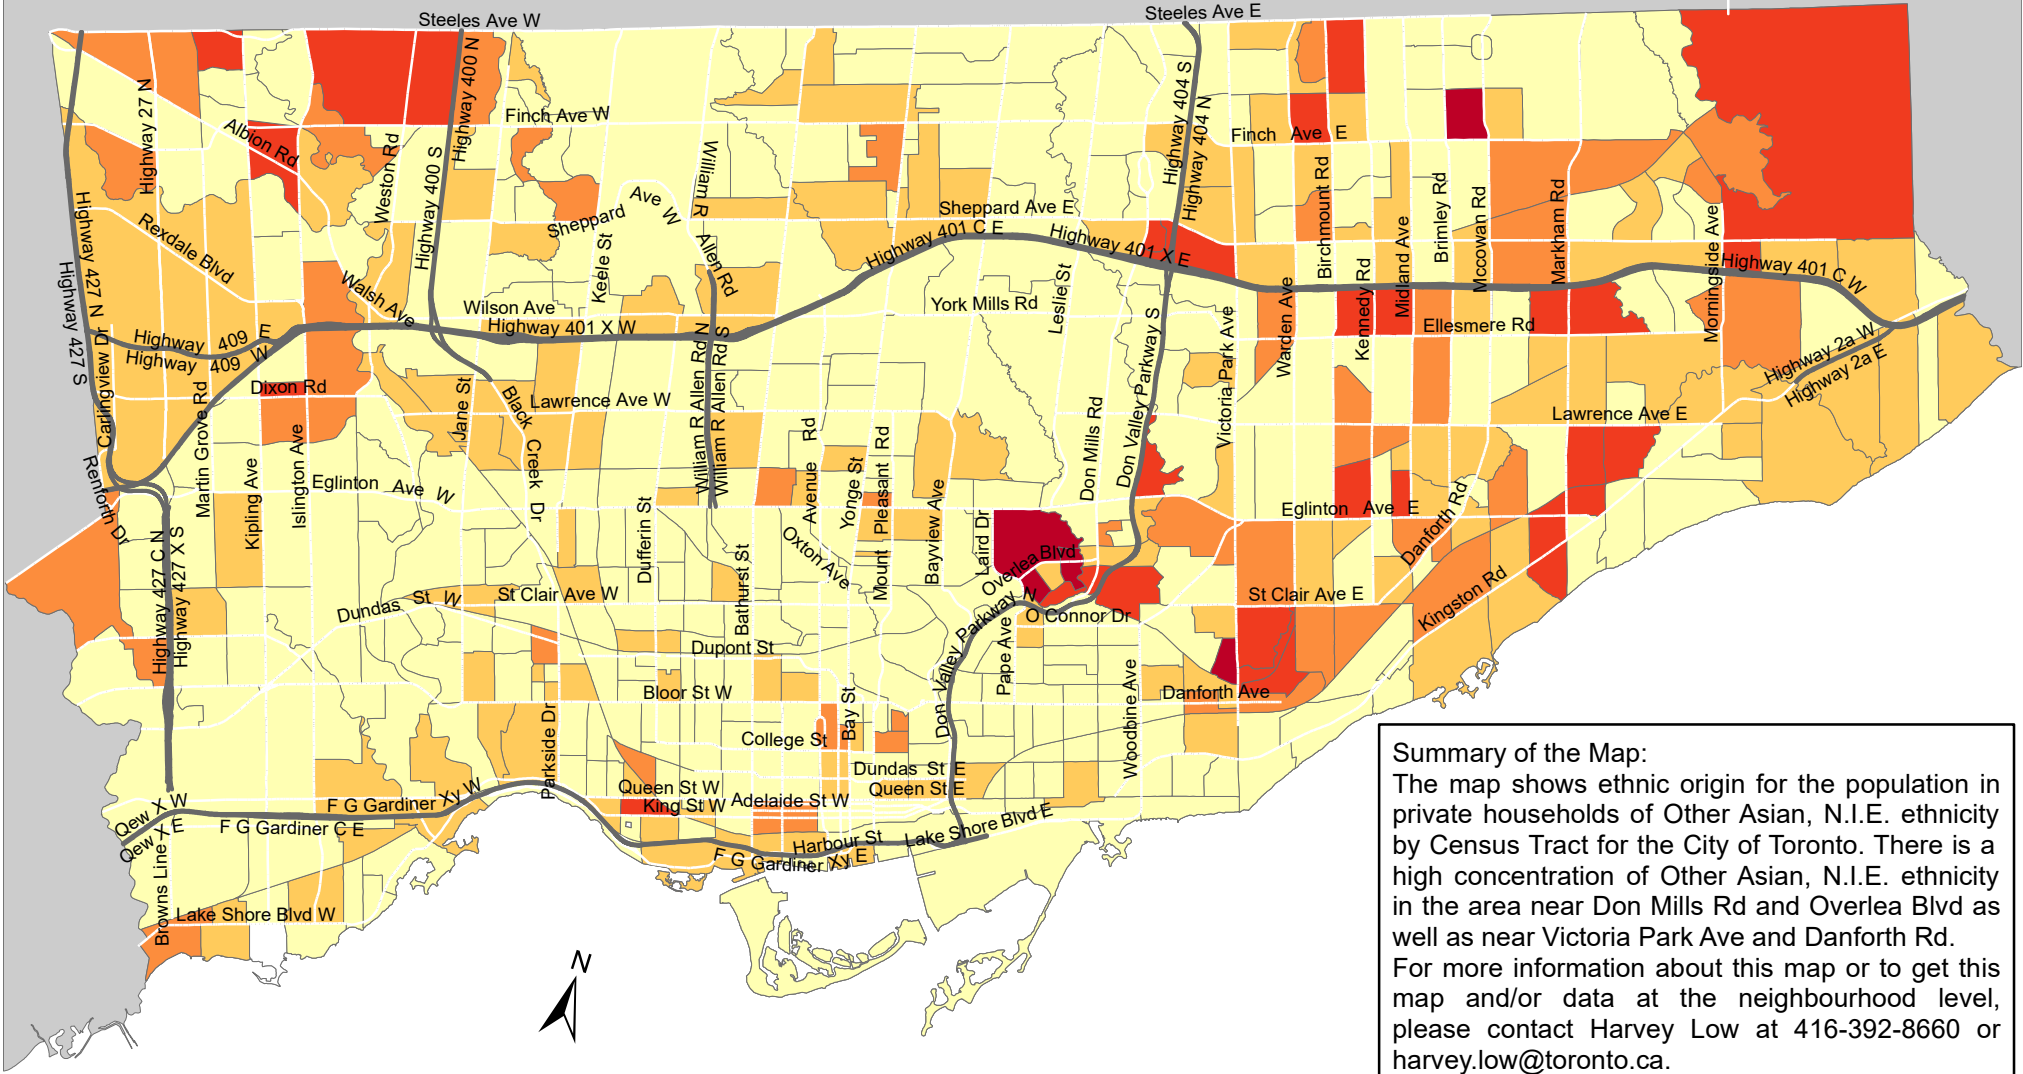

City of Toronto Ethnic Origin - Other Asian, N.I.E. 2016

Summary of the Map:
 The map shows ethnic origin for the population in private households of Other Asian, N.I.E. ethnicity by Census Tract for the City of Toronto. There is a high concentration of Other Asian, N.I.E. ethnicity in the area near Don Mills Rd and Overlea Blvd as well as near Victoria Park Ave and Danforth Rd. For more information about this map or to get this map and/or data at the neighbourhood level, please contact Harvey Low at 416-392-8660 or harvey.low@toronto.ca.