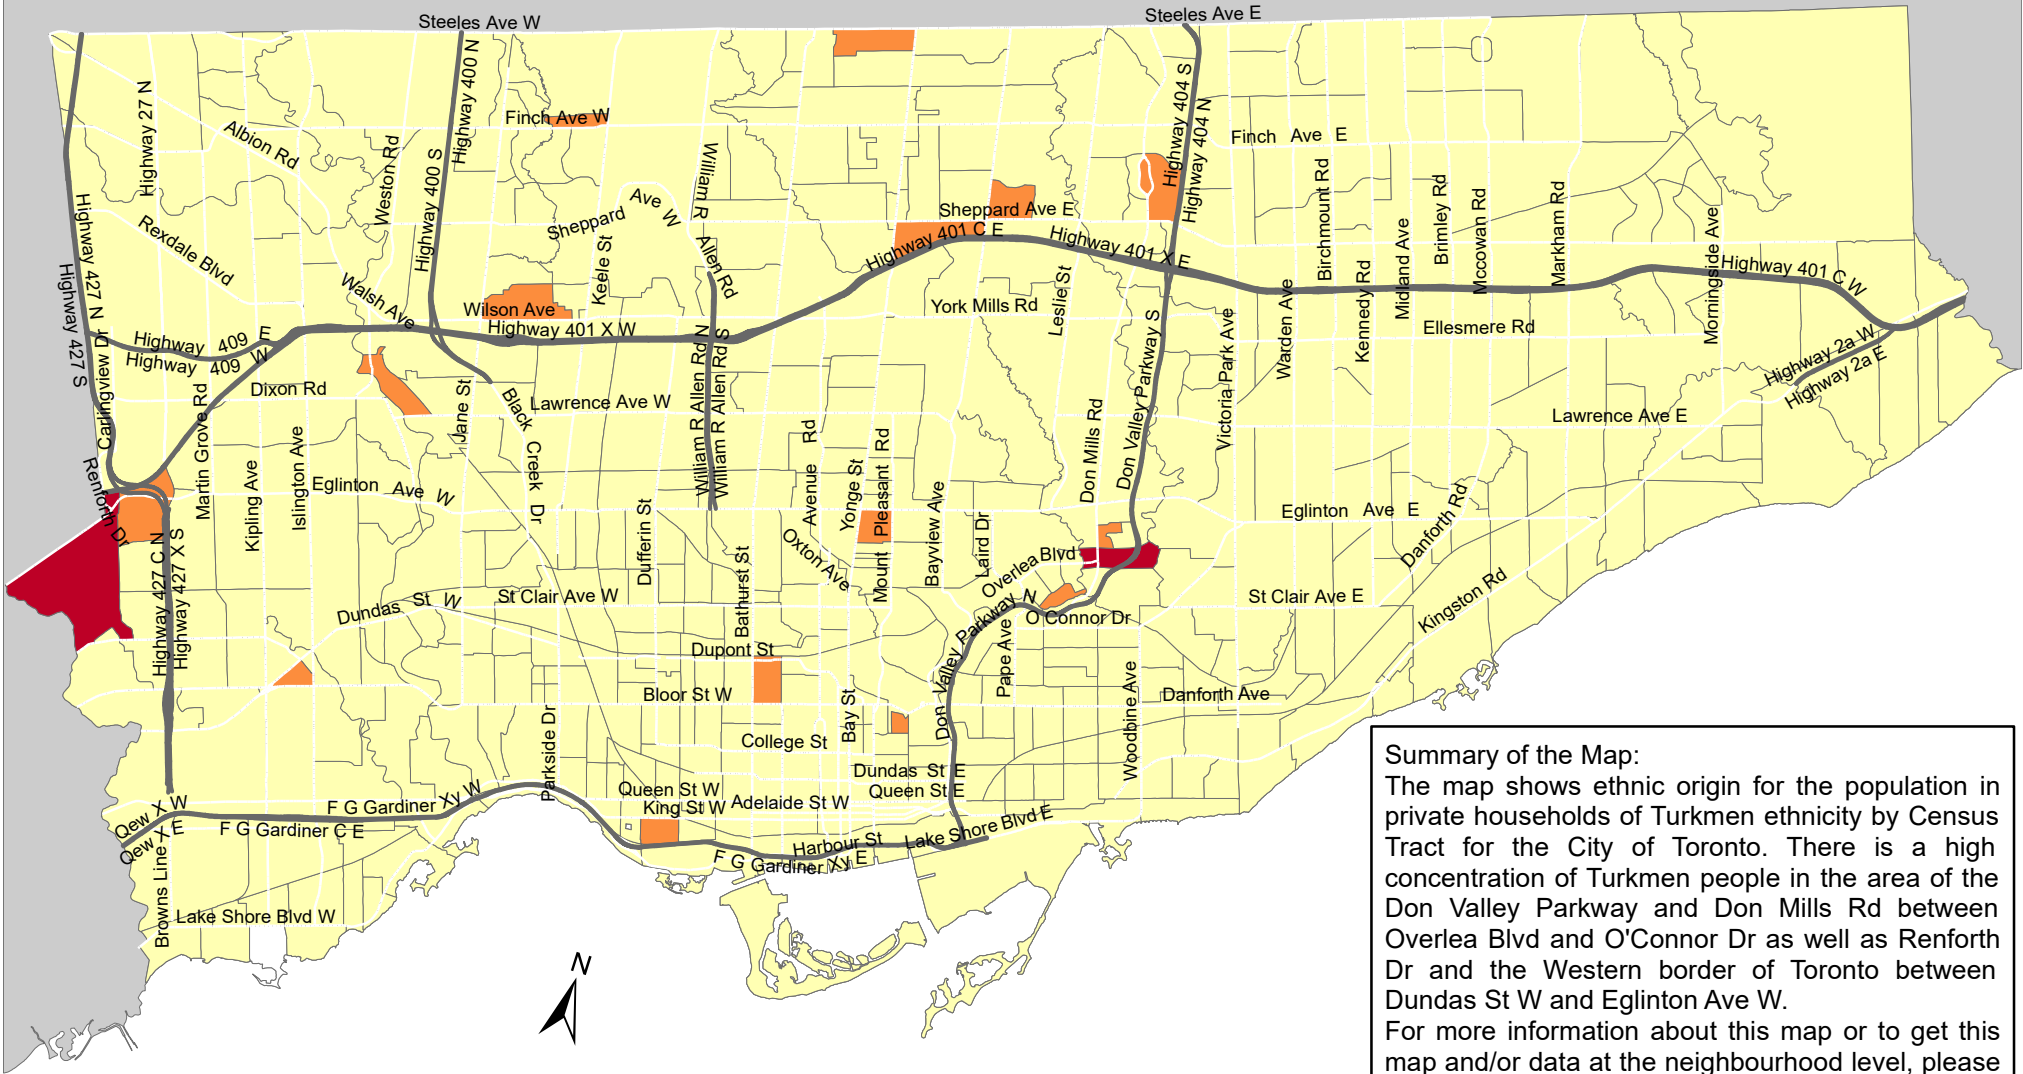

City of Toronto Ethnic Origin - Turkmen 2016

Summary of the Map:
 The map shows ethnic origin for the population in private households of Turkmen ethnicity by Census Tract for the City of Toronto. There is a high concentration of Turkmen people in the area of the Don Valley Parkway and Don Mills Rd between Overlea Blvd and O'Connor Dr as well as Renforth Dr and the Western border of Toronto between Dundas St W and Eglinton Ave W.
 For more information about this map or to get this map and/or data at the neighbourhood level, please contact Harvey Low at 416-392-8660 or harvey.low@toronto.ca.

Ethnic Origin - Turkmen

- 0
- 1 - 15
- 16 - 30

- Not available/ No data
- Expressway
- Major Arterial

Source: City of Toronto;
 Statistics Canada 2016 Census.

Copyright © 2018 City of Toronto. All Rights Reserved.
 Published: May 2018.