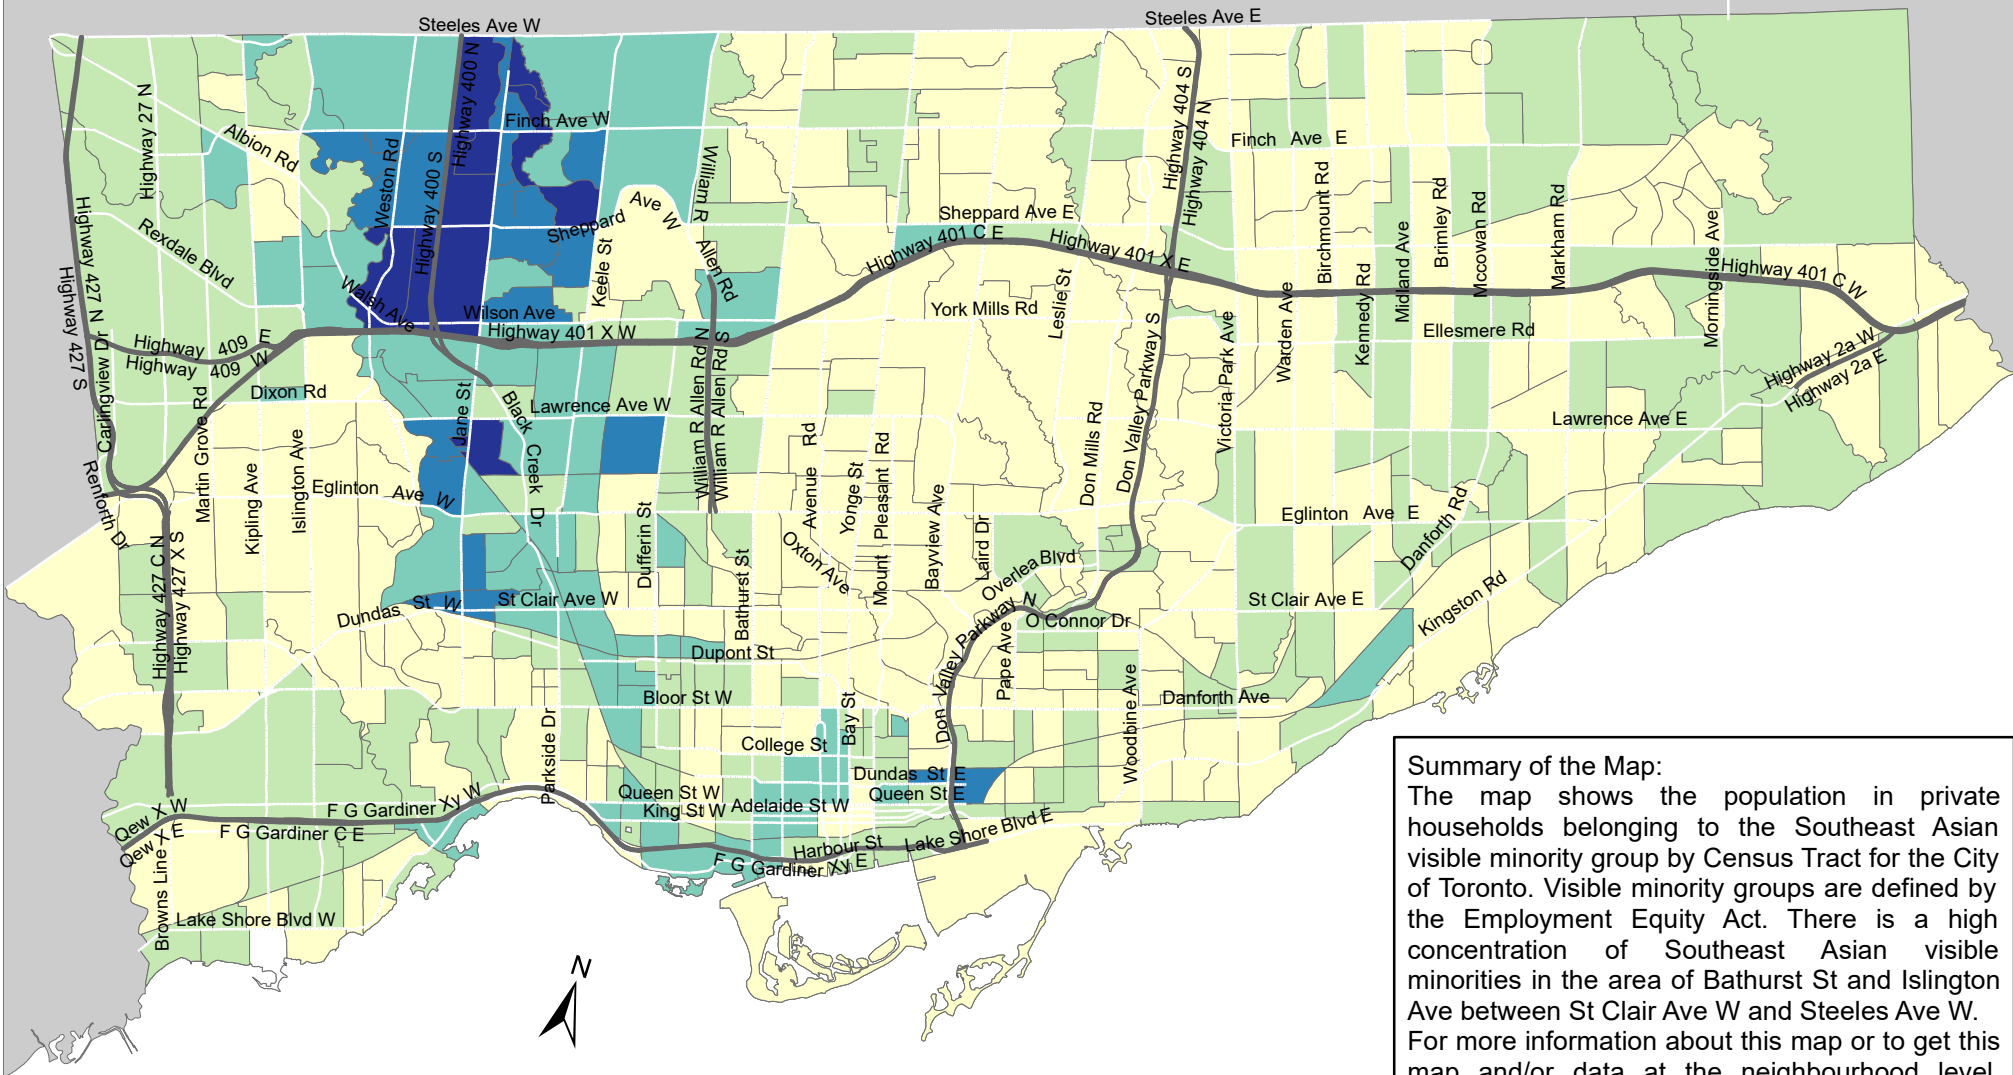

# City of Toronto Visible Minority - Southeast Asian 2016

**Summary of the Map:**  
 The map shows the population in private households belonging to the Southeast Asian visible minority group by Census Tract for the City of Toronto. Visible minority groups are defined by the Employment Equity Act. There is a high concentration of Southeast Asian visible minorities in the area of Bathurst St and Islington Ave between St Clair Ave W and Steeles Ave W. For more information about this map or to get this map and/or data at the neighbourhood level, please contact Harvey Low at 416-392-8660 or [harvey.low@toronto.ca](mailto:harvey.low@toronto.ca).

## Total Visible Minority Population - Southeast

Source: City of Toronto;  
 Statistics Canada 2016 Census.  
 Copyright © 2018 City of Toronto. All Rights Reserved.  
 Published: May 2018.  
 Prepared by: Social Research and Analysis Unit.  
 Contact: [spar@toronto.ca](mailto:spar@toronto.ca).