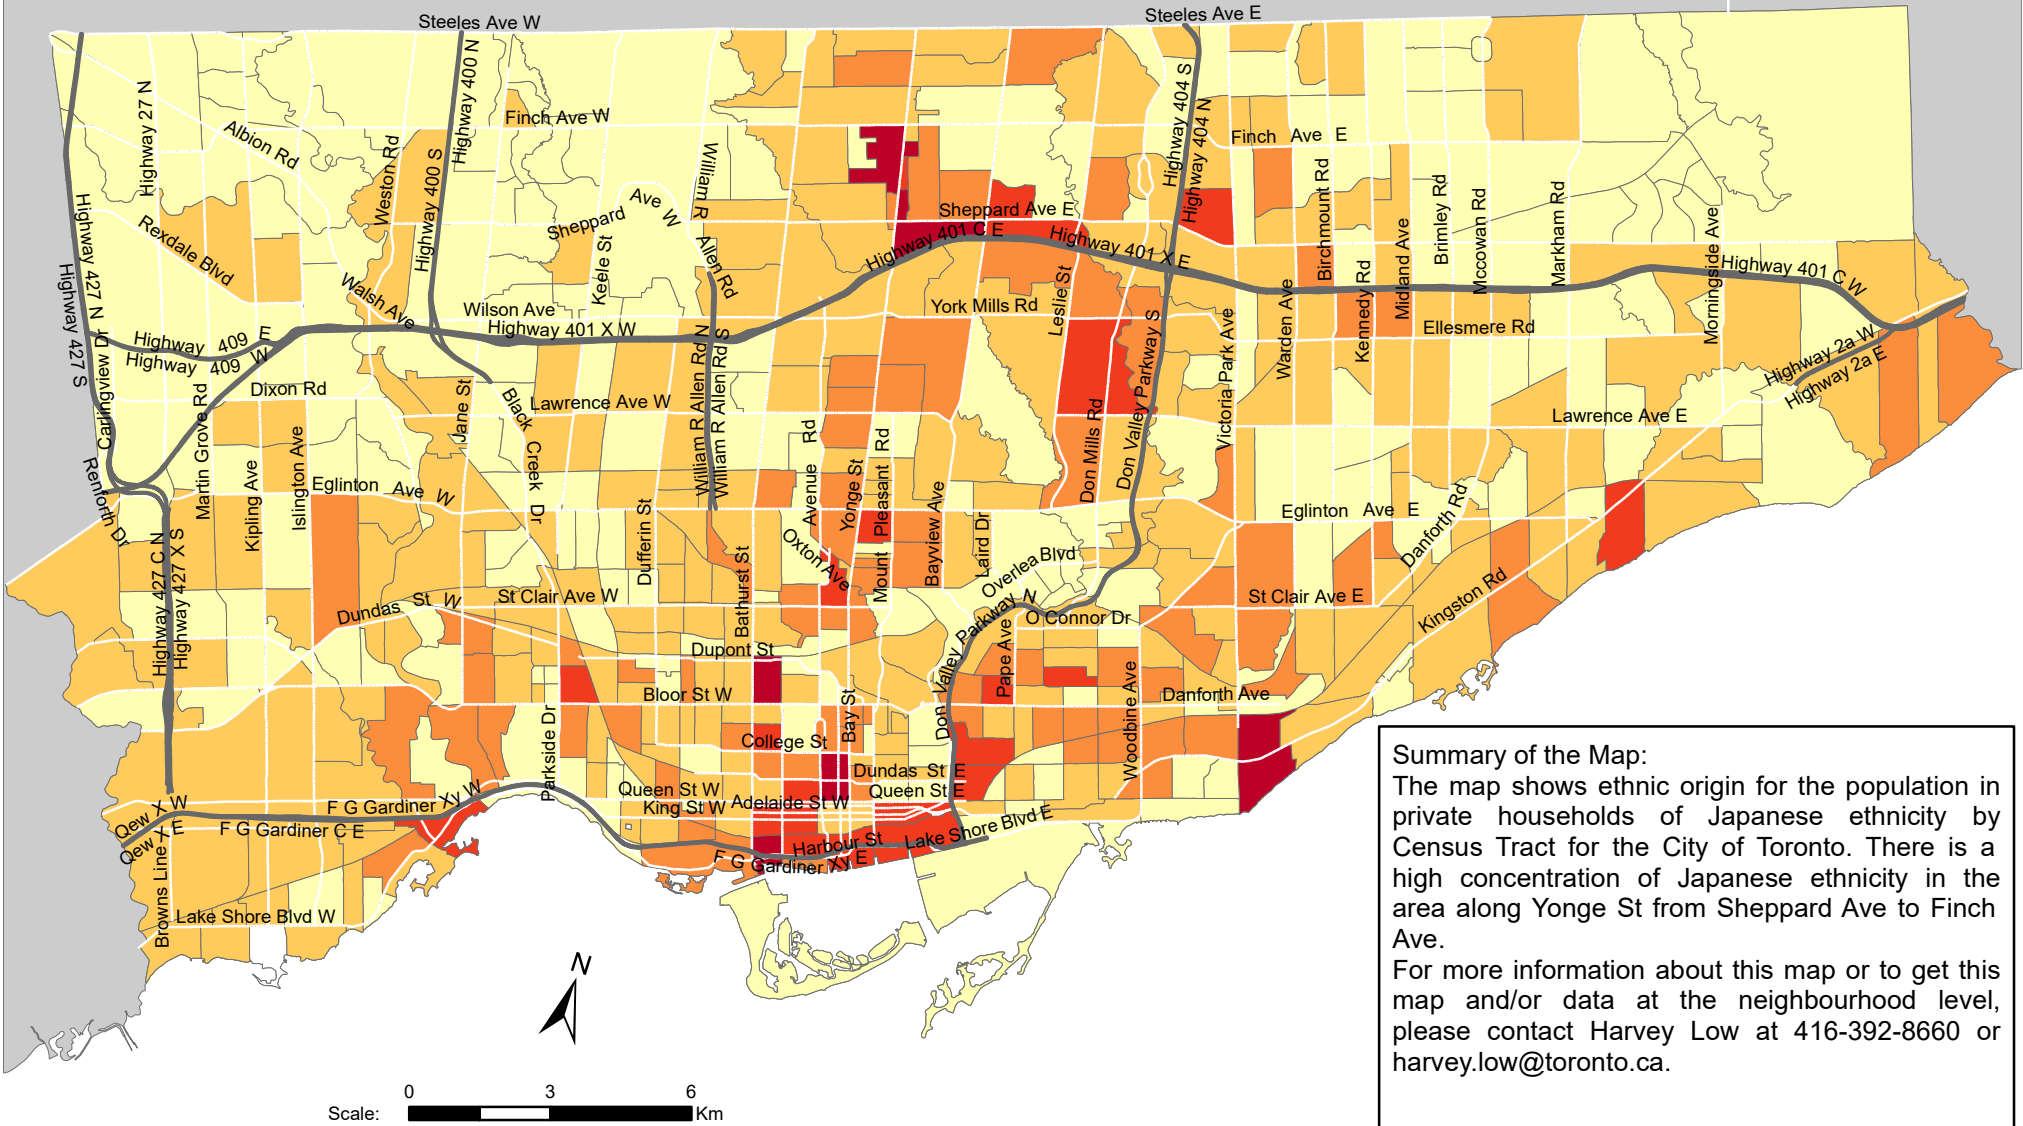

# City of Toronto Ethnic Origin - Japanese 2016

**Summary of the Map:**  
 The map shows ethnic origin for the population in private households of Japanese ethnicity by Census Tract for the City of Toronto. There is a high concentration of Japanese ethnicity in the area along Yonge St from Sheppard Ave to Finch Ave.  
 For more information about this map or to get this map and/or data at the neighbourhood level, please contact Harvey Low at 416-392-8660 or [harvey.low@toronto.ca](mailto:harvey.low@toronto.ca).