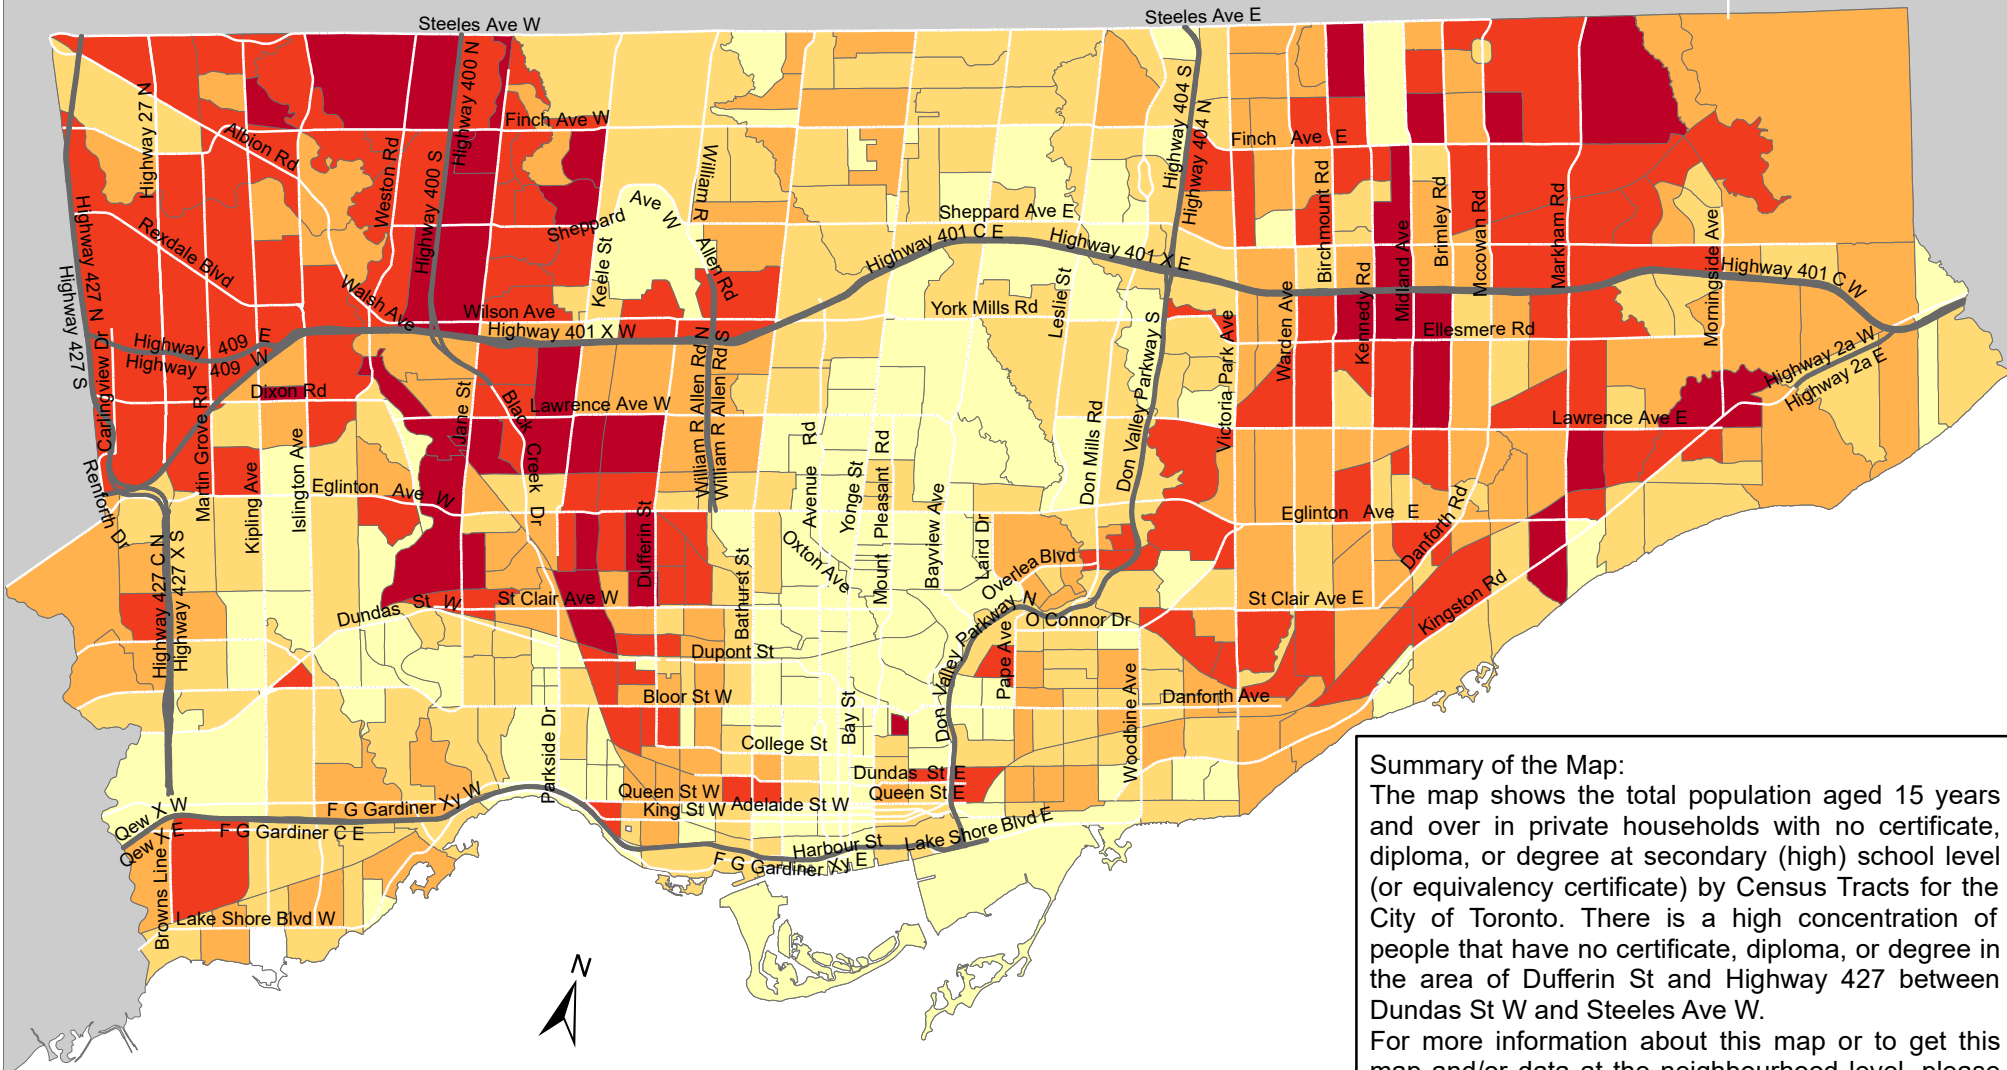

# City of Toronto Education - No Certificate, Diploma, or Degree 2016

**Summary of the Map:**  
 The map shows the total population aged 15 years and over in private households with no certificate, diploma, or degree at secondary (high) school level (or equivalency certificate) by Census Tracts for the City of Toronto. There is a high concentration of people that have no certificate, diploma, or degree in the area of Dufferin St and Highway 427 between Dundas St W and Steeles Ave W.  
 For more information about this map or to get this map and/or data at the neighbourhood level, please contact Harvey Low at 416-392-8660 or [harvey.low@toronto.ca](mailto:harvey.low@toronto.ca).

## Total Population of Highest Education Level Achieved - No certificate, Diploma, or Degree

- 15 - 340
- 341 - 630
- 631 - 950
- 951 - 1,340
- 1,341 - 2,215

- Not available/ No data
- Expressway
- Major Arterial