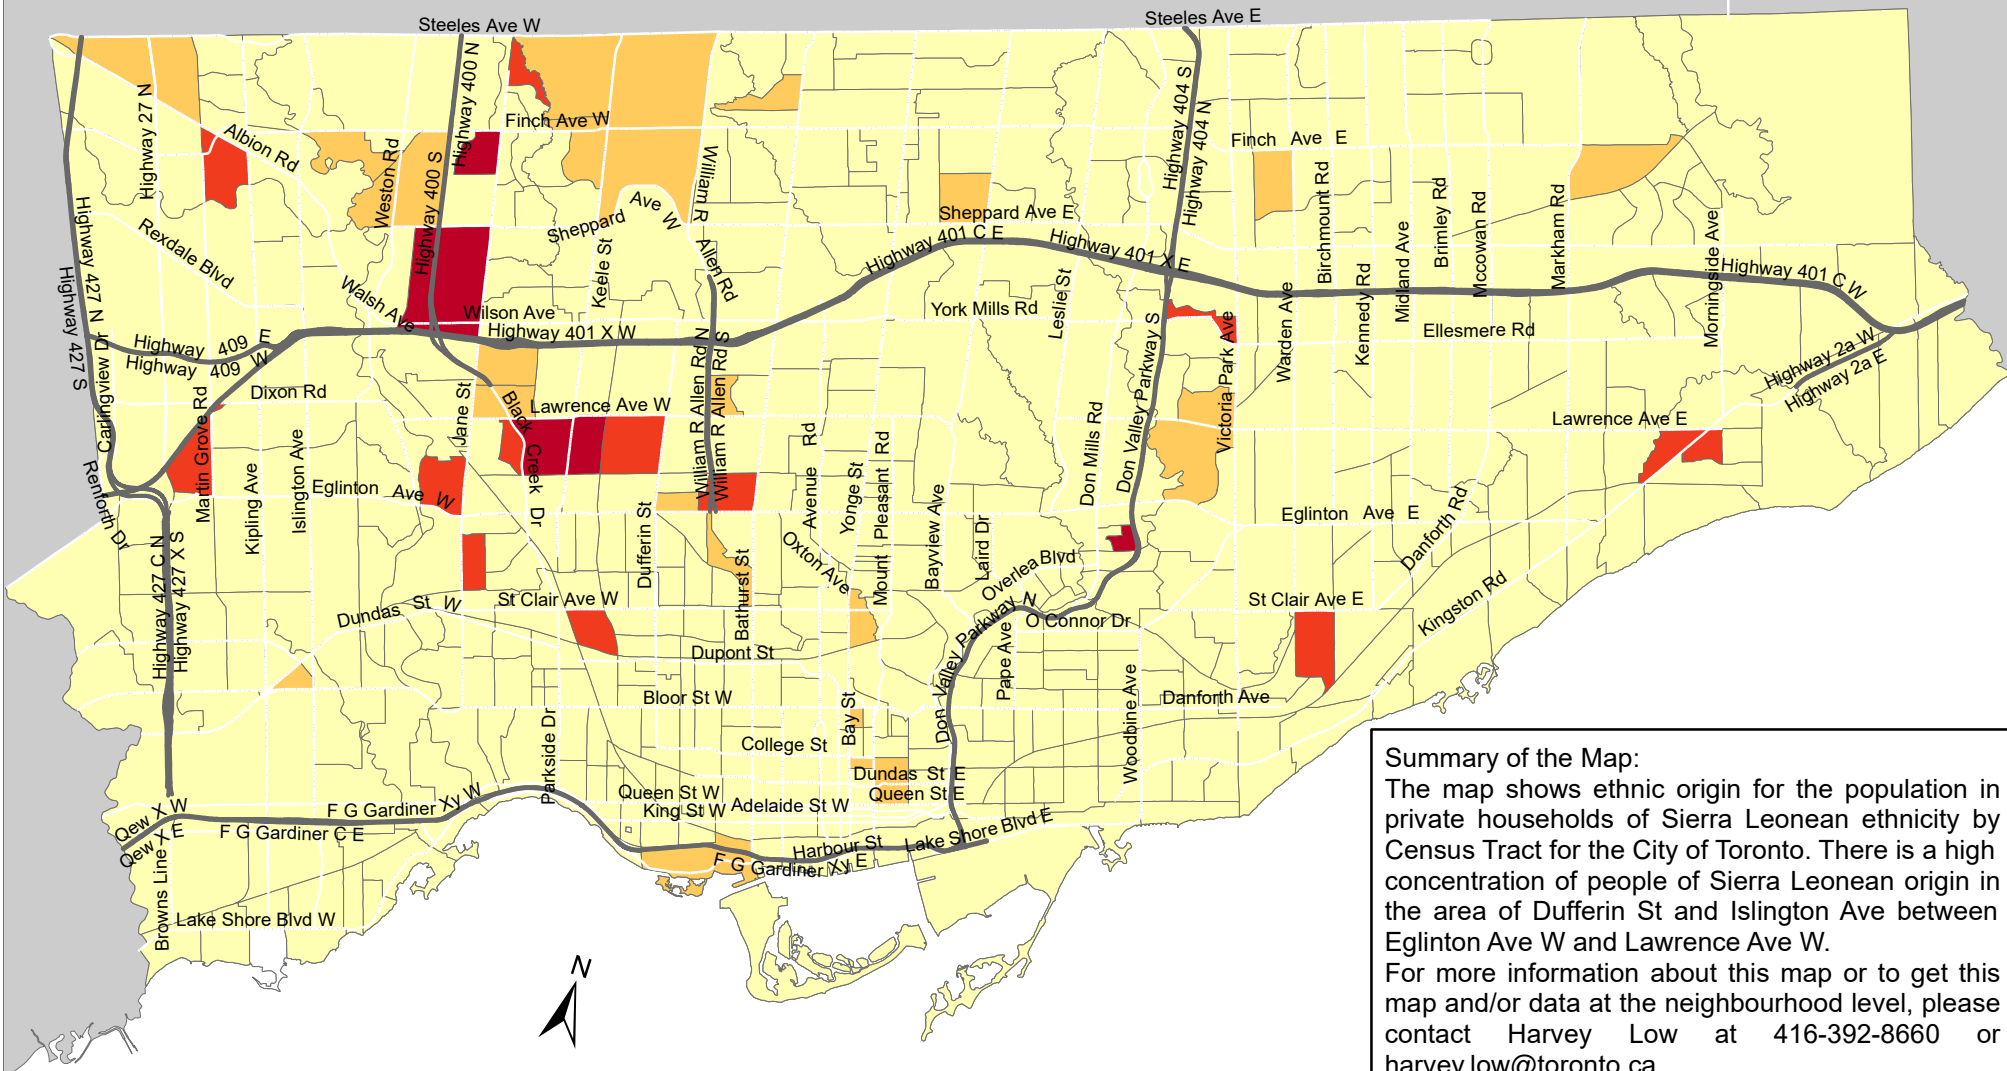

# City of Toronto Ethnic Origin - Sierra Leonean 2016

**Summary of the Map:**  
 The map shows ethnic origin for the population in private households of Sierra Leonean ethnicity by Census Tract for the City of Toronto. There is a high concentration of people of Sierra Leonean origin in the area of Dufferin St and Islington Ave between Eglinton Ave W and Lawrence Ave W. For more information about this map or to get this map and/or data at the neighbourhood level, please contact Harvey Low at 416-392-8660 or [harvey.low@toronto.ca](mailto:harvey.low@toronto.ca).