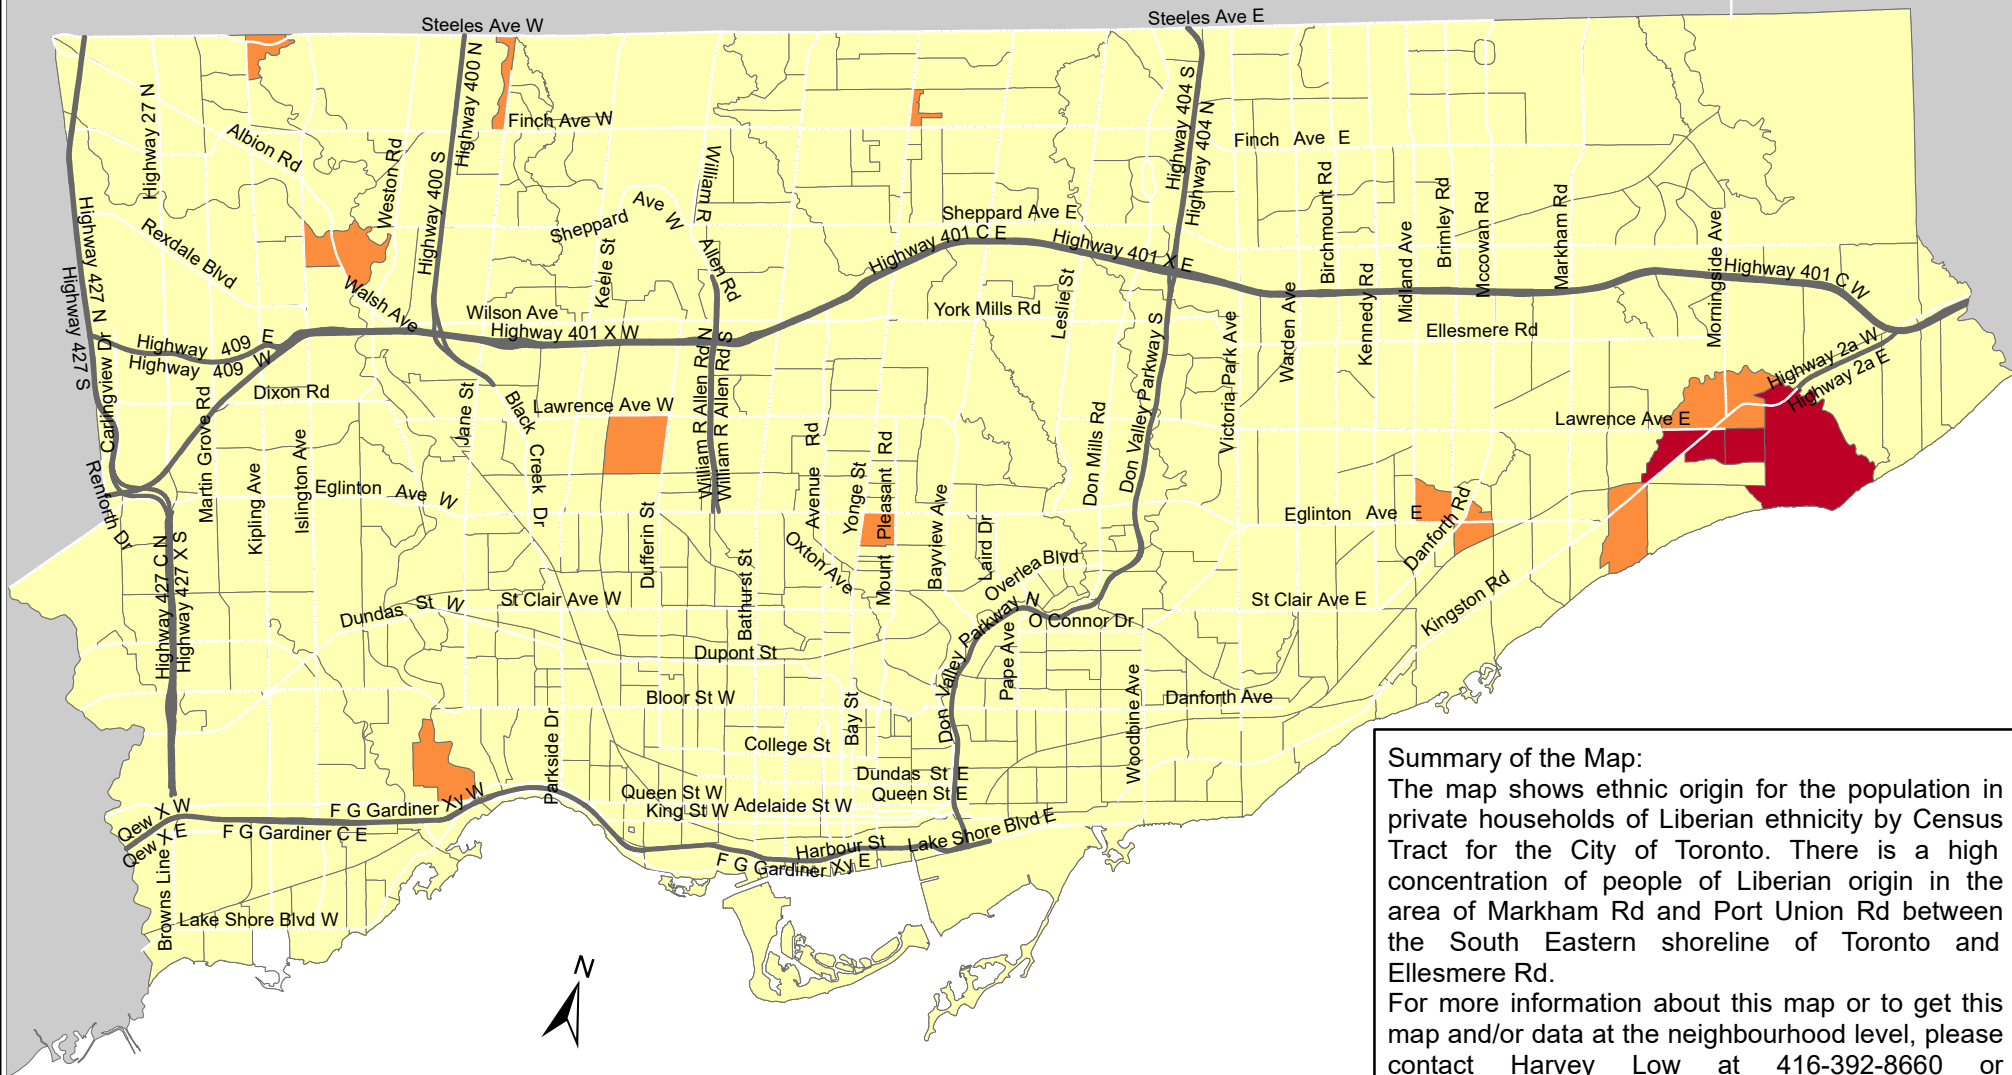

City of Toronto Ethnic Origin - Liberian 2016

Summary of the Map:
 The map shows ethnic origin for the population in private households of Liberian ethnicity by Census Tract for the City of Toronto. There is a high concentration of people of Liberian origin in the area of Markham Rd and Port Union Rd between the South Eastern shoreline of Toronto and Ellesmere Rd.
 For more information about this map or to get this map and/or data at the neighbourhood level, please contact Harvey Low at 416-392-8660 or harvey.low@toronto.ca.

Ethnic Origin - Liberian

- Not available/ No data
- Expressway
- Major Arterial

Source: City of Toronto;
 Statistics Canada 2016 Census.

Copyright © 2018 City of Toronto. All Rights Reserved.
 Published: May 2018.