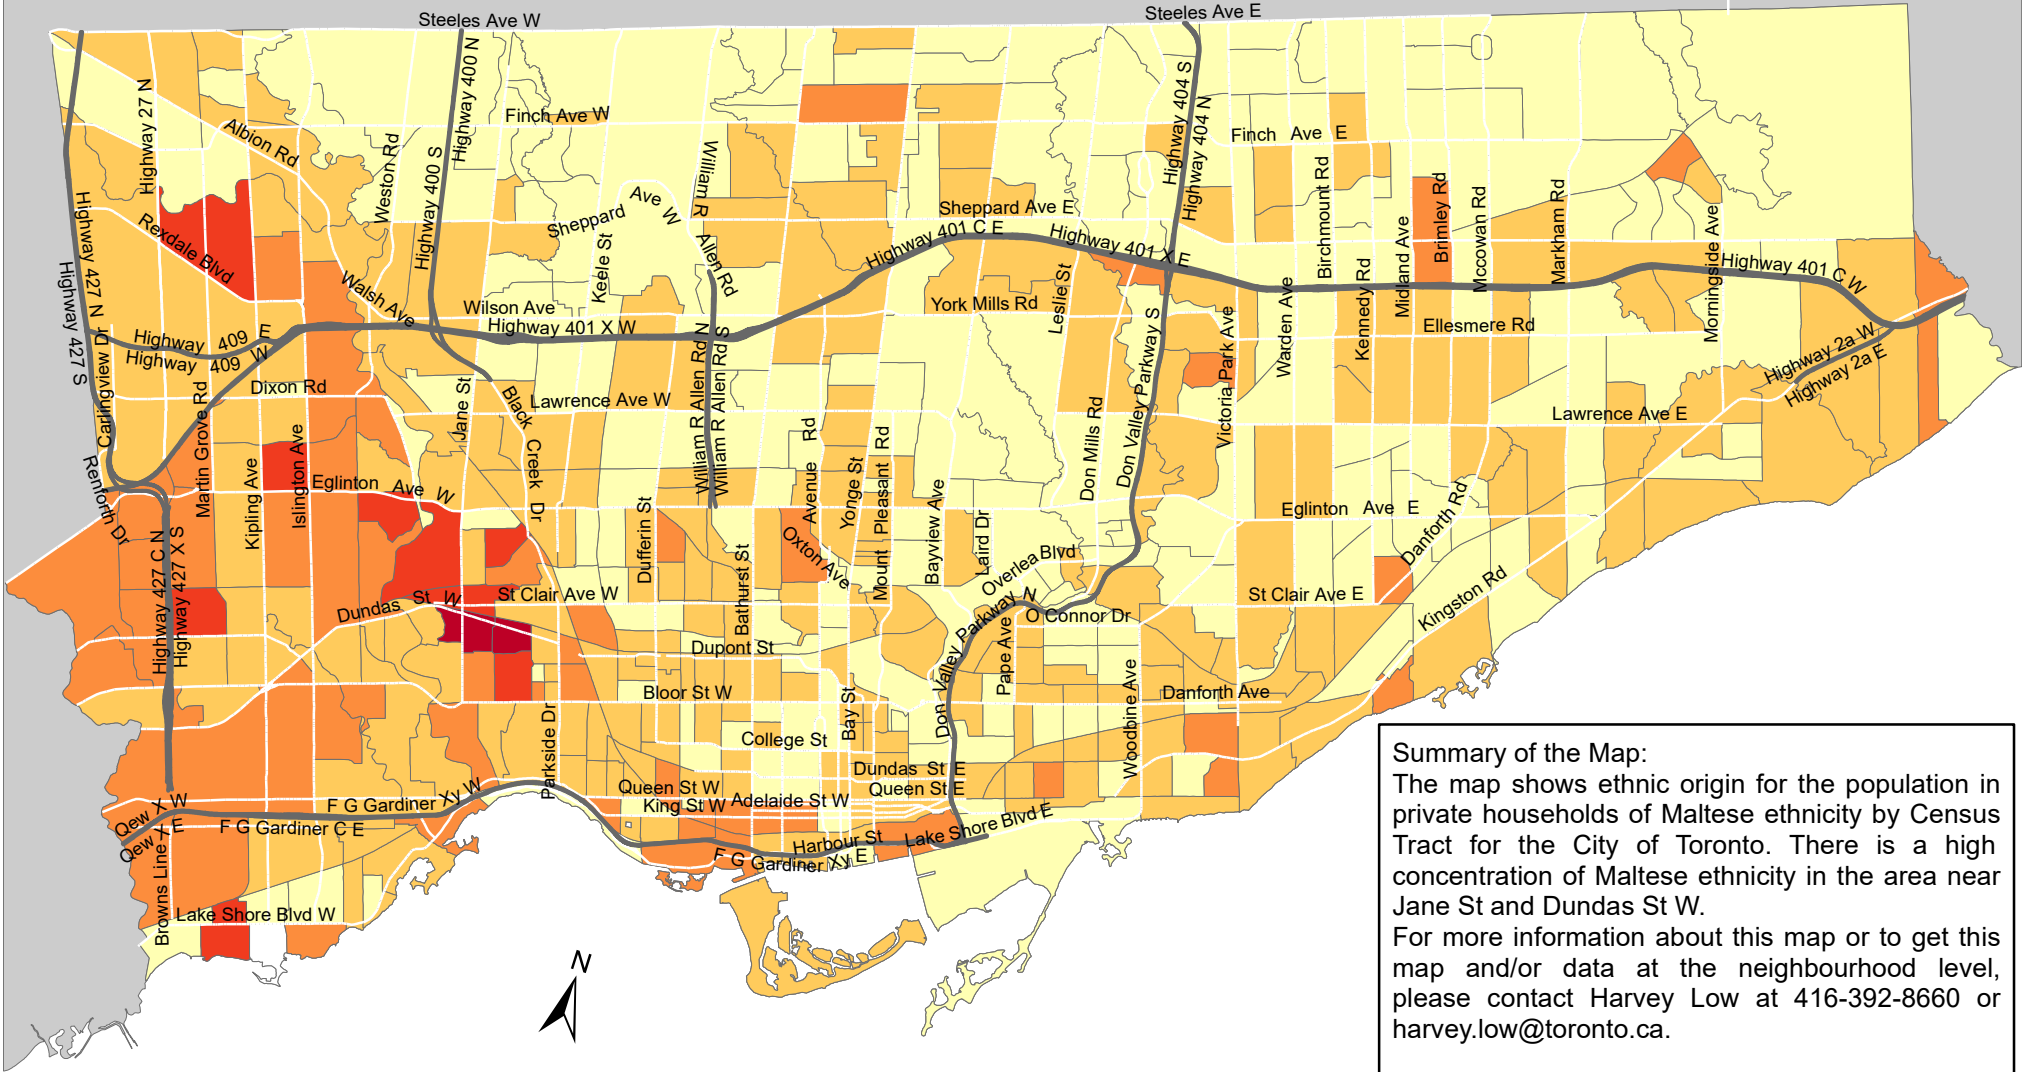

# City of Toronto Ethnic Origin - Maltese 2016

**Summary of the Map:**  
 The map shows ethnic origin for the population in private households of Maltese ethnicity by Census Tract for the City of Toronto. There is a high concentration of Maltese ethnicity in the area near Jane St and Dundas St W.  
 For more information about this map or to get this map and/or data at the neighbourhood level, please contact Harvey Low at 416-392-8660 or [harvey.low@toronto.ca](mailto:harvey.low@toronto.ca).