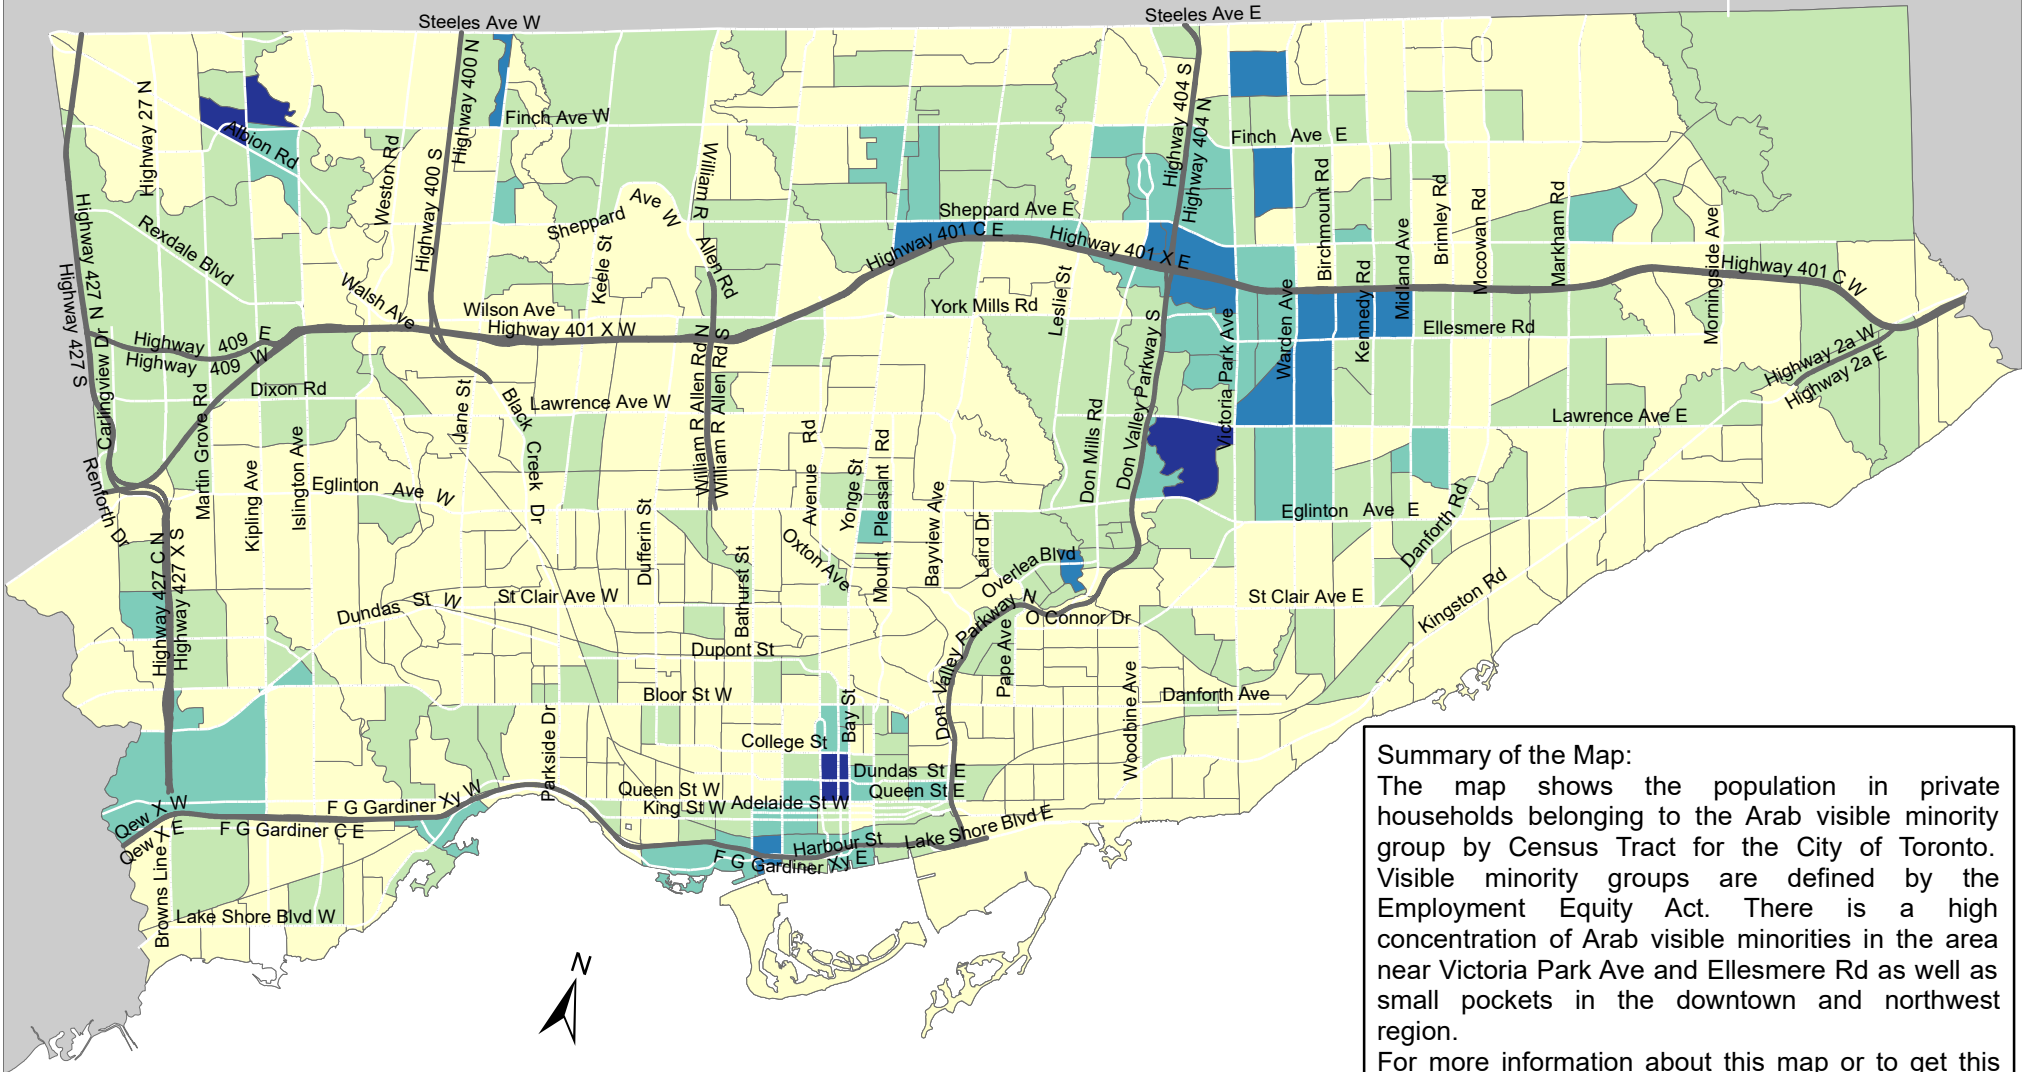

City of Toronto Visible Minority - Arab 2016

Summary of the Map:
 The map shows the population in private households belonging to the Arab visible minority group by Census Tract for the City of Toronto. Visible minority groups are defined by the Employment Equity Act. There is a high concentration of Arab visible minorities in the area near Victoria Park Ave and Ellesmere Rd as well as small pockets in the downtown and northwest region.
 For more information about this map or to get this map and/or data at the neighbourhood level, please contact Harvey Low at 416-392-8660 or