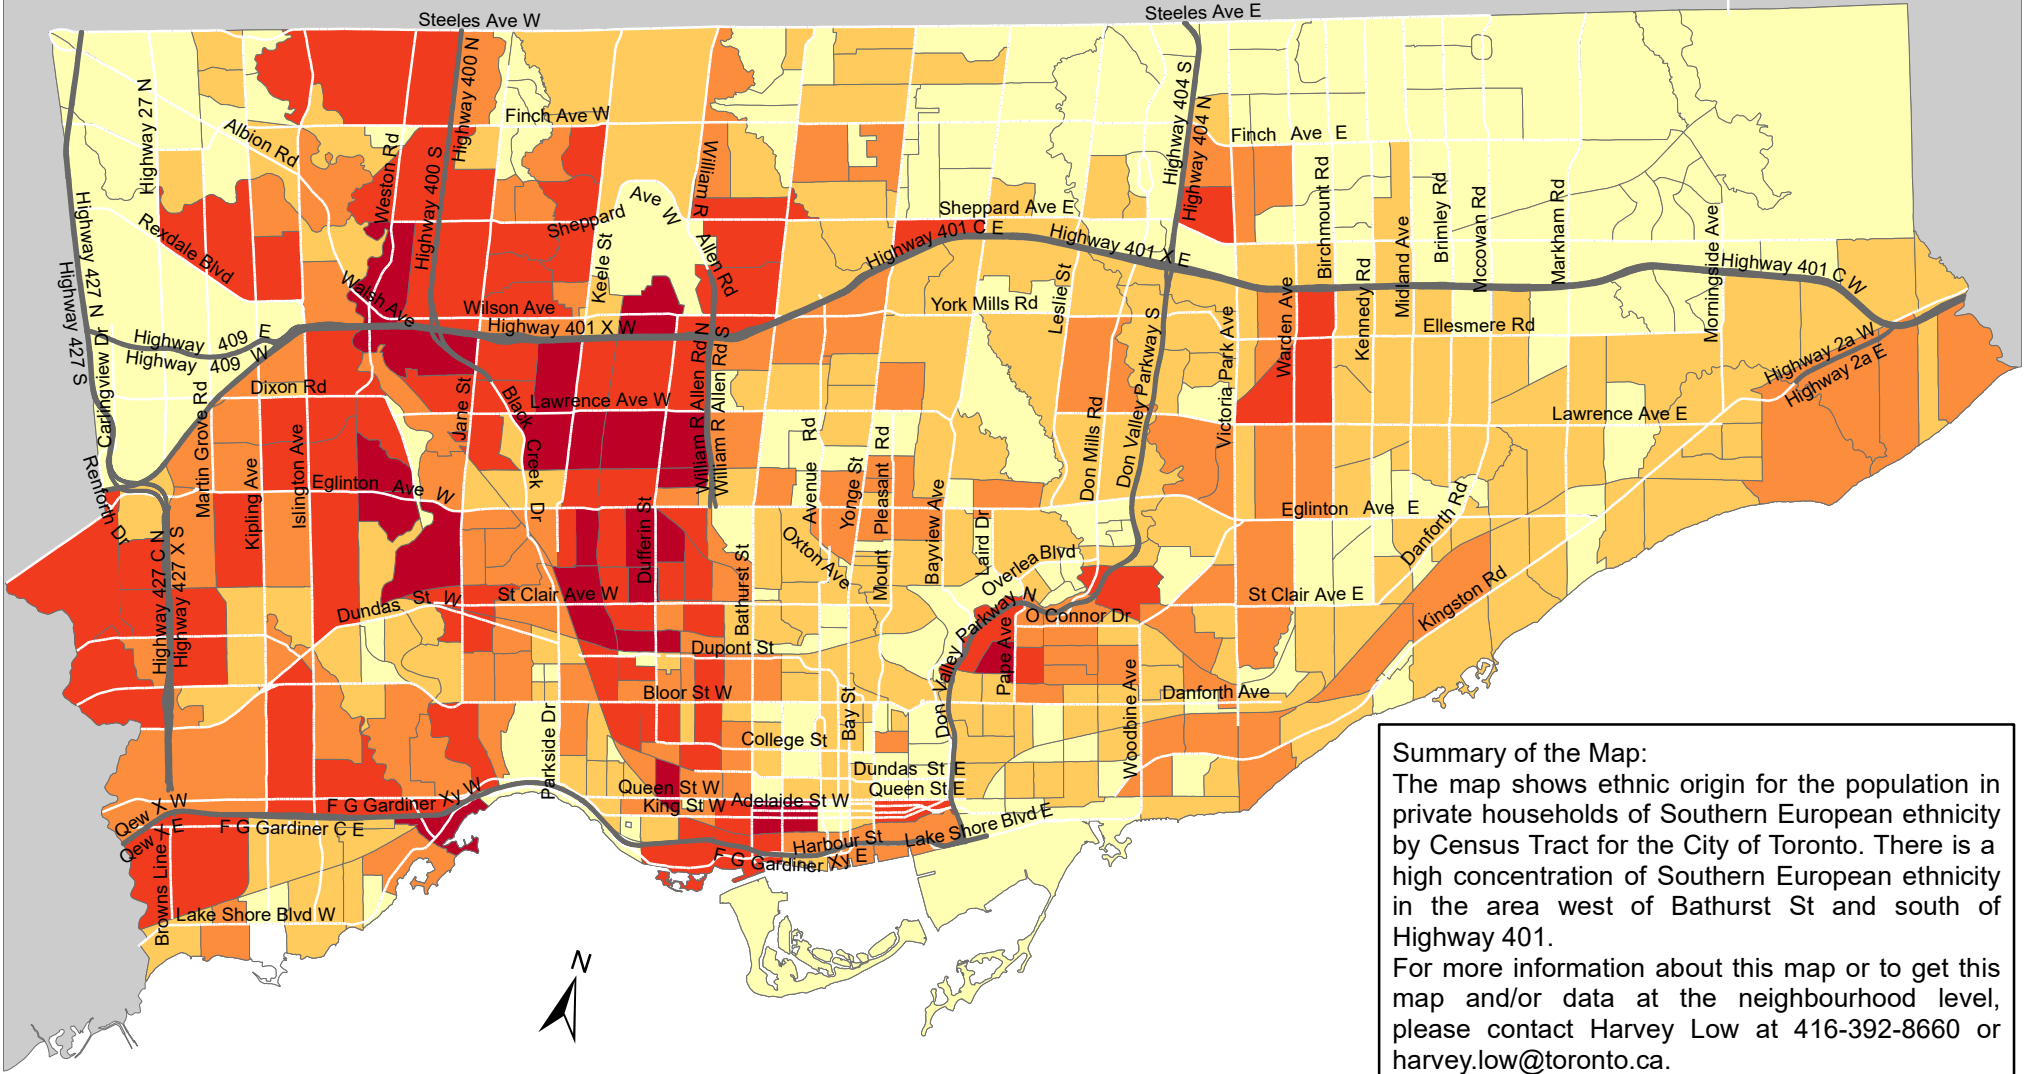

City of Toronto Ethnic Origin - Southern European 2016

Summary of the Map:
 The map shows ethnic origin for the population in private households of Southern European ethnicity by Census Tract for the City of Toronto. There is a high concentration of Southern European ethnicity in the area west of Bathurst St and south of Highway 401.
 For more information about this map or to get this map and/or data at the neighbourhood level, please contact Harvey Low at 416-392-8660 or harvey.low@toronto.ca.