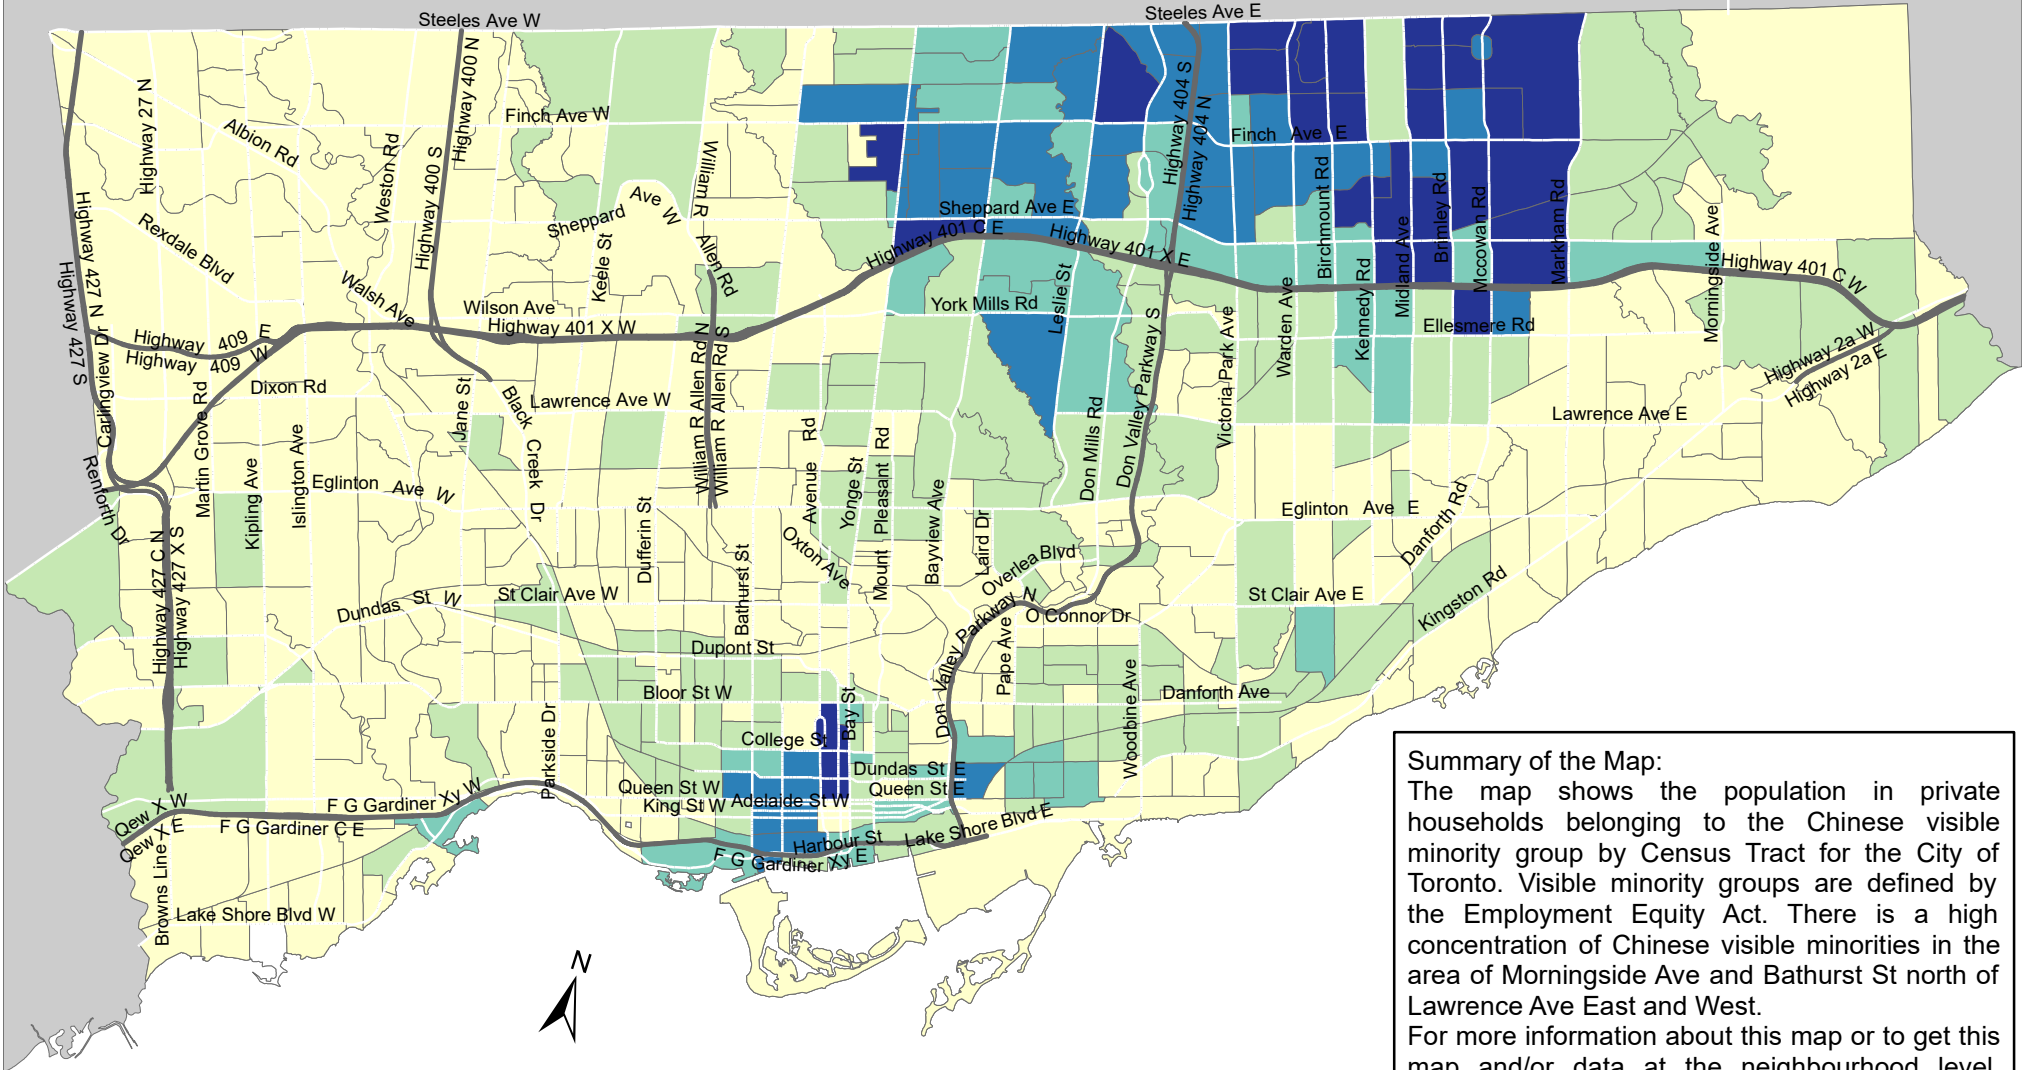

City of Toronto Visible Minority - Chinese 2016

Summary of the Map:
 The map shows the population in private households belonging to the Chinese visible minority group by Census Tract for the City of Toronto. Visible minority groups are defined by the Employment Equity Act. There is a high concentration of Chinese visible minorities in the area of Morningside Ave and Bathurst St north of Lawrence Ave East and West.
 For more information about this map or to get this map and/or data at the neighbourhood level, please contact Harvey Low at 416-392-8660 or harvey.low@toronto.ca.

Total Visible Minority Population - Chinese

	0 - 270		Not available/ No data
	271 - 715		Expressway
	716 - 1,390		Major Arterial
	1,391 - 2,490		
	2,491 - 5,800		

Source: City of Toronto;
 Statistics Canada 2016 Census.
 Copyright © 2018 City of Toronto. All Rights Reserved.
 Published: May 2018.
 Prepared by: Social Research and Analysis Unit.
 Contact: spar@toronto.ca.