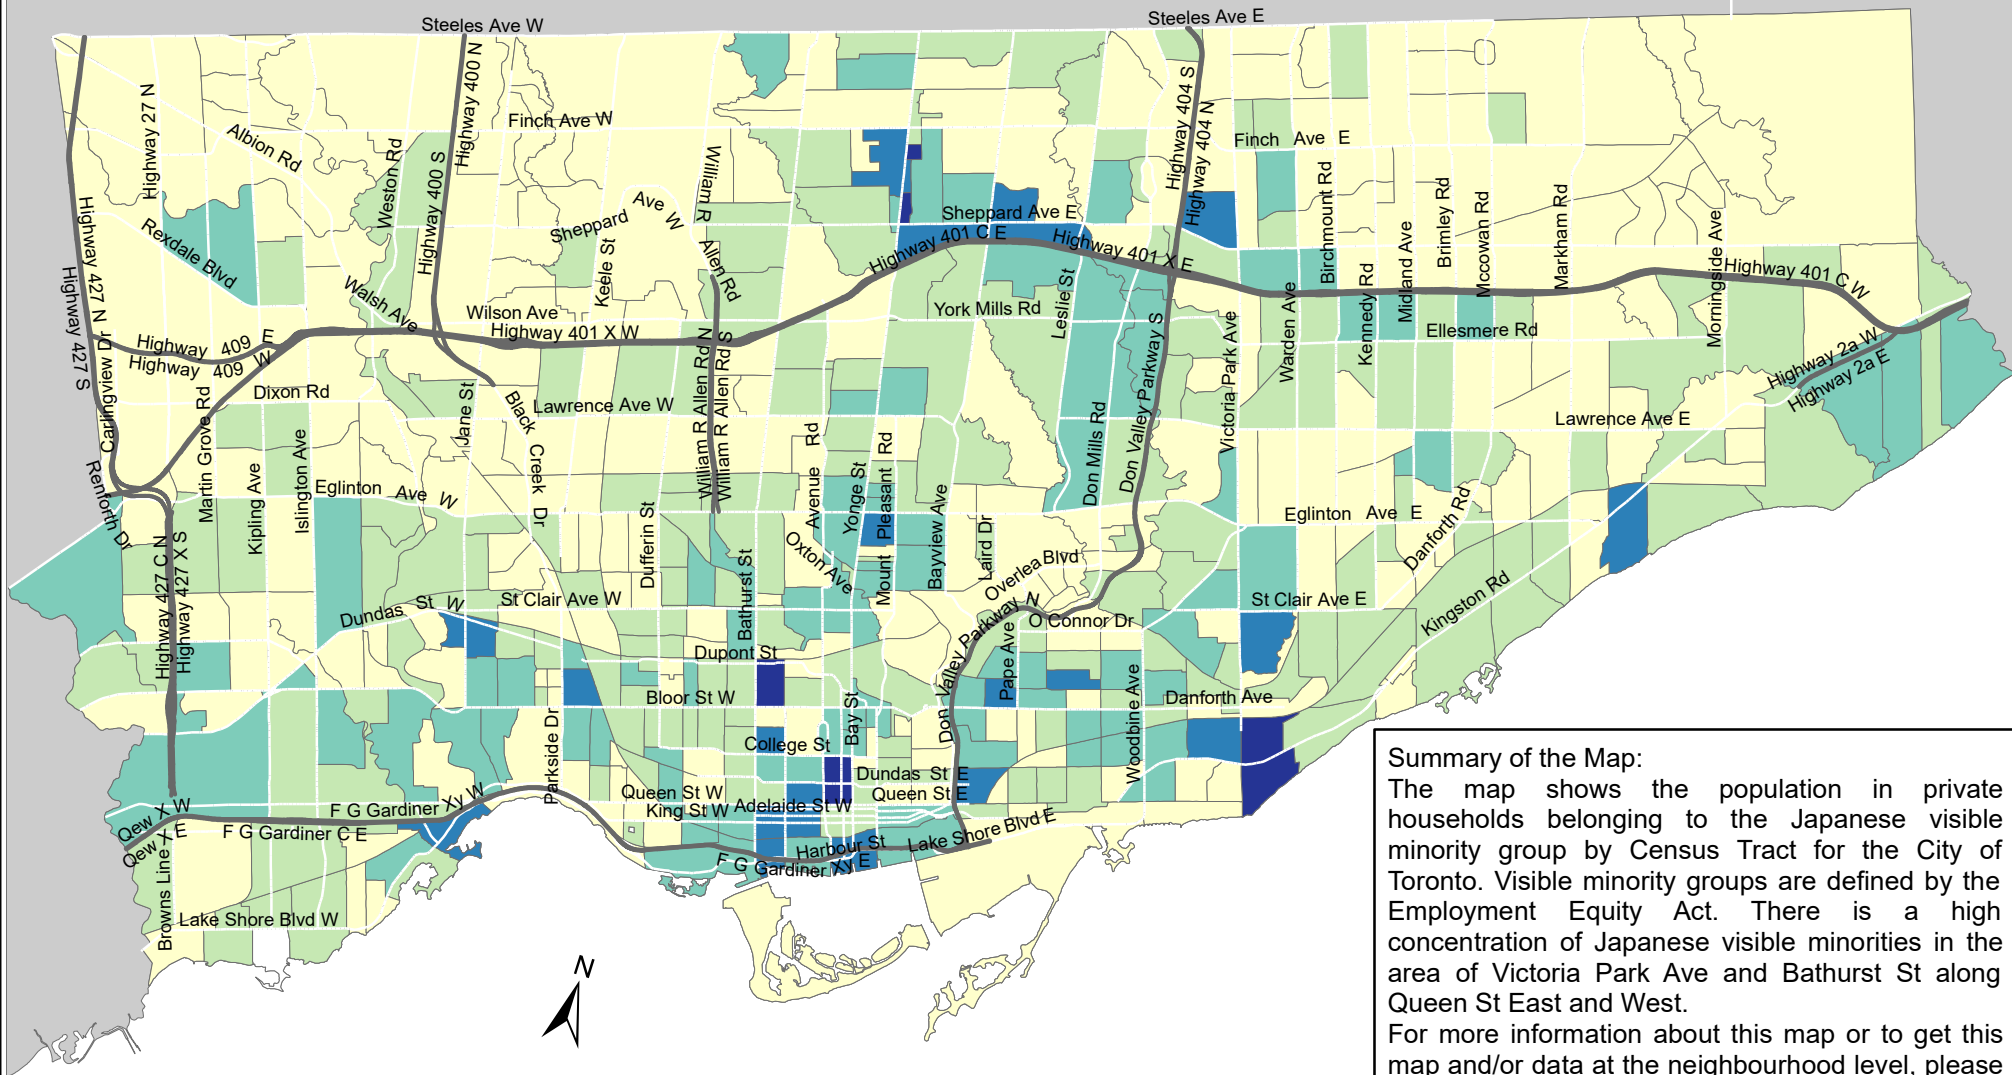

City of Toronto Visible Minority - Japanese 2016

Summary of the Map:
 The map shows the population in private households belonging to the Japanese visible minority group by Census Tract for the City of Toronto. Visible minority groups are defined by the Employment Equity Act. There is a high concentration of Japanese visible minorities in the area of Victoria Park Ave and Bathurst St along Queen St East and West.
 For more information about this map or to get this map and/or data at the neighbourhood level, please contact Harvey Low at 416-392-8660 or harvey.low@toronto.ca.

Total Visible Minority Population - Japanese

- 0 - 15
- 16 - 35
- 36 - 70
- 71 - 115
- 116 - 185

- Not available/ No data
- Expressway
- Major Arterial

Source: City of Toronto;
 Statistics Canada 2016 Census.
 Copyright © 2018 City of Toronto. All Rights Reserved.
 Published: May 2018.
 Prepared by: Social Research and Analysis Unit.
 Contact: spar@toronto.ca.