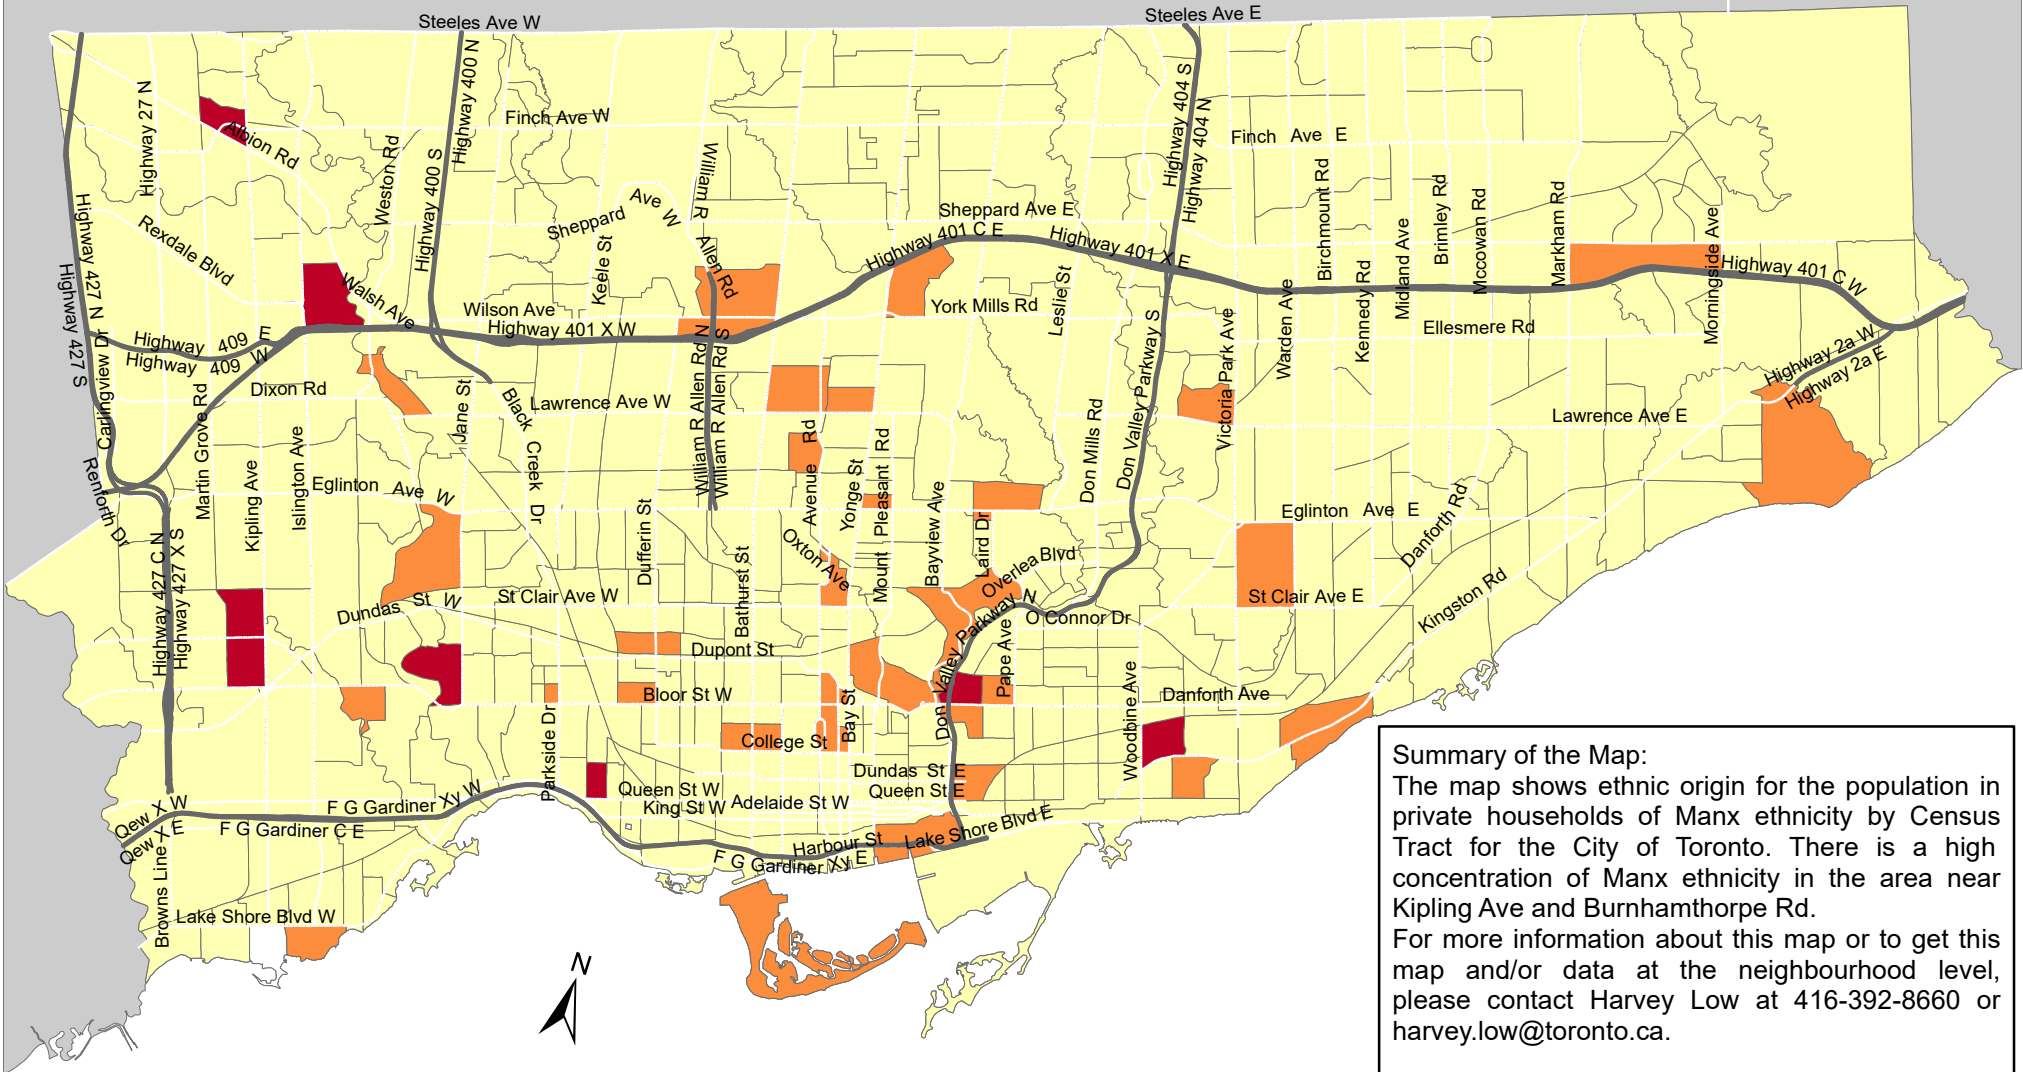

# City of Toronto Ethnic Origin - Manx 2016

**Summary of the Map:**  
 The map shows ethnic origin for the population in private households of Manx ethnicity by Census Tract for the City of Toronto. There is a high concentration of Manx ethnicity in the area near Kipling Ave and Burnhamthorpe Rd.  
 For more information about this map or to get this map and/or data at the neighbourhood level, please contact Harvey Low at 416-392-8660 or [harvey.low@toronto.ca](mailto:harvey.low@toronto.ca).