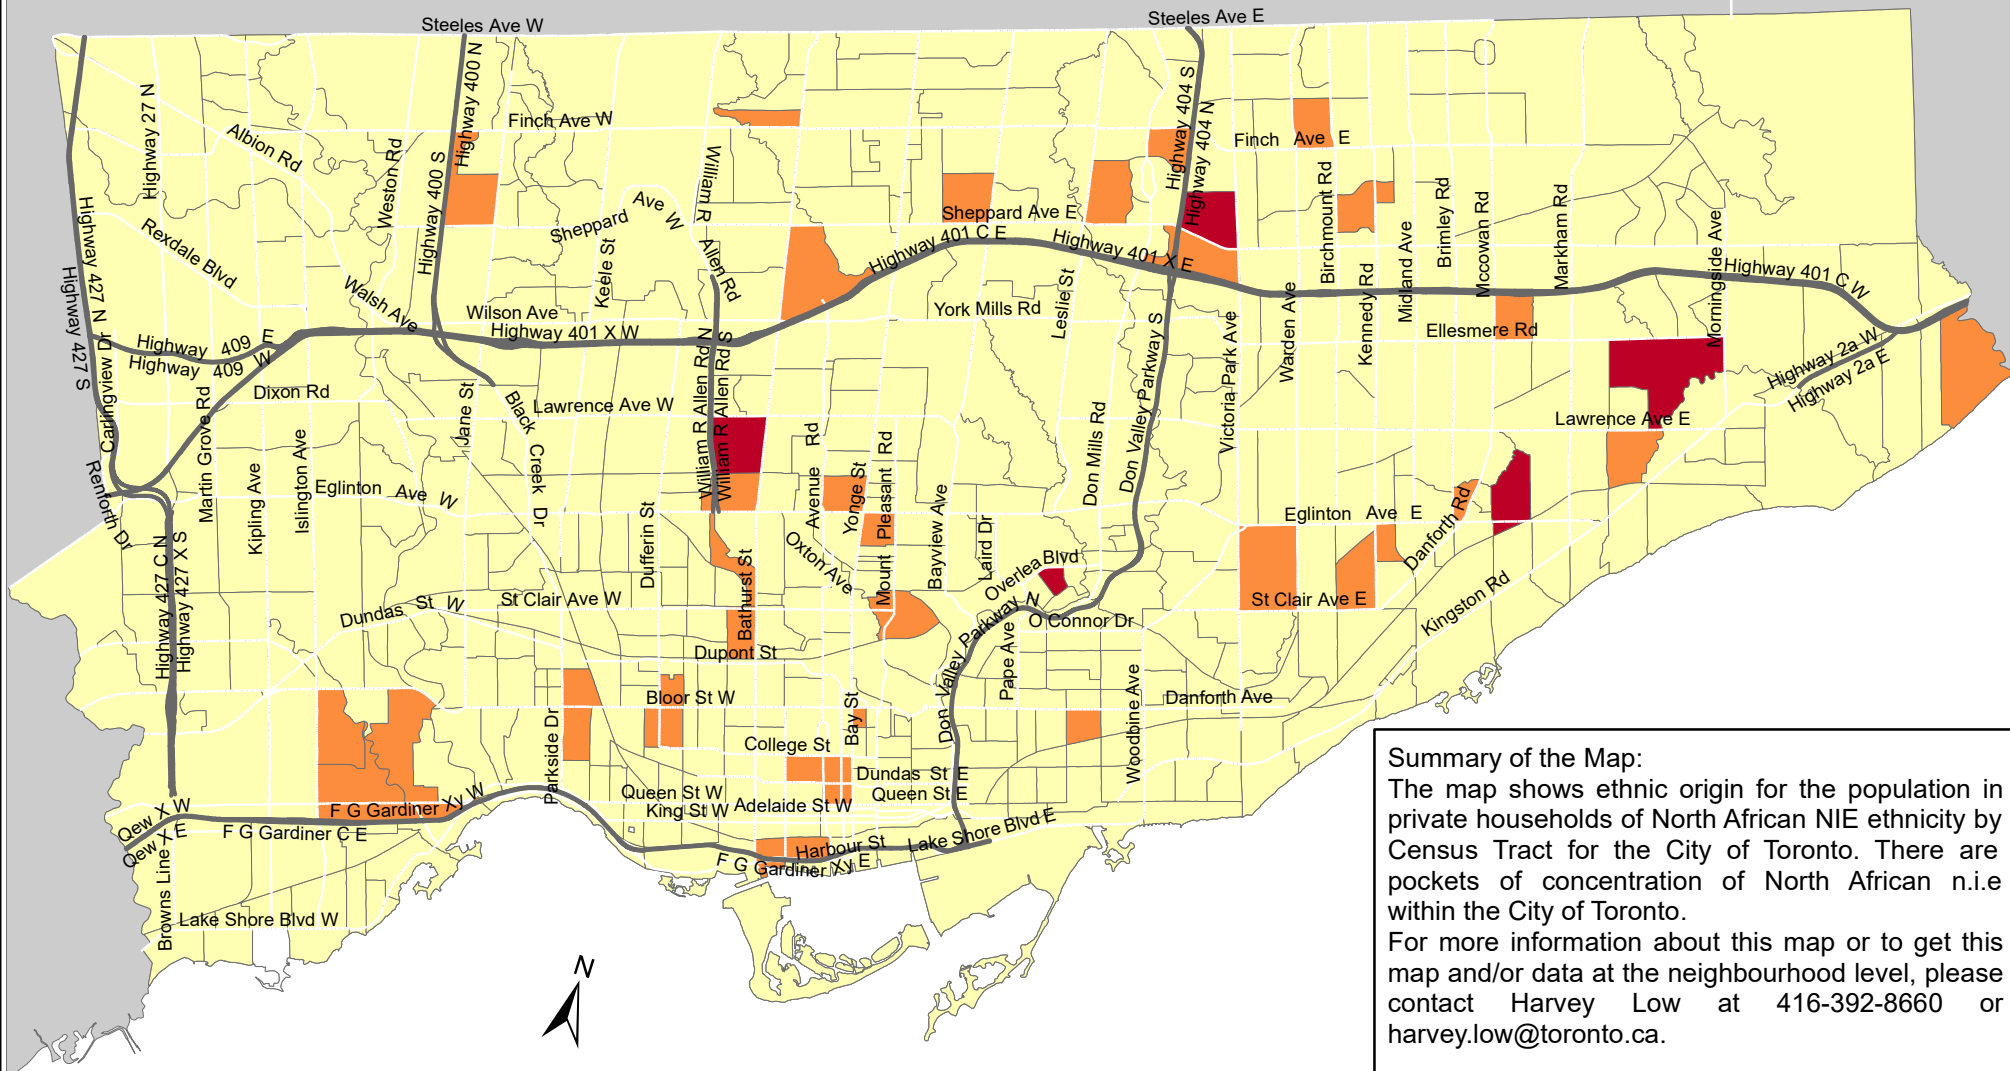

# City of Toronto Ethnic Origin - North African Origins, n.i.e. 2016

**Summary of the Map:**  
 The map shows ethnic origin for the population in private households of North African NIE ethnicity by Census Tract for the City of Toronto. There are pockets of concentration of North African n.i.e within the City of Toronto.  
 For more information about this map or to get this map and/or data at the neighbourhood level, please contact Harvey Low at 416-392-8660 or [harvey.low@toronto.ca](mailto:harvey.low@toronto.ca).

## Ethnic Origin - North African Origins, n.i.e.

- 0
- 1 - 15
- 16 - 25

- Not available/ No data
- Expressway
- Major Arterial

Source: City of Toronto;  
 Statistics Canada 2016 Census.

Copyright © 2018 City of Toronto. All Rights Reserved.  
 Published: May 2018.