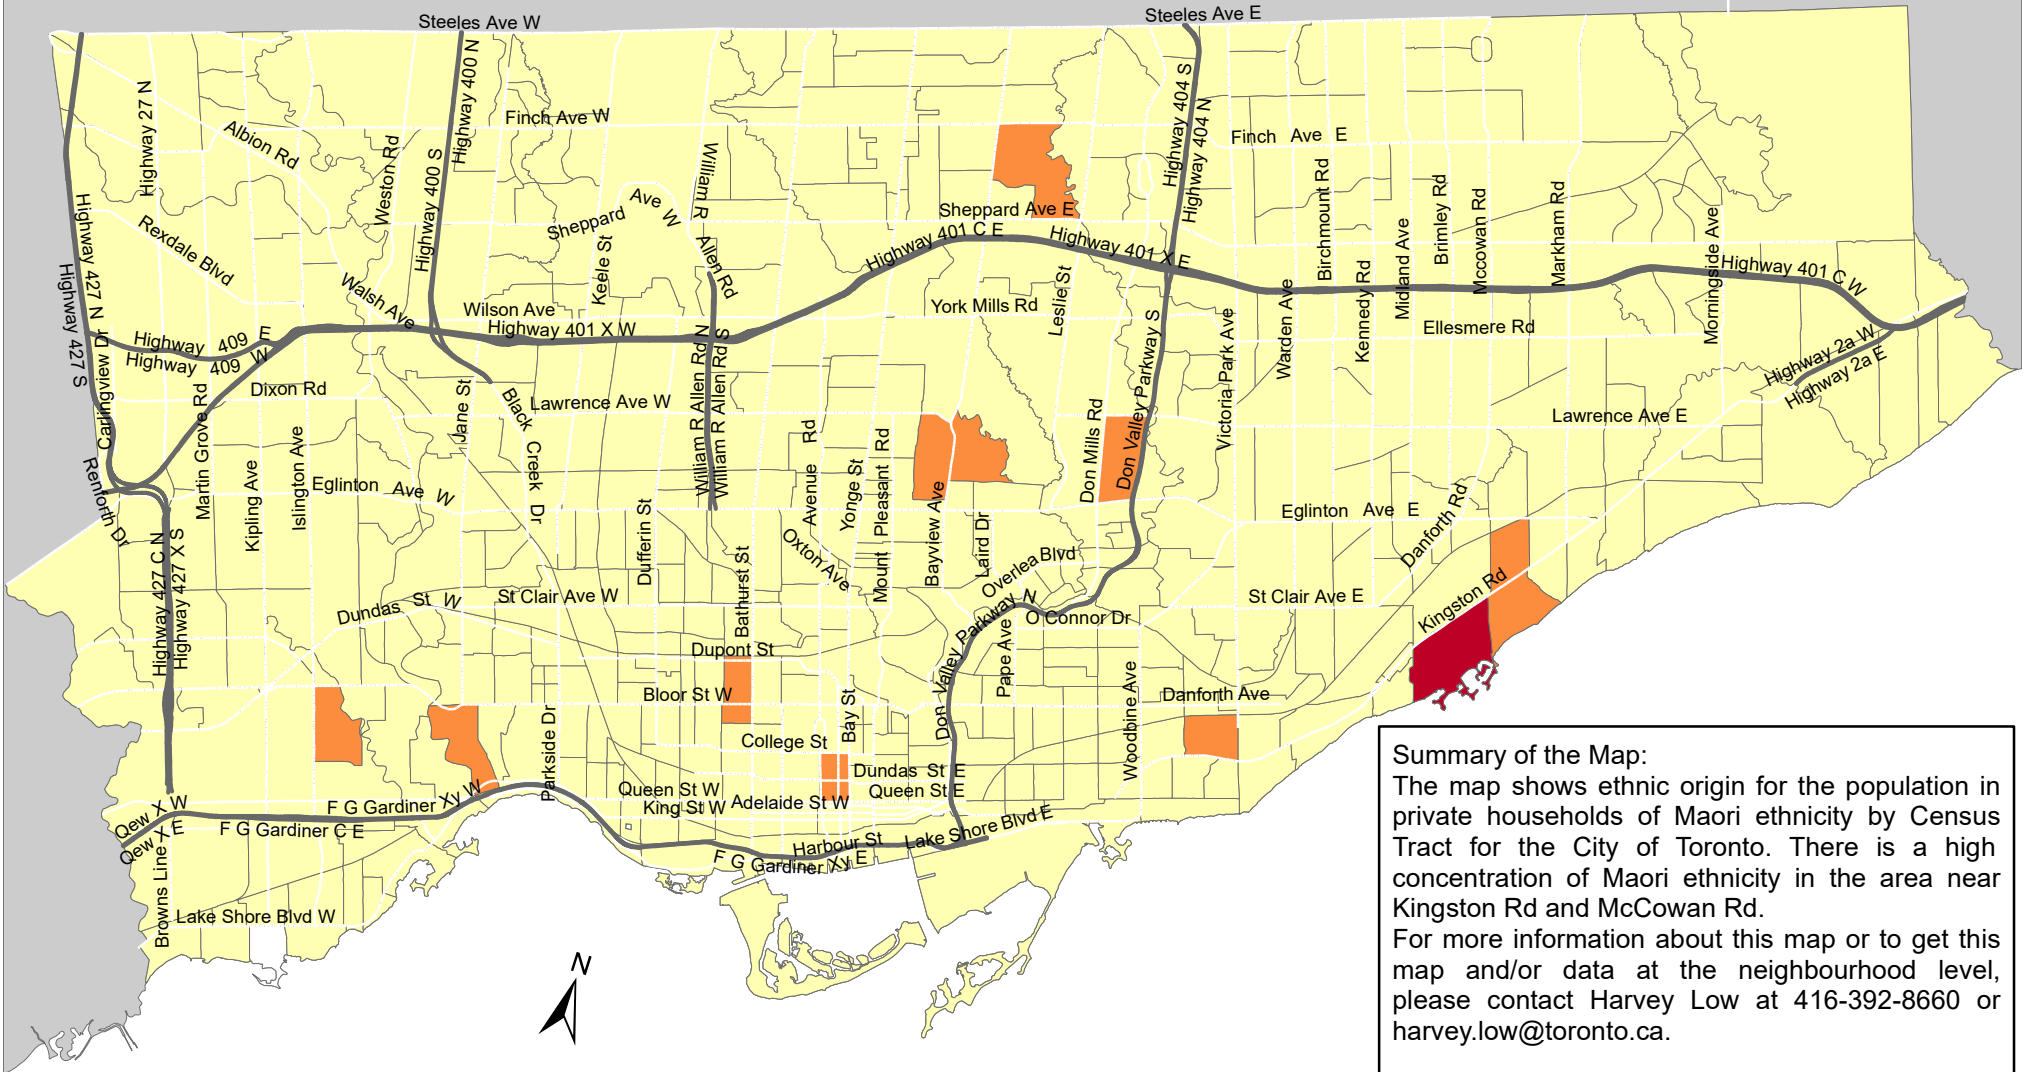

# City of Toronto Ethnic Origin - Maori 2016

**Summary of the Map:**  
 The map shows ethnic origin for the population in private households of Maori ethnicity by Census Tract for the City of Toronto. There is a high concentration of Maori ethnicity in the area near Kingston Rd and McCowan Rd.  
 For more information about this map or to get this map and/or data at the neighbourhood level, please contact Harvey Low at 416-392-8660 or [harvey.low@toronto.ca](mailto:harvey.low@toronto.ca).

Ethnic Origin - Maori	
<span style="background-color: yellow; border: 1px solid black; display: inline-block; width: 15px; height: 10px;"></span> 0	<span style="border: 1px solid black; display: inline-block; width: 15px; height: 10px;"></span> Not available/ No data
<span style="background-color: orange; border: 1px solid black; display: inline-block; width: 15px; height: 10px;"></span> 1 - 10	<span style="border-bottom: 2px solid black; display: inline-block; width: 15px;"></span> Expressway
<span style="background-color: red; border: 1px solid black; display: inline-block; width: 15px; height: 10px;"></span> 11 - 15	<span style="border-bottom: 1px solid black; display: inline-block; width: 15px;"></span> Major Arterial