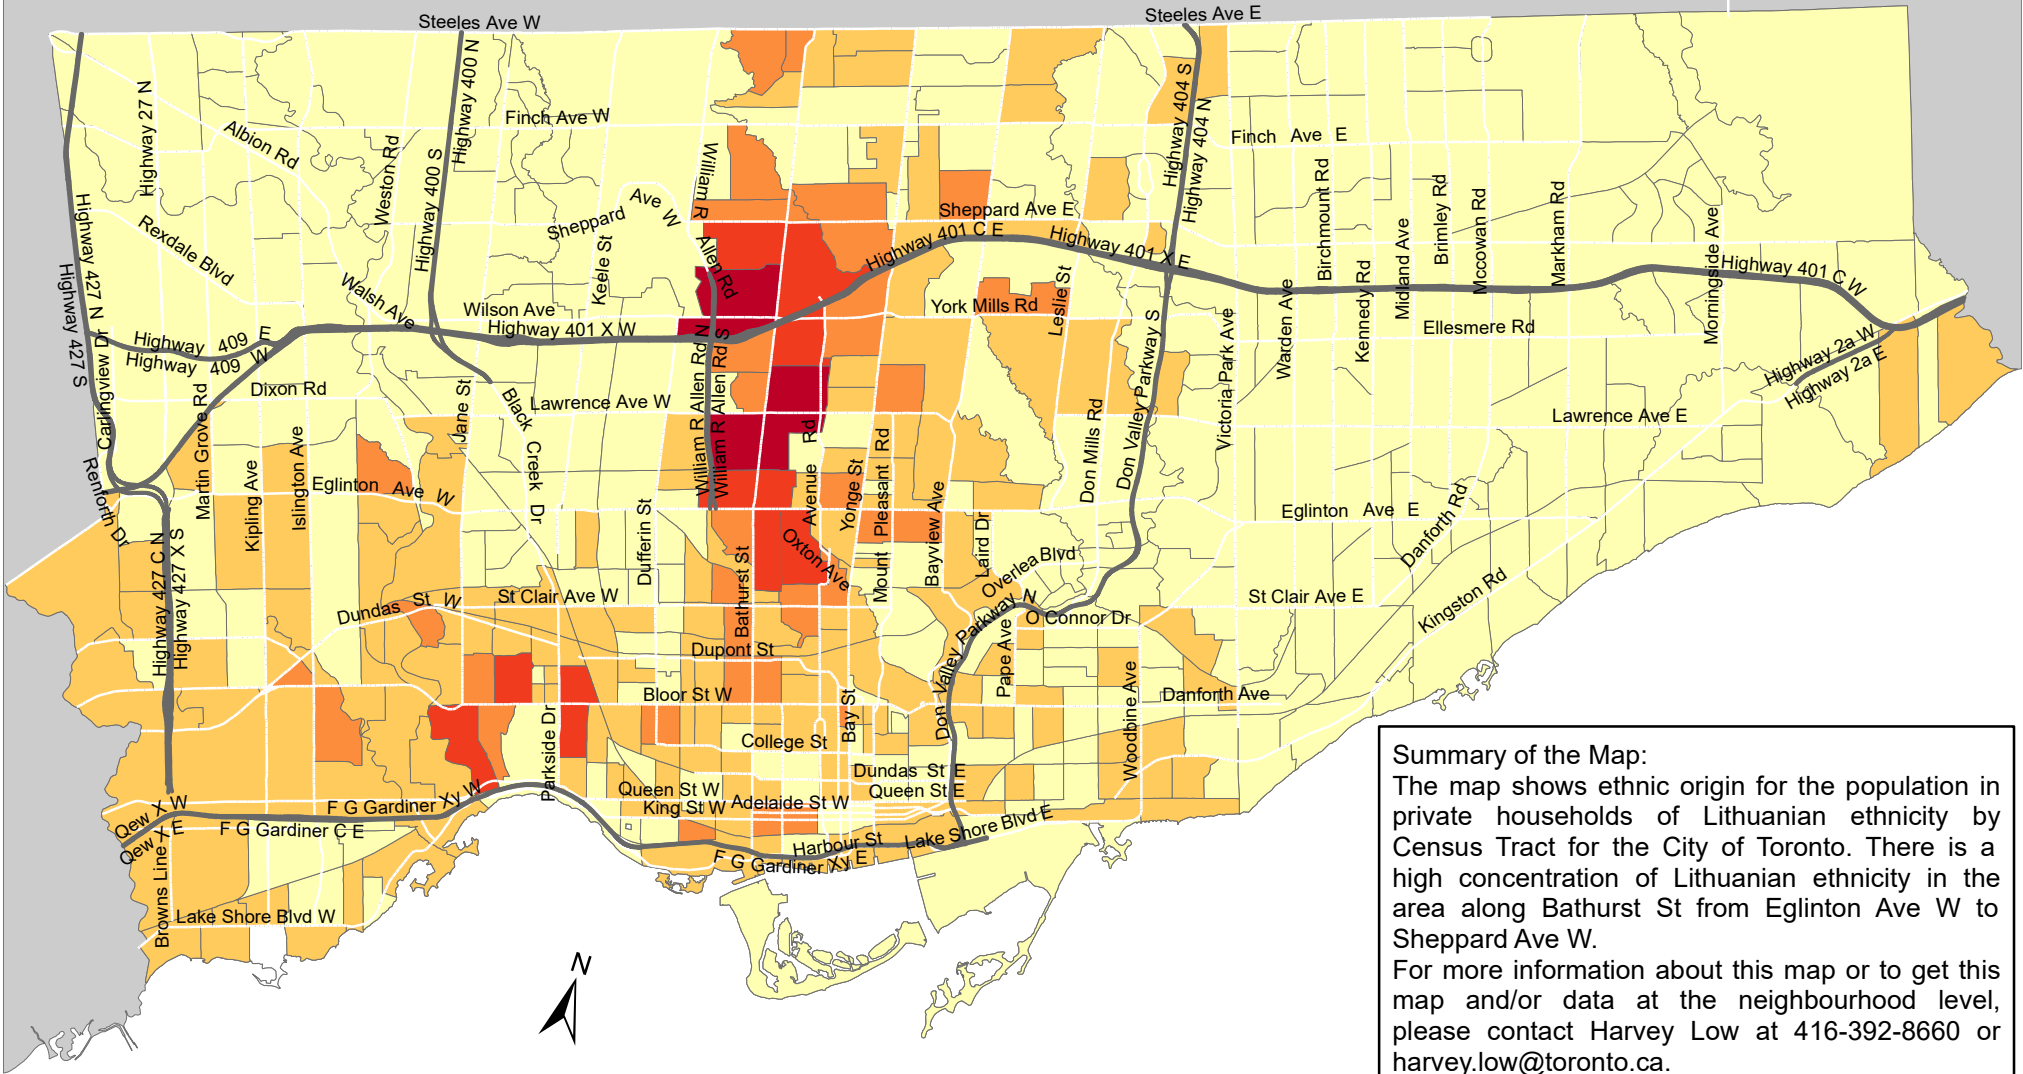

City of Toronto Ethnic Origin - Lithuanian 2016

Summary of the Map:
 The map shows ethnic origin for the population in private households of Lithuanian ethnicity by Census Tract for the City of Toronto. There is a high concentration of Lithuanian ethnicity in the area along Bathurst St from Eglinton Ave W to Sheppard Ave W.
 For more information about this map or to get this map and/or data at the neighbourhood level, please contact Harvey Low at 416-392-8660 or harvey.low@toronto.ca.