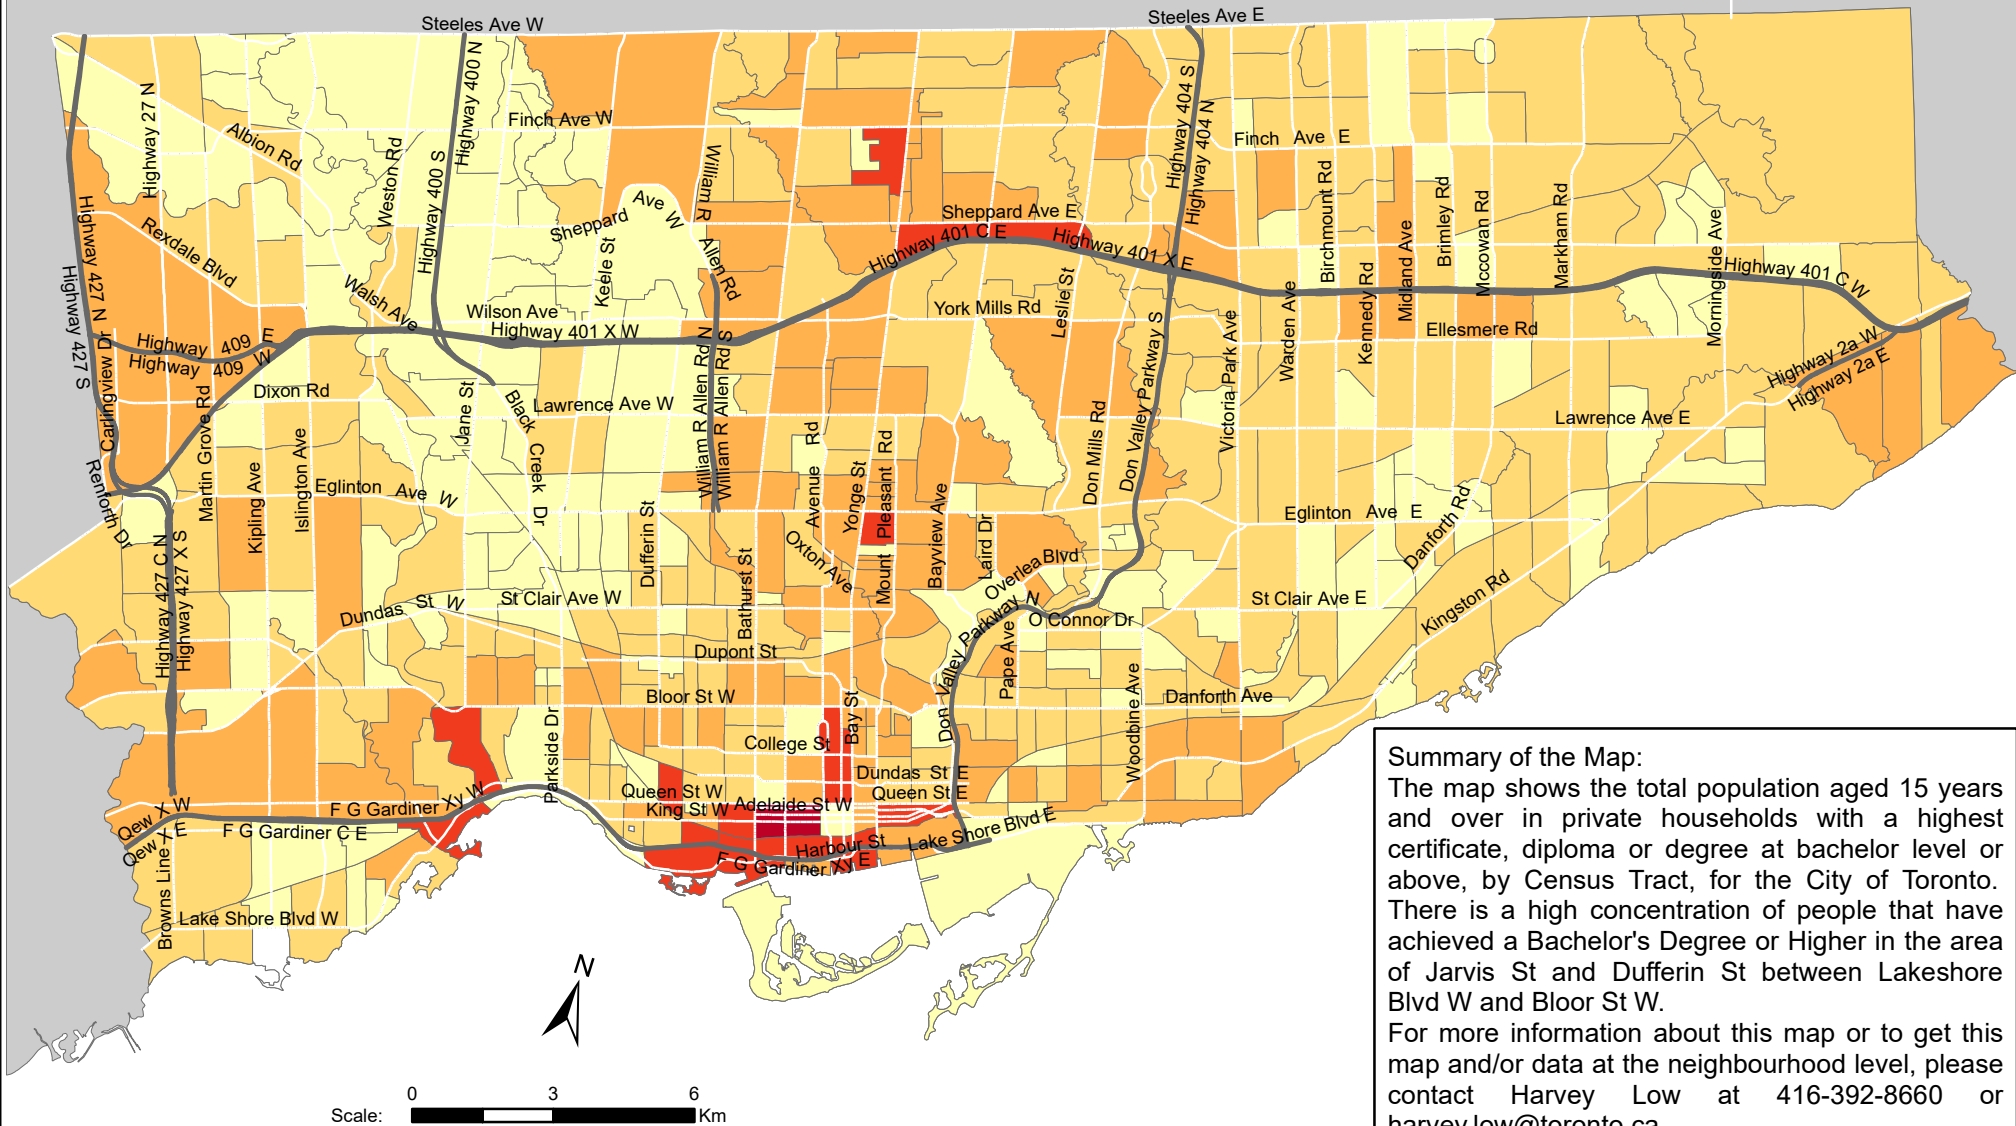

City of Toronto Education - Bachelor Degree or Higher 2016

Summary of the Map:
 The map shows the total population aged 15 years and over in private households with a highest certificate, diploma or degree at bachelor level or above, by Census Tract, for the City of Toronto. There is a high concentration of people that have achieved a Bachelor's Degree or Higher in the area of Jarvis St and Dufferin St between Lakeshore Blvd W and Bloor St W. For more information about this map or to get this map and/or data at the neighbourhood level, please contact Harvey Low at 416-392-8660 or harvey.low@toronto.ca.

Total Population of Highest Level of Education Achieved - Bachelor's Degree or Higher

- 15 - 620
- 621 - 1,195
- 1,196 - 2,295
- 2,296 - 4,680
- 4,681 - 8,535

- Not available/ No data
- Expressway
- Major Arterial