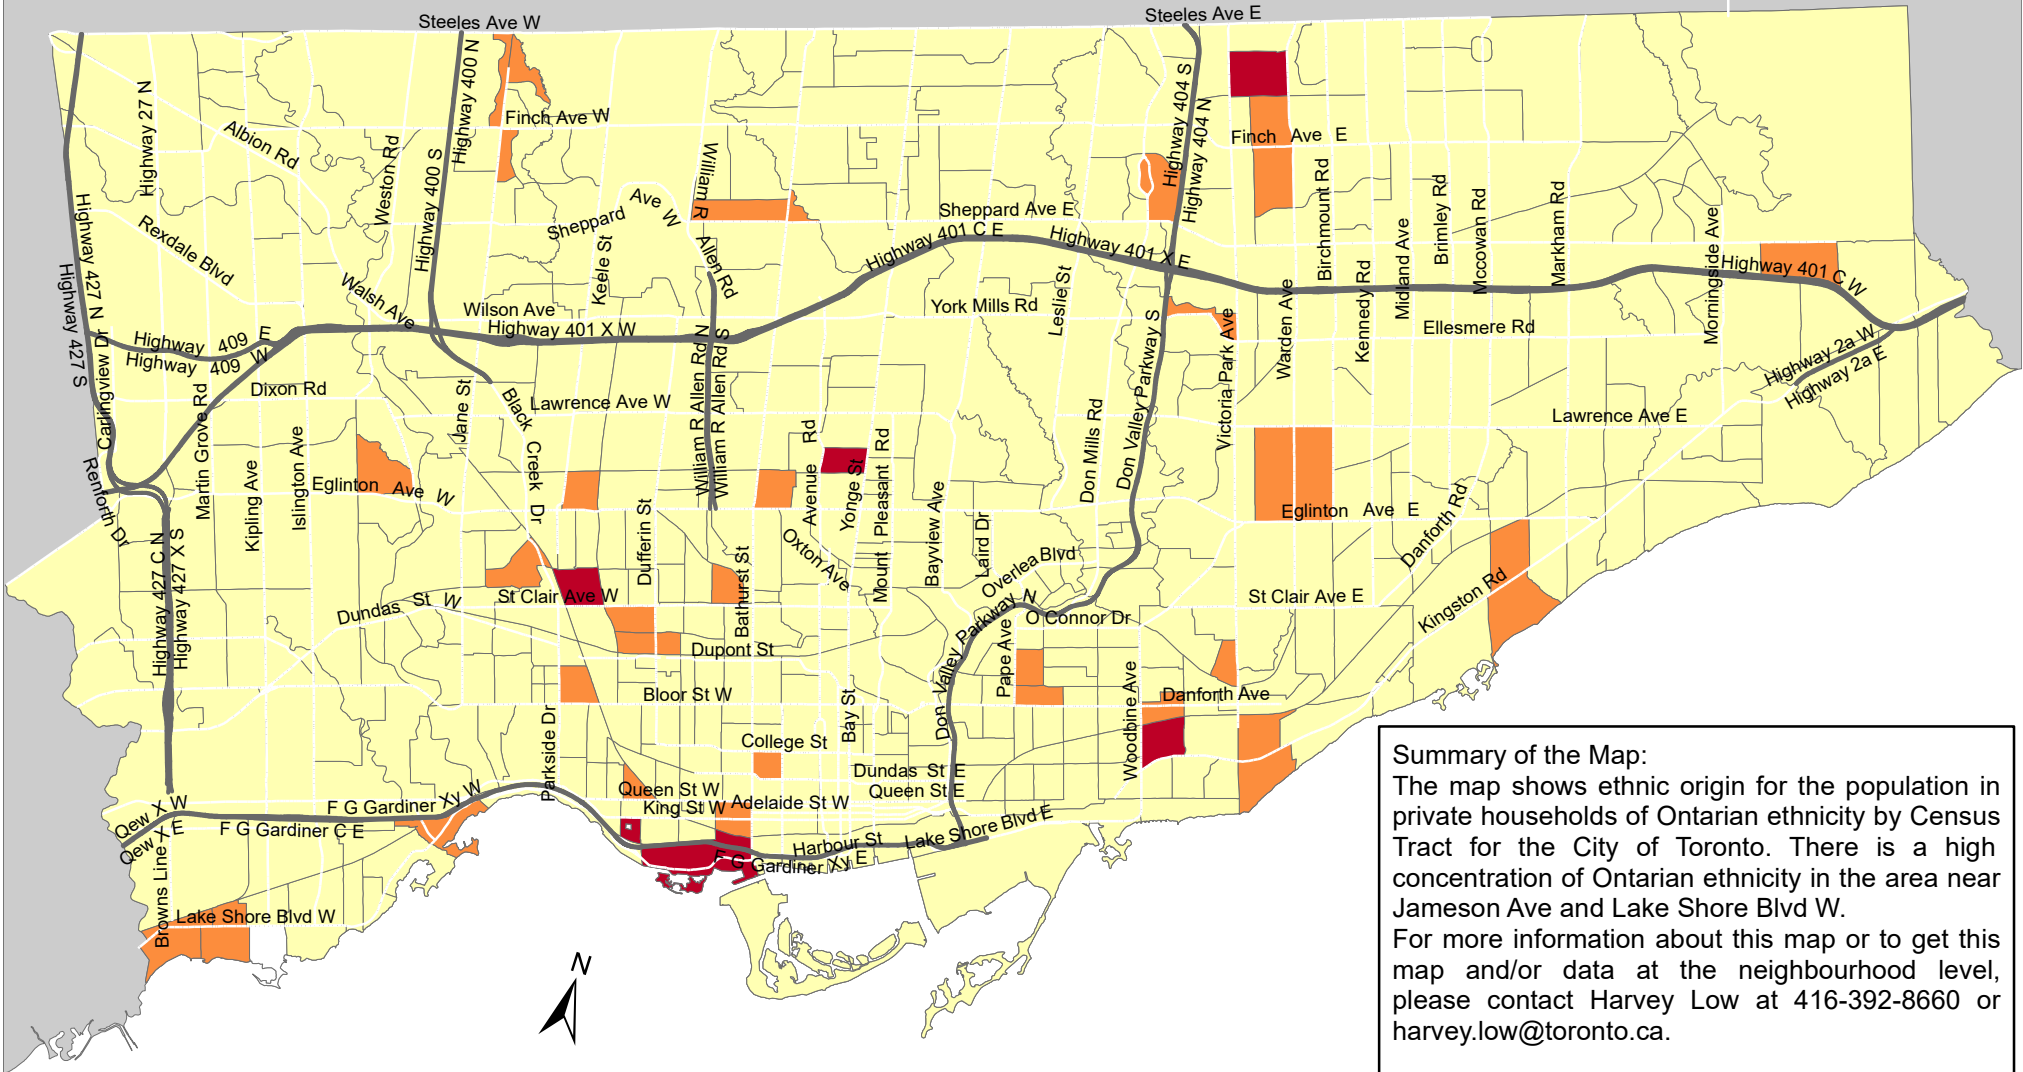

City of Toronto Ethnic Origin - Ontarian 2016

Summary of the Map:
 The map shows ethnic origin for the population in private households of Ontarian ethnicity by Census Tract for the City of Toronto. There is a high concentration of Ontarian ethnicity in the area near Jameson Ave and Lake Shore Blvd W.
 For more information about this map or to get this map and/or data at the neighbourhood level, please contact Harvey Low at 416-392-8660 or harvey.low@toronto.ca.

Ethnic Origin - Ontarian

- Not available/ No data
- Expressway
- Major Arterial

Source: City of Toronto;
 Statistics Canada 2016 Census.

Copyright © 2018 City of Toronto. All Rights Reserved.
 Published: May 2018.