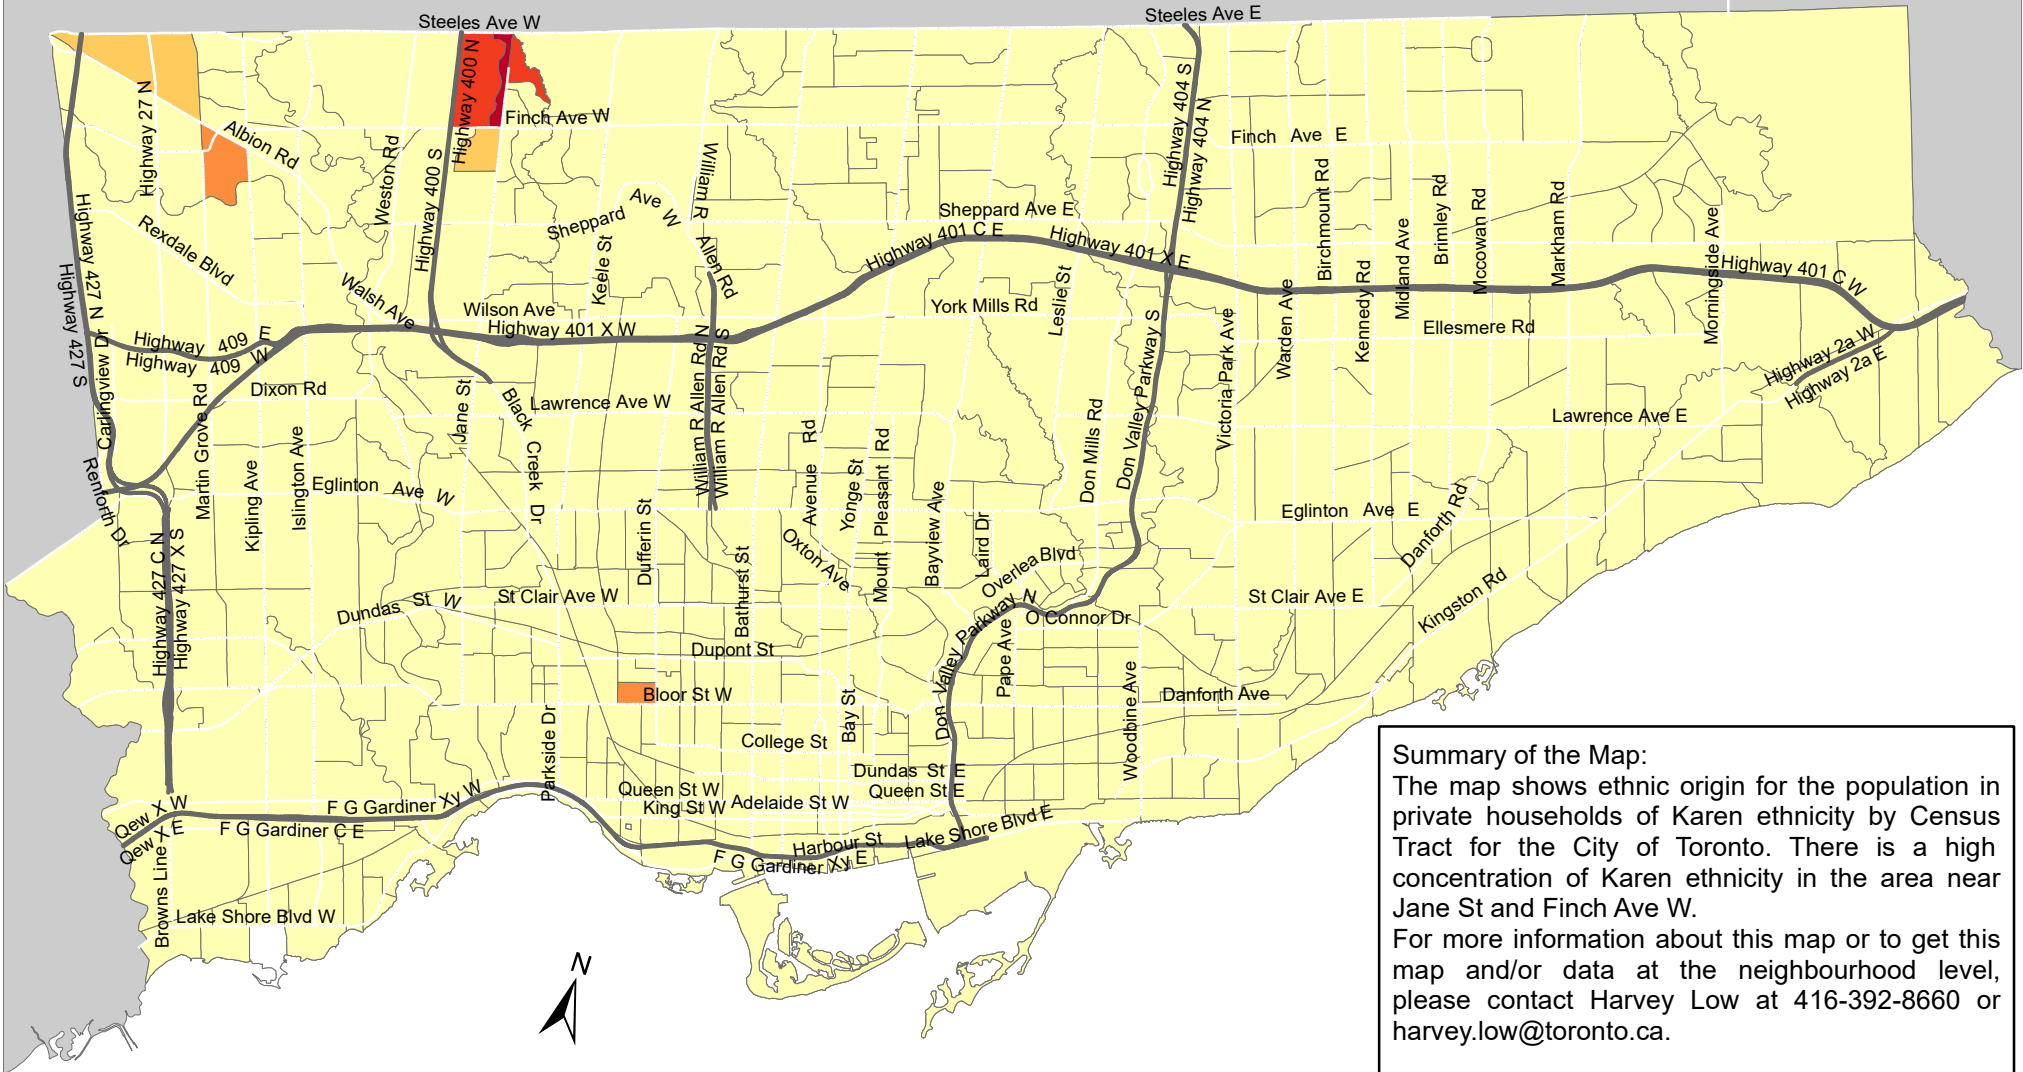

# City of Toronto Ethnic Origin - Karen 2016

**Summary of the Map:**  
 The map shows ethnic origin for the population in private households of Karen ethnicity by Census Tract for the City of Toronto. There is a high concentration of Karen ethnicity in the area near Jane St and Finch Ave W.  
 For more information about this map or to get this map and/or data at the neighbourhood level, please contact Harvey Low at 416-392-8660 or [harvey.low@toronto.ca](mailto:harvey.low@toronto.ca).

<b>Ethnic Origin - Karen</b>	Not available/ No data
0	Expressway
1 - 10	Major Arterial
11 - 20	
21 - 35	
36 - 105	

Source: City of Toronto; Statistics Canada 2016 Census.  
 Copyright © 2018 City of Toronto. All Rights Reserved. Published: May 2018.  
 Prepared by: Social Research and Analysis Unit. Contact: [spar@toronto.ca](mailto:spar@toronto.ca).  
 N.I.E - Not included elsewhere  
 N.O.S - Not otherwise specified