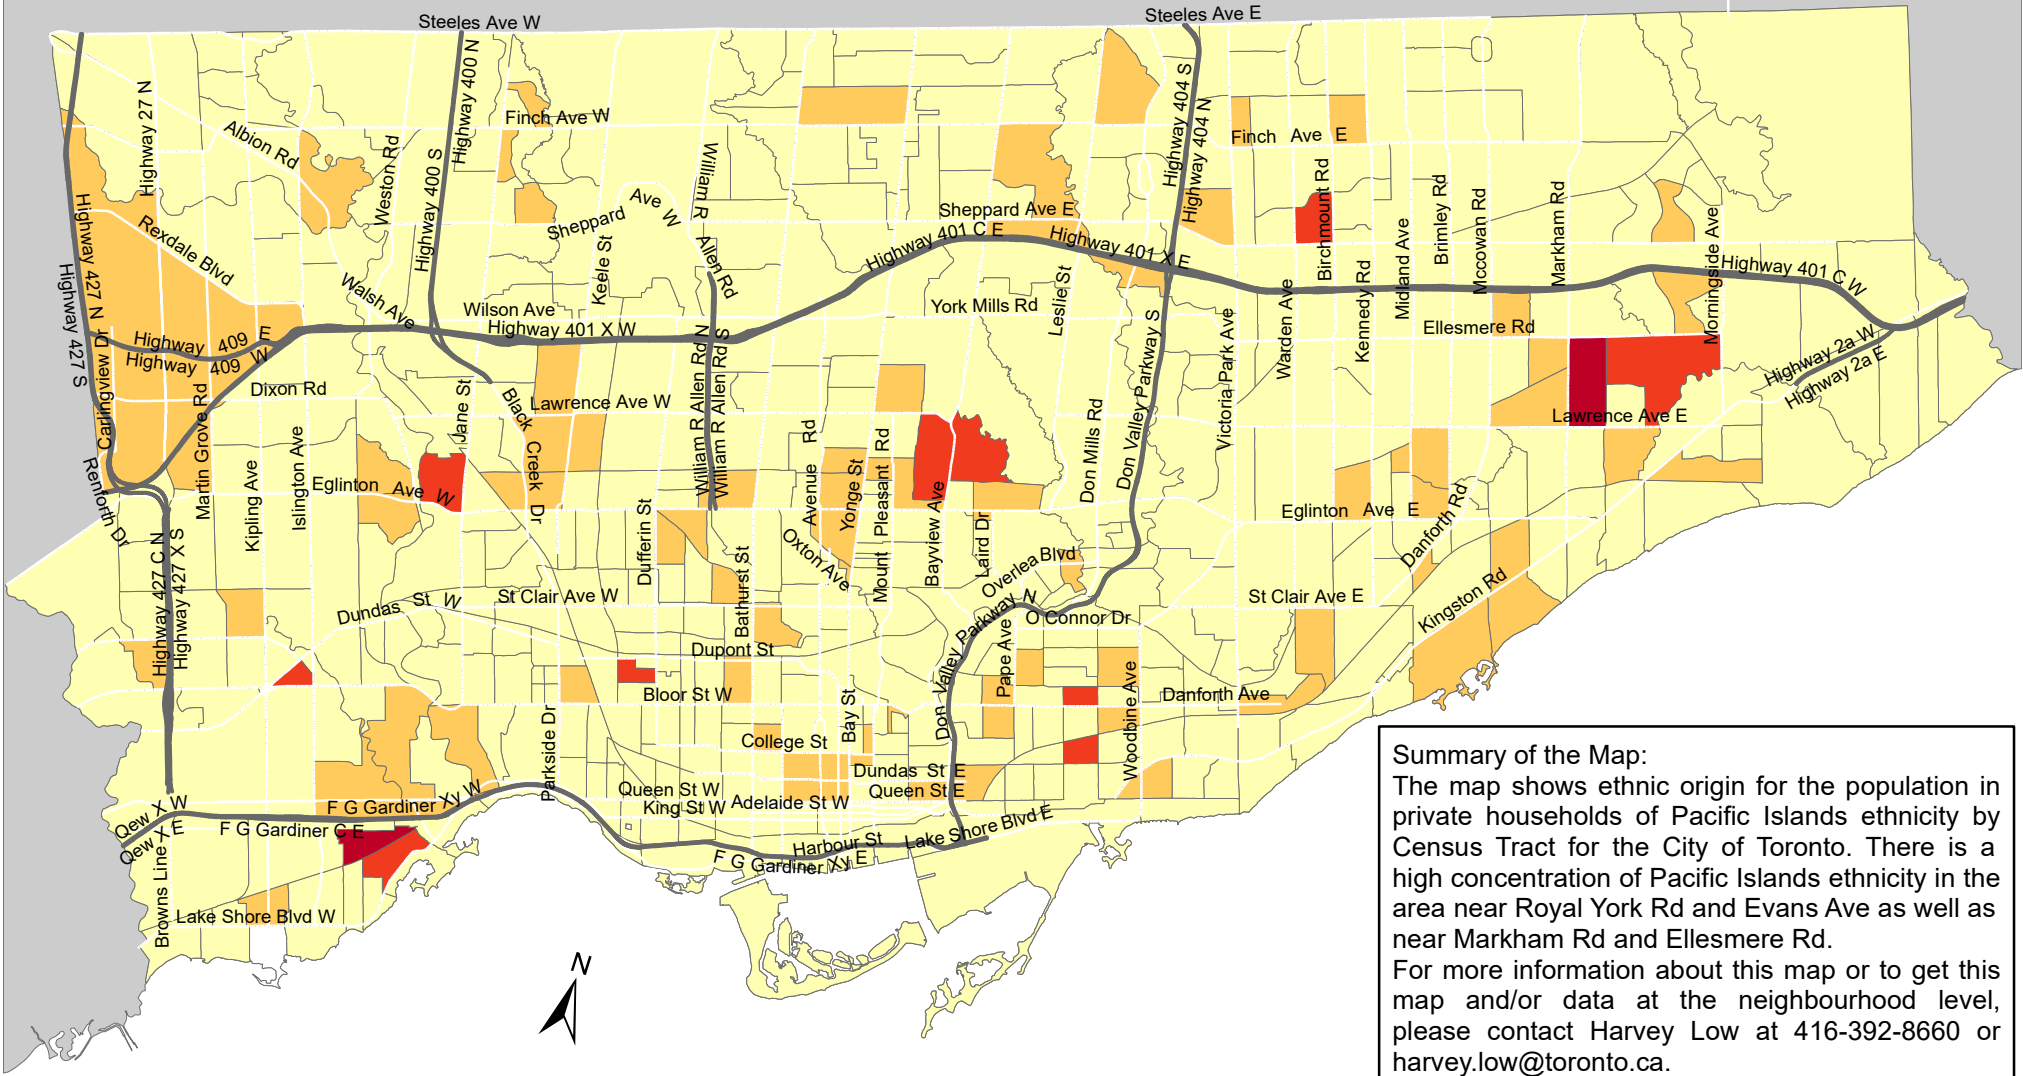

# City of Toronto Ethnic Origin - Pacific Islands 2016

**Summary of the Map:**  
 The map shows ethnic origin for the population in private households of Pacific Islands ethnicity by Census Tract for the City of Toronto. There is a high concentration of Pacific Islands ethnicity in the area near Royal York Rd and Evans Ave as well as near Markham Rd and Ellesmere Rd.  
 For more information about this map or to get this map and/or data at the neighbourhood level, please contact Harvey Low at 416-392-8660 or [harvey.low@toronto.ca](mailto:harvey.low@toronto.ca).

**Ethnic Origin - Pacific Islands**

	0		Not available/ No data
	1 - 15		Expressway
	16 - 25		Major Arterial
	26 - 35		

Source: City of Toronto; Statistics Canada 2016 Census.  
 Copyright © 2018 City of Toronto. All Rights Reserved. Published: May 2018.  
 Prepared by: Social Research and Analysis Unit. Contact: [spar@toronto.ca](mailto:spar@toronto.ca).  
 N.I.E - Not included elsewhere  
 N.O.S - Not otherwise specified