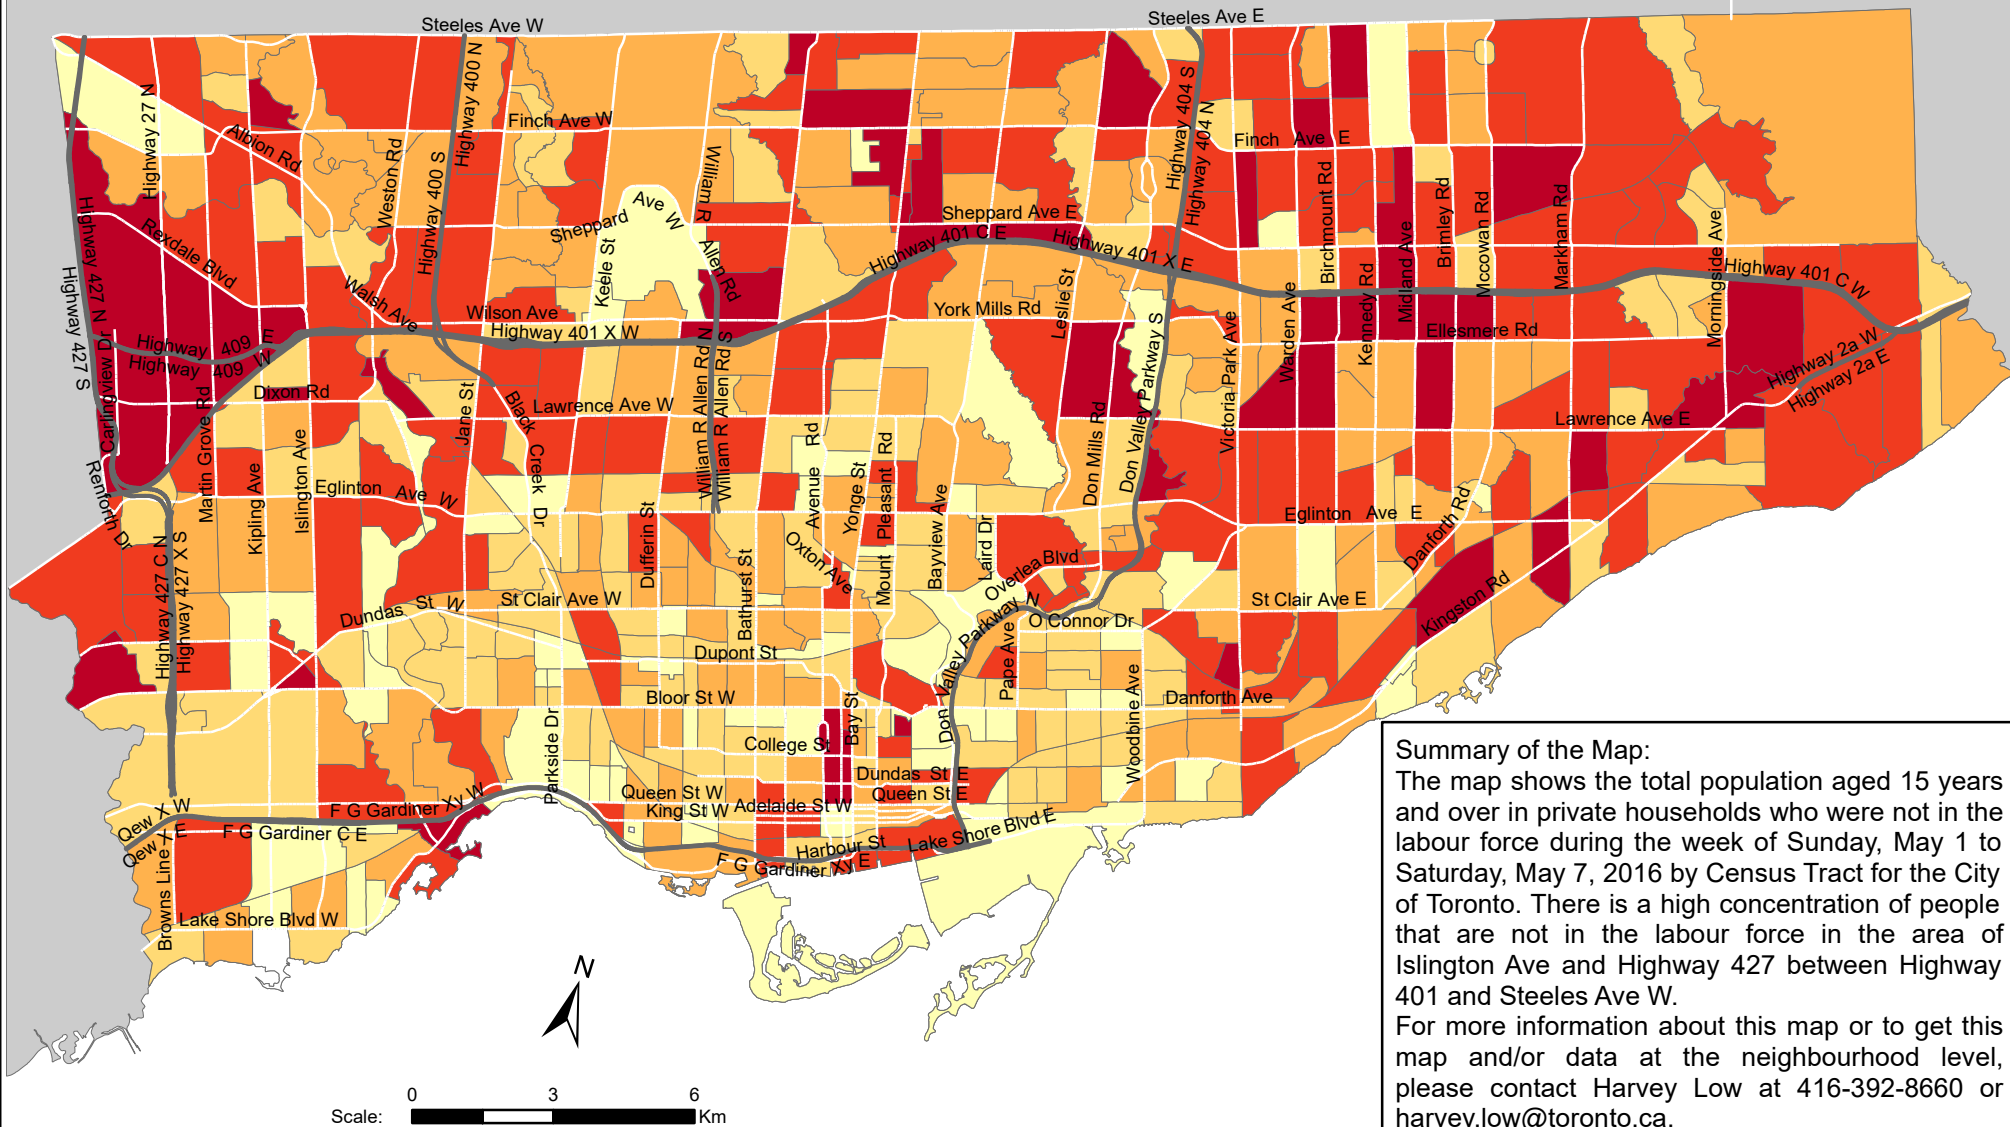

City of Toronto Labour Force - Not In Labour Force 2016

Summary of the Map:
 The map shows the total population aged 15 years and over in private households who were not in the labour force during the week of Sunday, May 1 to Saturday, May 7, 2016 by Census Tract for the City of Toronto. There is a high concentration of people that are not in the labour force in the area of Islington Ave and Highway 427 between Highway 401 and Steeles Ave W.
 For more information about this map or to get this map and/or data at the neighbourhood level, please contact Harvey Low at 416-392-8660 or harvey.low@toronto.ca.

Total Population Not in Labour Force

- 20 - 760
- 761 - 1,240
- 1,241 - 1,700
- 1,701 - 2,355
- 2,356 - 4,550

- Not available/ No data
- Expressway
- Major Arterial

Source: City of Toronto;
 Statistics Canada 2016 Census.