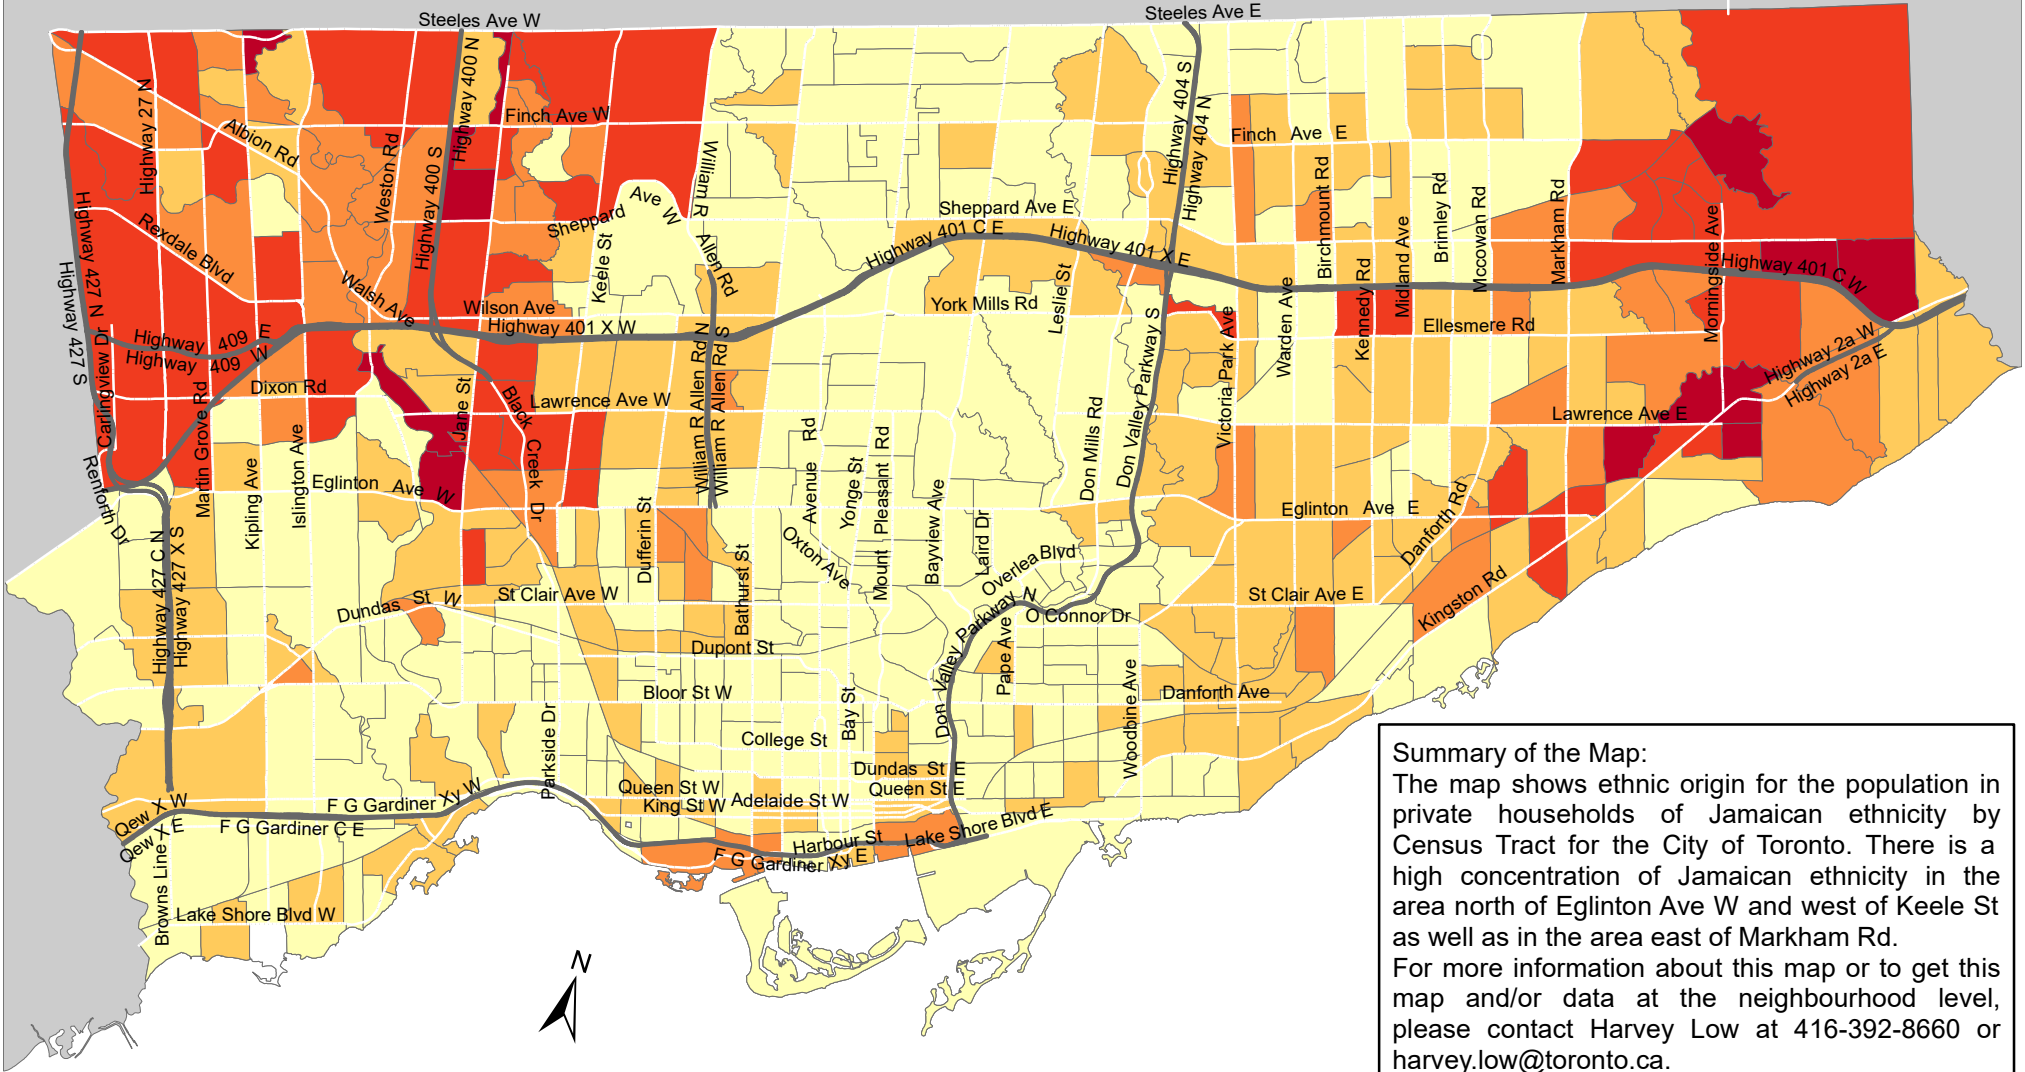

City of Toronto Ethnic Origin - Jamaican 2016

Summary of the Map:
 The map shows ethnic origin for the population in private households of Jamaican ethnicity by Census Tract for the City of Toronto. There is a high concentration of Jamaican ethnicity in the area north of Eglinton Ave W and west of Keele St as well as in the area east of Markham Rd. For more information about this map or to get this map and/or data at the neighbourhood level, please contact Harvey Low at 416-392-8660 or harvey.low@toronto.ca.

Ethnic Origin - Jamaican

- Not available/ No data
- Expressway
- Major Arterial

Source: City of Toronto;
 Statistics Canada 2016 Census.

Copyright © 2018 City of Toronto. All Rights Reserved.
 Published: May 2018.