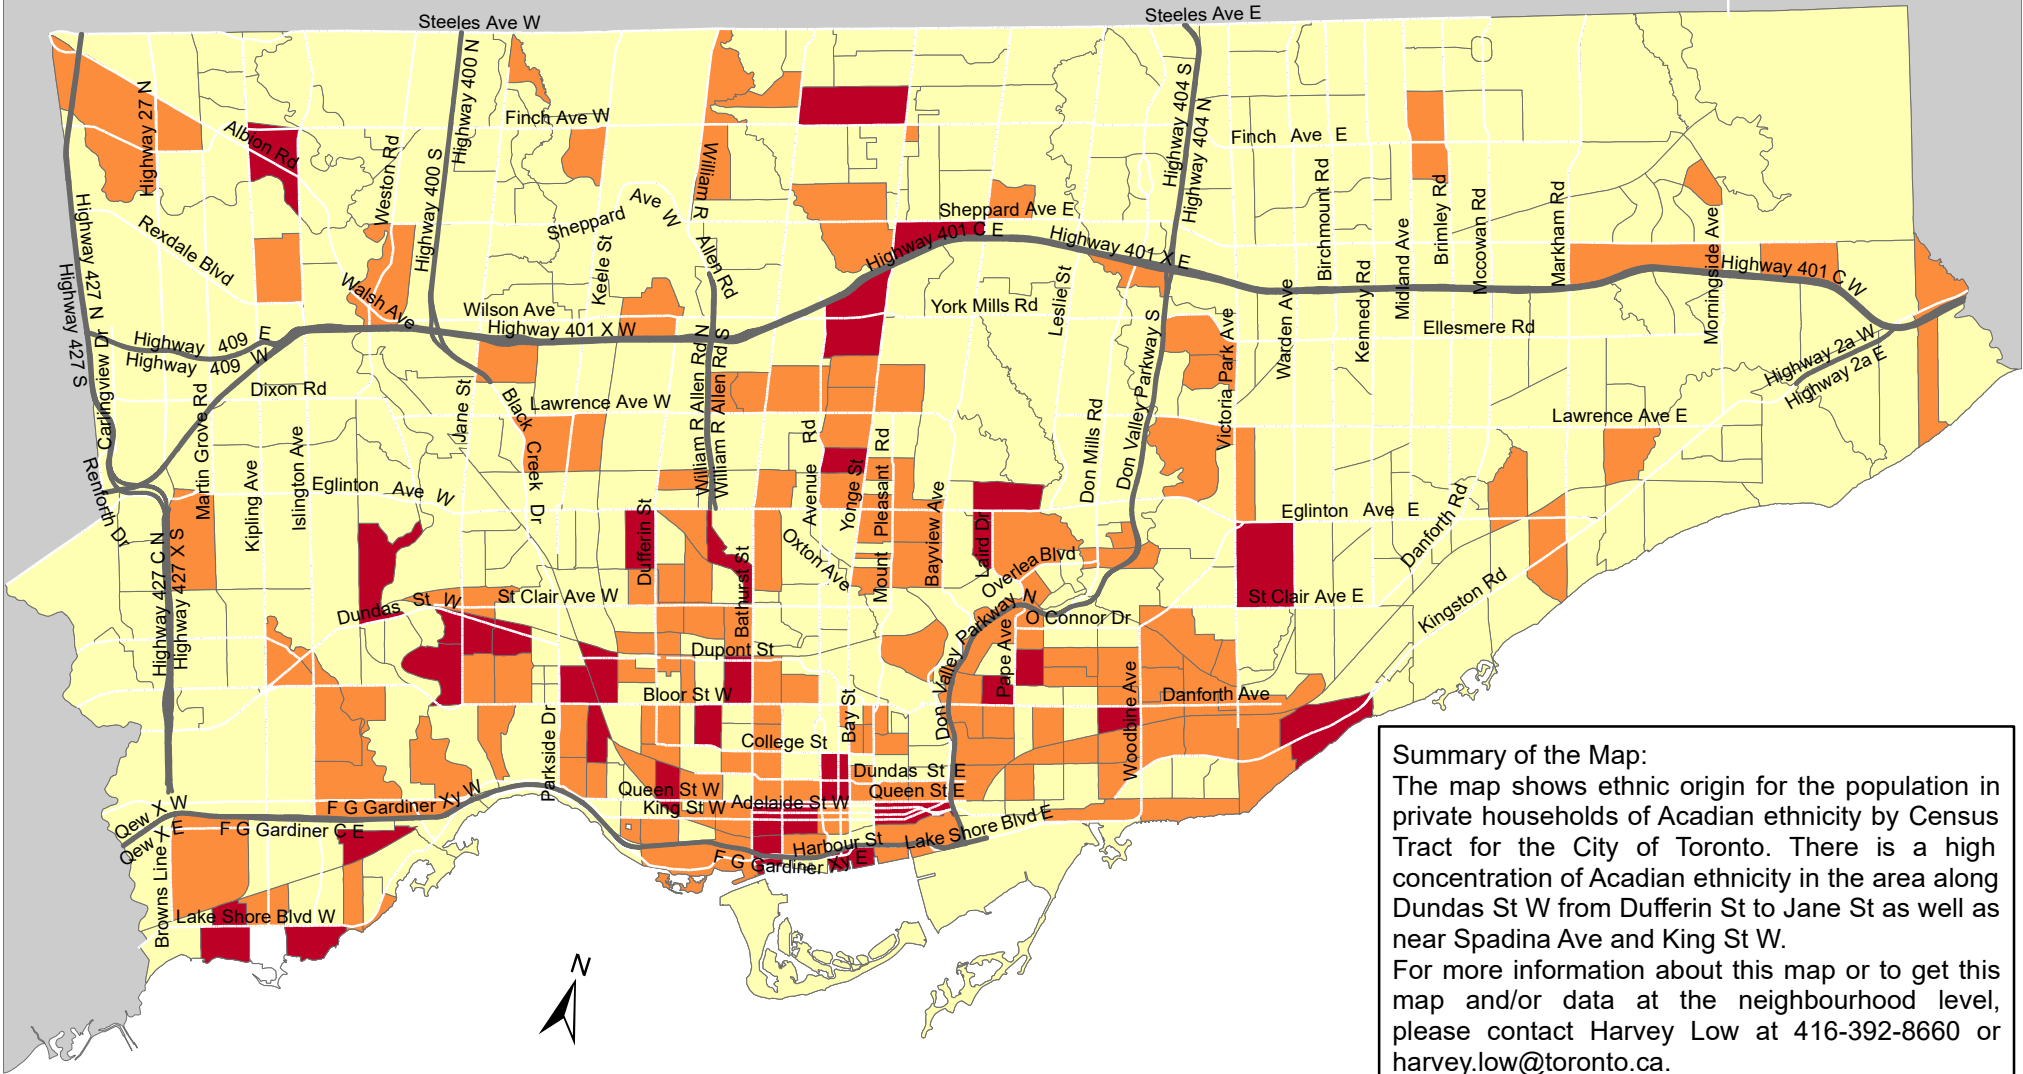

City of Toronto Ethnic Origin - Acadian 2016

Summary of the Map:
 The map shows ethnic origin for the population in private households of Acadian ethnicity by Census Tract for the City of Toronto. There is a high concentration of Acadian ethnicity in the area along Dundas St W from Dufferin St to Jane St as well as near Spadina Ave and King St W.
 For more information about this map or to get this map and/or data at the neighbourhood level, please contact Harvey Low at 416-392-8660 or harvey.low@toronto.ca.