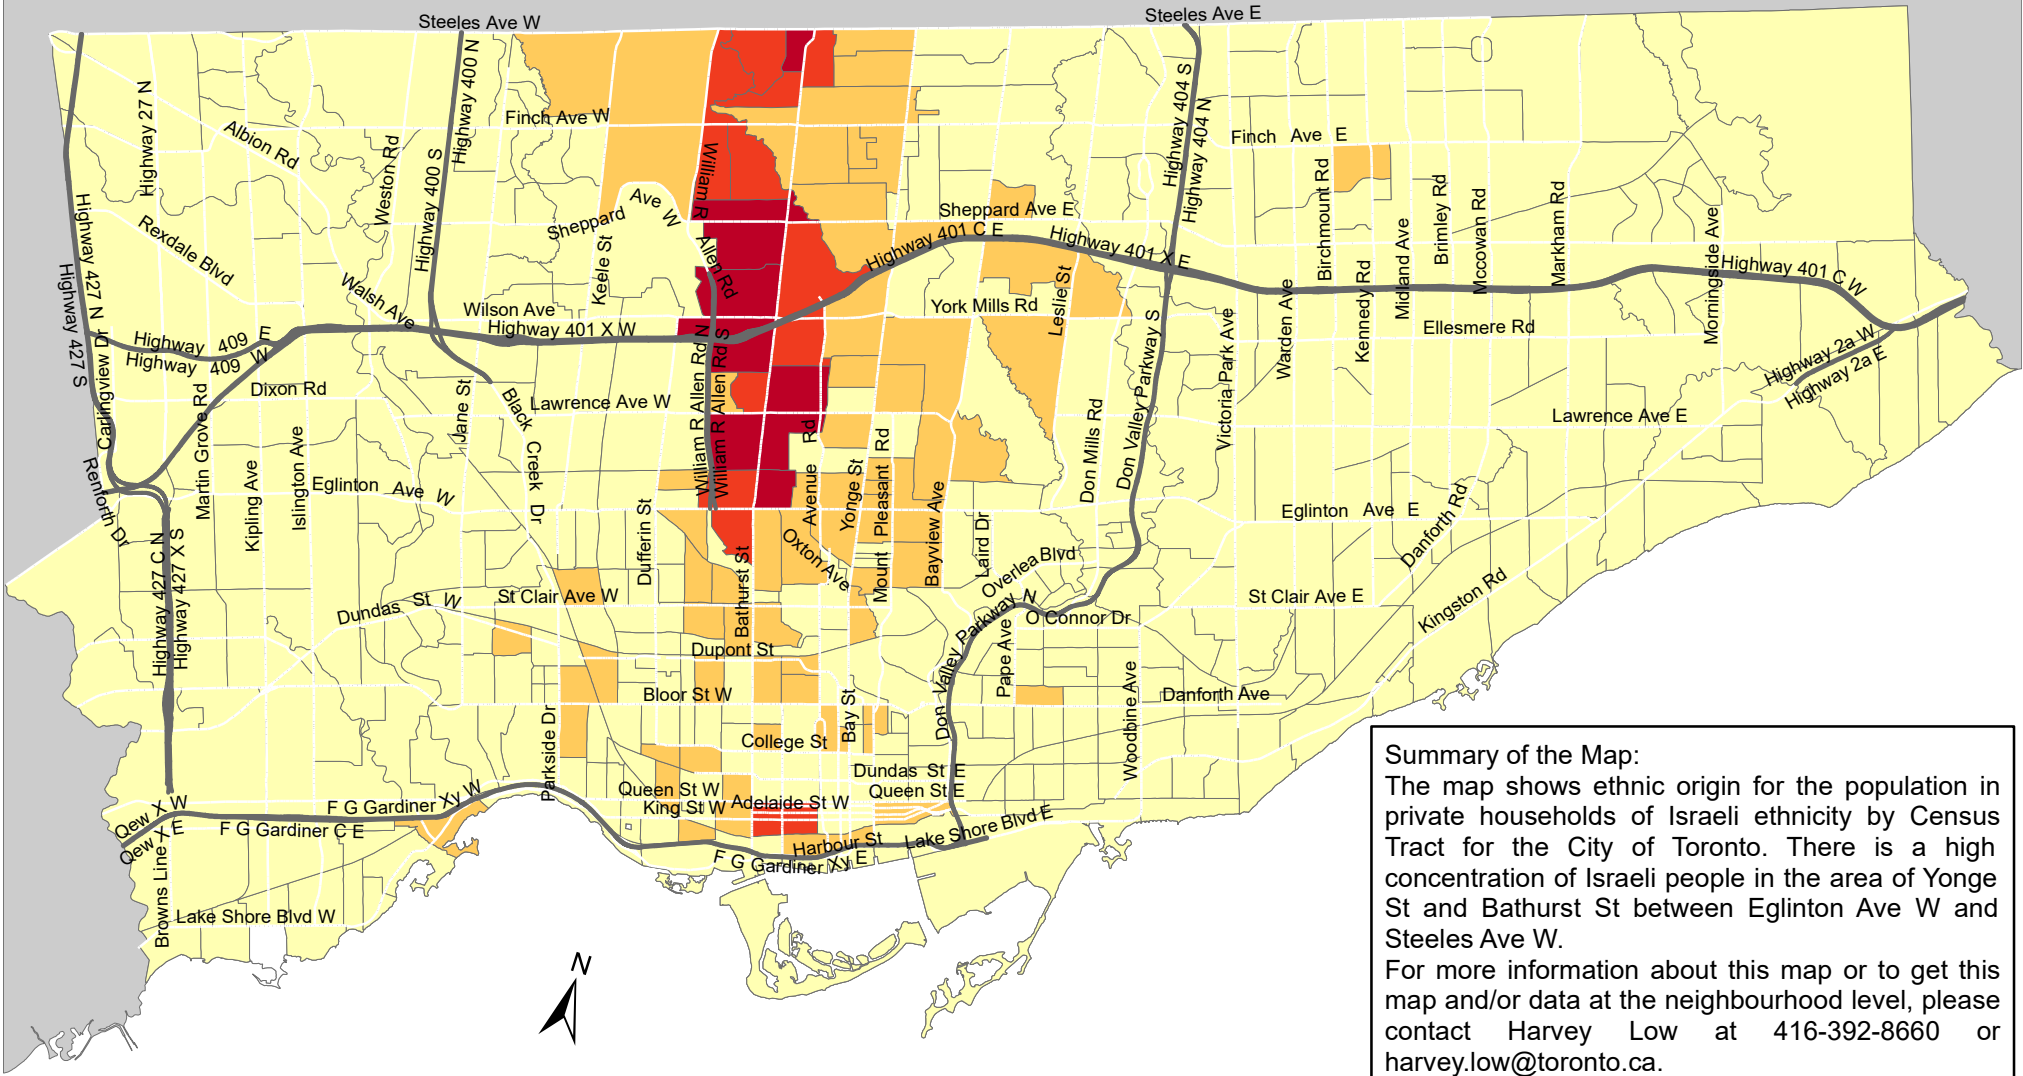

# City of Toronto Ethnic Origin - Israeli 2016

**Summary of the Map:**  
 The map shows ethnic origin for the population in private households of Israeli ethnicity by Census Tract for the City of Toronto. There is a high concentration of Israeli people in the area of Yonge St and Bathurst St between Eglinton Ave W and Steeles Ave W.  
 For more information about this map or to get this map and/or data at the neighbourhood level, please contact Harvey Low at 416-392-8660 or [harvey.low@toronto.ca](mailto:harvey.low@toronto.ca).

## Ethnic Origin - Israeli

- 0 - 15
- 16 - 65
- 66 - 140
- 141 - 255

- Not available/ No data
- Expressway
- Major Arterial

Source: City of Toronto;  
 Statistics Canada 2016 Census.

Copyright © 2018 City of Toronto. All Rights Reserved.  
 Published: May 2018.