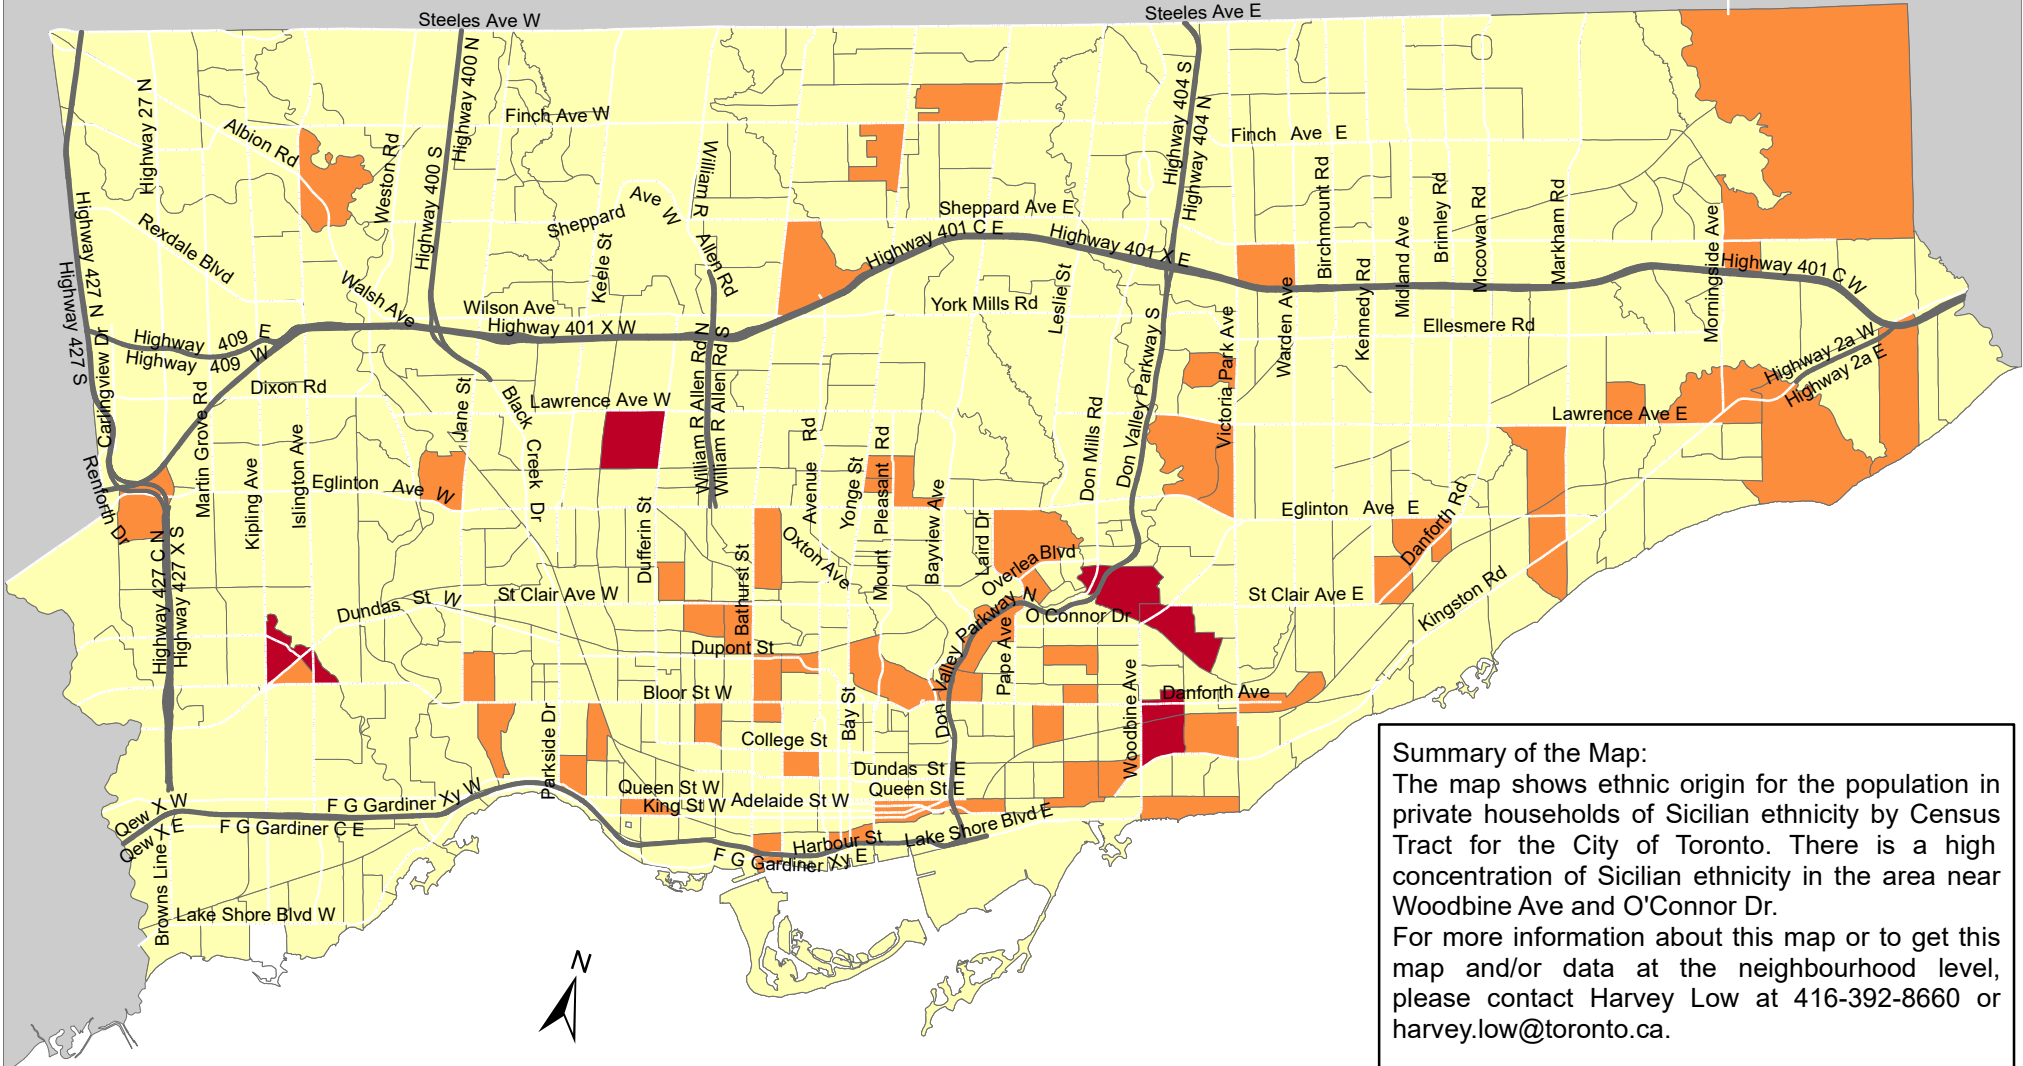

City of Toronto Ethnic Origin - Sicilian 2016

Summary of the Map:
 The map shows ethnic origin for the population in private households of Sicilian ethnicity by Census Tract for the City of Toronto. There is a high concentration of Sicilian ethnicity in the area near Woodbine Ave and O'Connor Dr.
 For more information about this map or to get this map and/or data at the neighbourhood level, please contact Harvey Low at 416-392-8660 or harvey.low@toronto.ca.