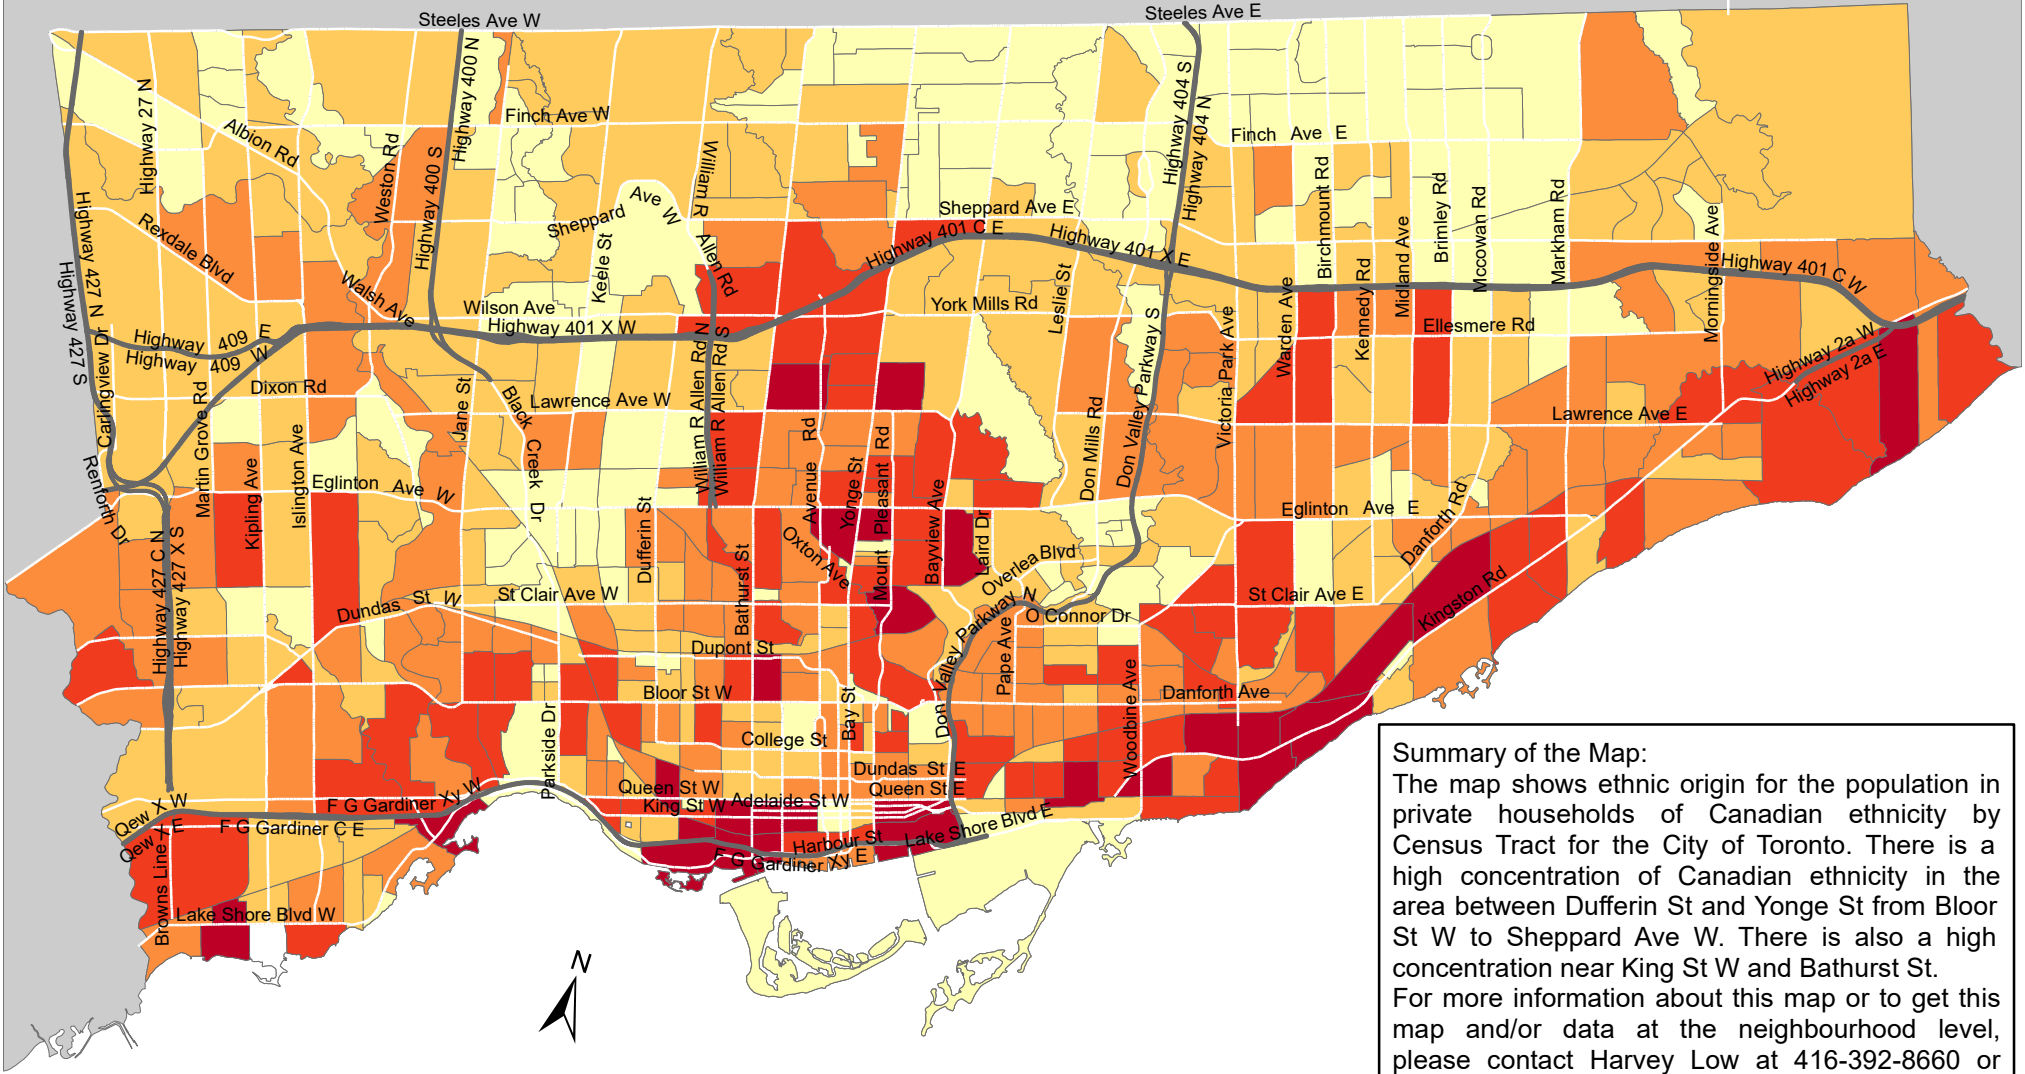

City of Toronto Ethnic Origin - Canadian 2016

Summary of the Map:
 The map shows ethnic origin for the population in private households of Canadian ethnicity by Census Tract for the City of Toronto. There is a high concentration of Canadian ethnicity in the area between Dufferin St and Yonge St from Bloor St W to Sheppard Ave W. There is also a high concentration near King St W and Bathurst St. For more information about this map or to get this map and/or data at the neighbourhood level, please contact Harvey Low at 416-392-8660 or harvey.low@toronto.ca.