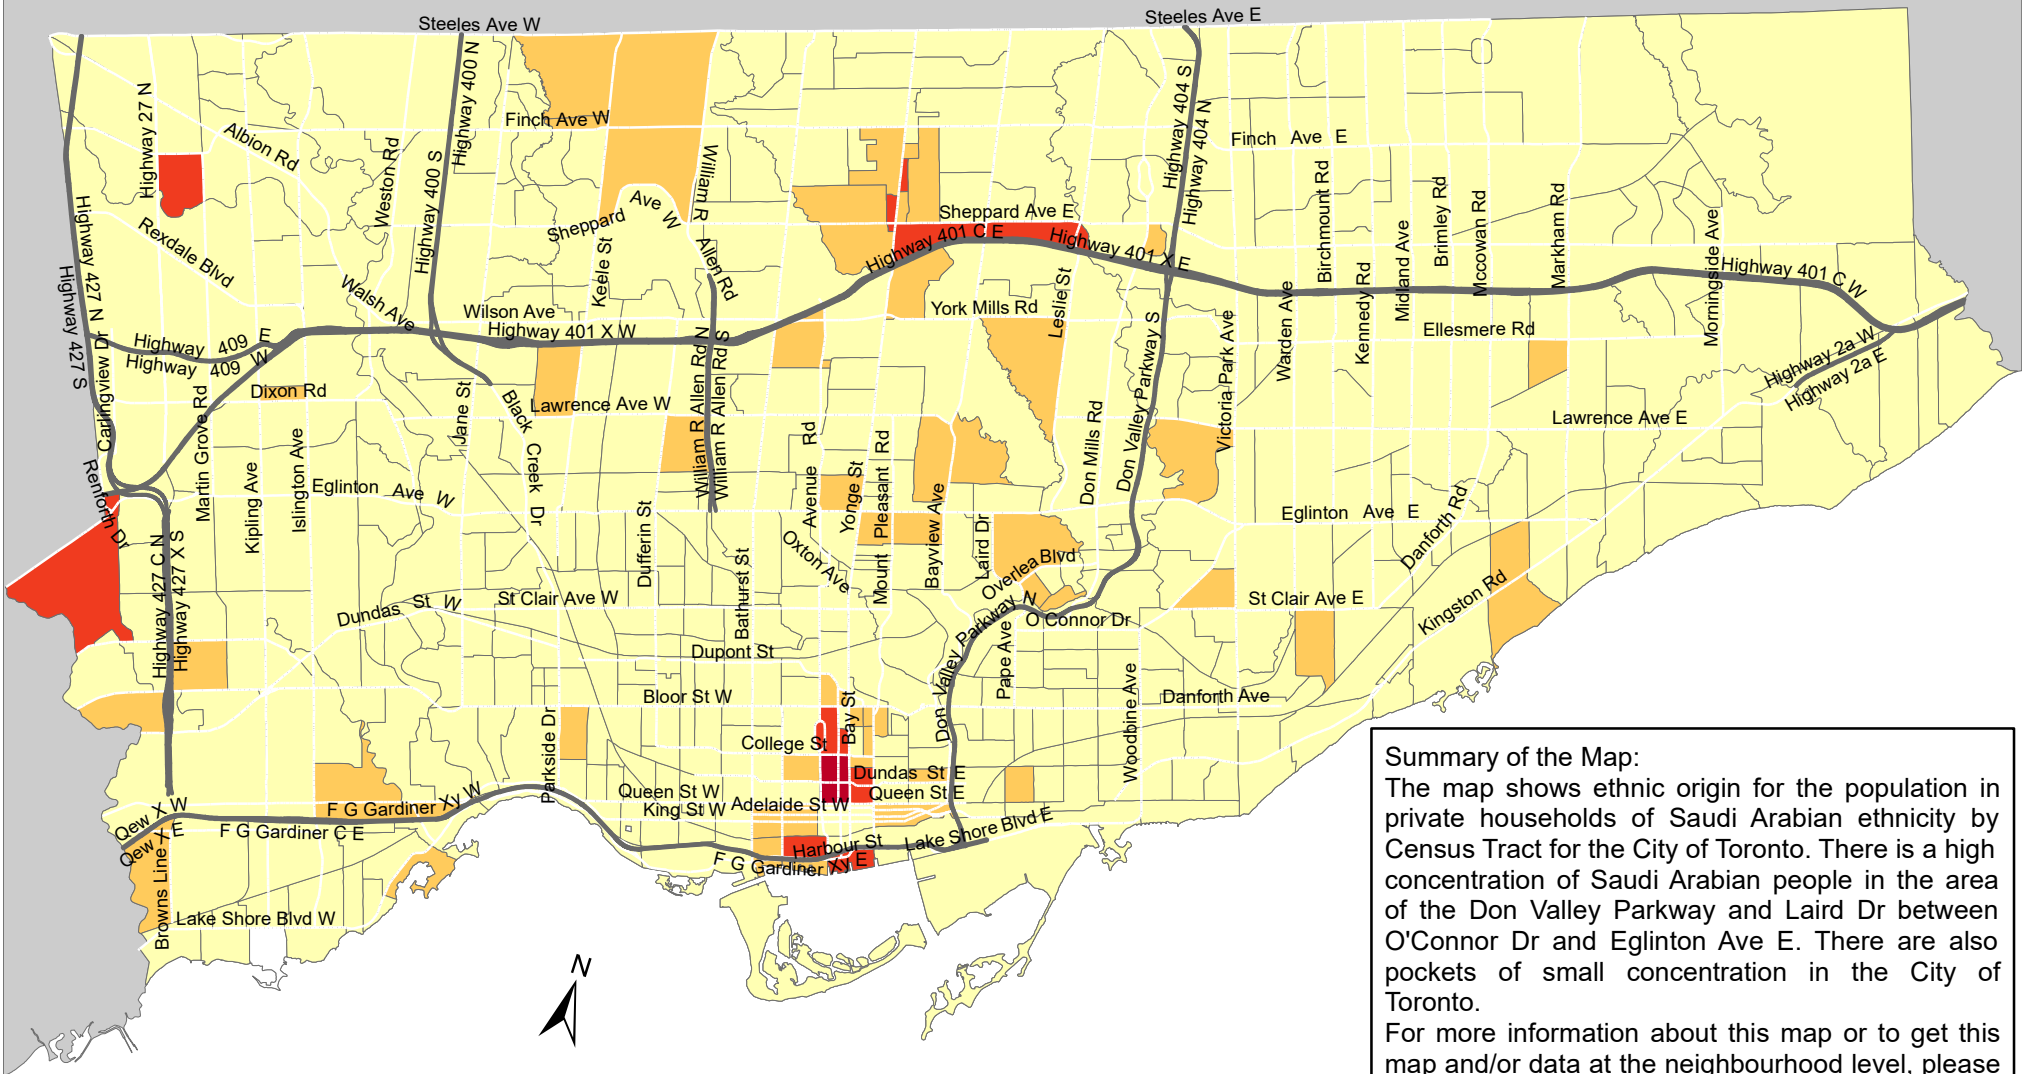

City of Toronto Ethnic Origin - Saudi Arabian 2016

Summary of the Map:
 The map shows ethnic origin for the population in private households of Saudi Arabian ethnicity by Census Tract for the City of Toronto. There is a high concentration of Saudi Arabian people in the area of the Don Valley Parkway and Laird Dr between O'Connor Dr and Eglinton Ave E. There are also pockets of small concentration in the City of Toronto.
 For more information about this map or to get this map and/or data at the neighbourhood level, please contact Harvey Low at 416-392-8660 or harvey.low@toronto.ca.

Ethnic Origin - Saudi Arabian

- Not available/ No data
- Expressway
- Major Arterial

Source: City of Toronto;
 Statistics Canada 2016 Census.

Copyright © 2018 City of Toronto. All Rights Reserved.
 Published: May 2018.