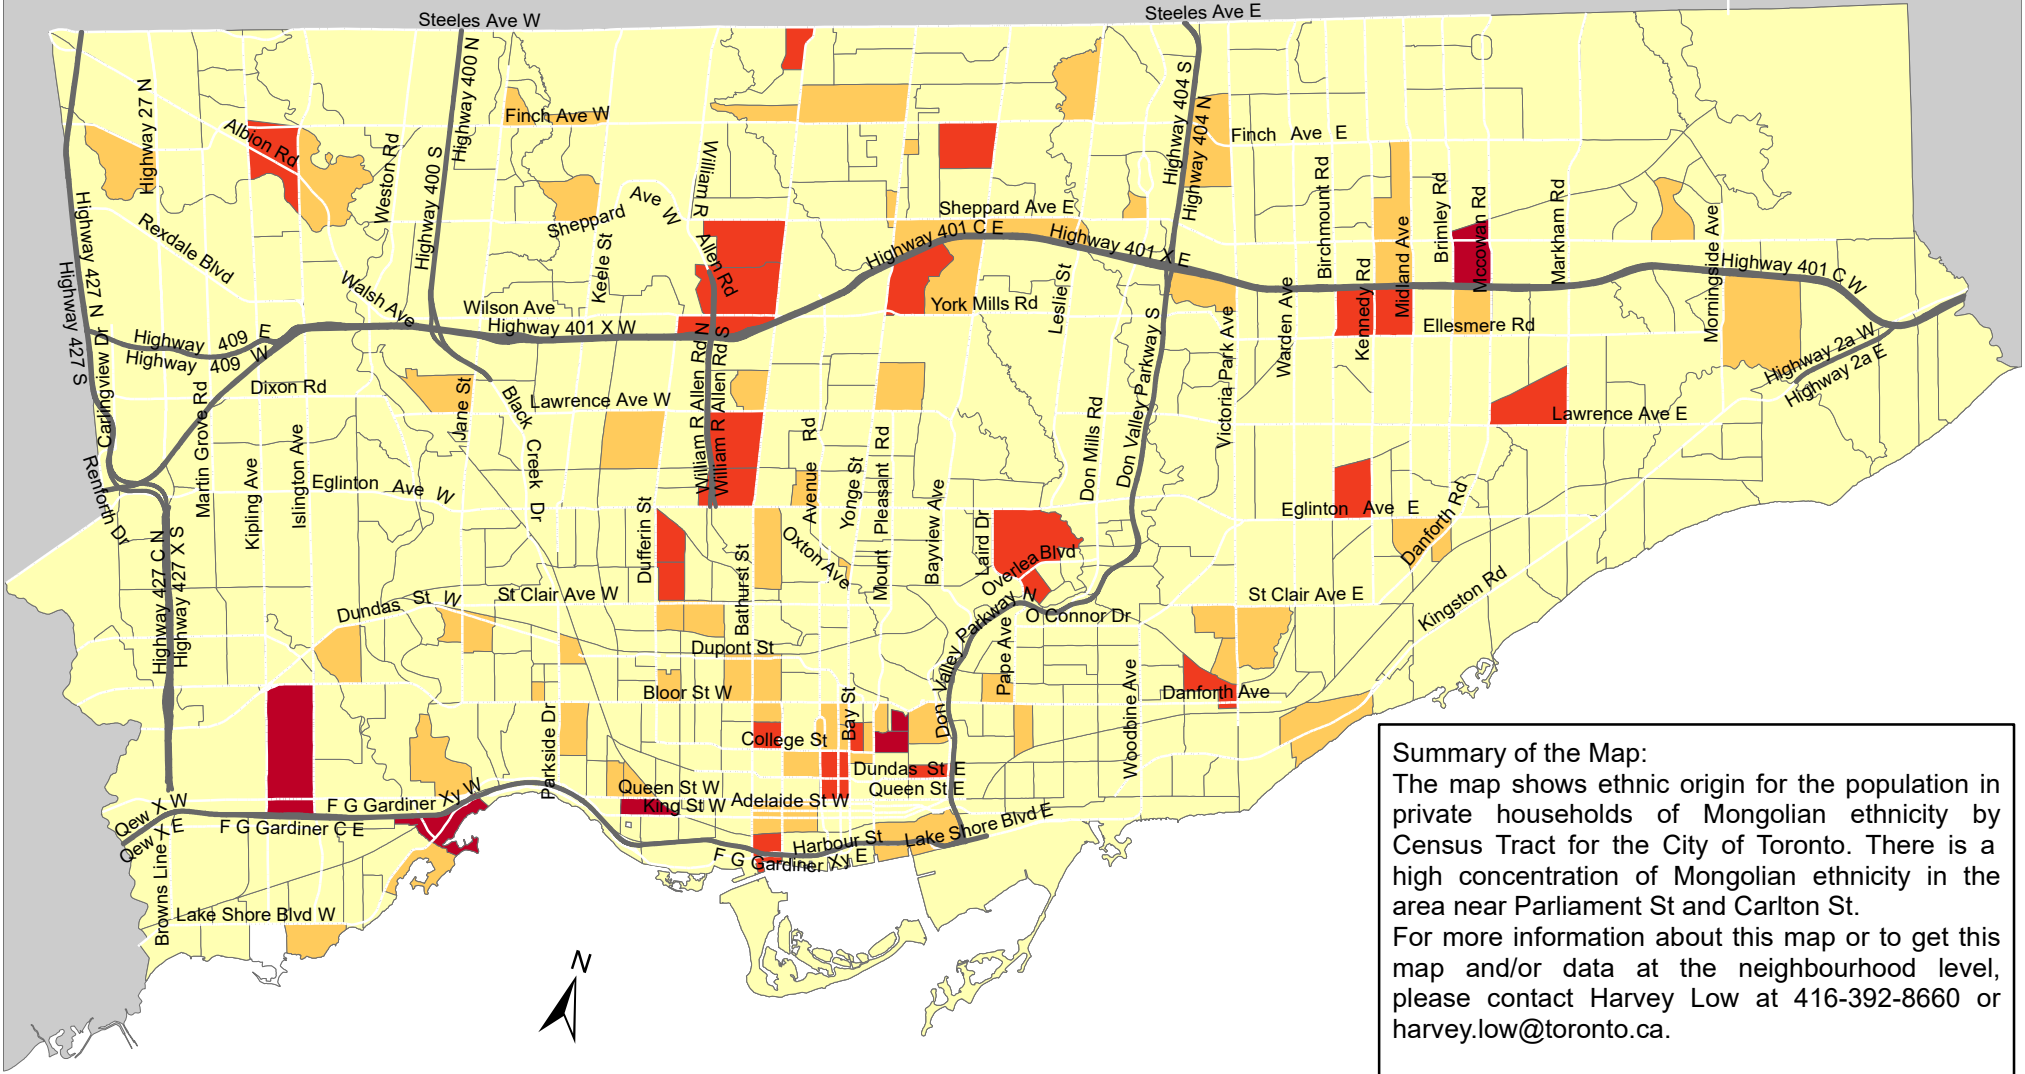

# City of Toronto Ethnic Origin - Mongolian 2016

**Summary of the Map:**  
 The map shows ethnic origin for the population in private households of Mongolian ethnicity by Census Tract for the City of Toronto. There is a high concentration of Mongolian ethnicity in the area near Parliament St and Carlton St.  
 For more information about this map or to get this map and/or data at the neighbourhood level, please contact Harvey Low at 416-392-8660 or [harvey.low@toronto.ca](mailto:harvey.low@toronto.ca).