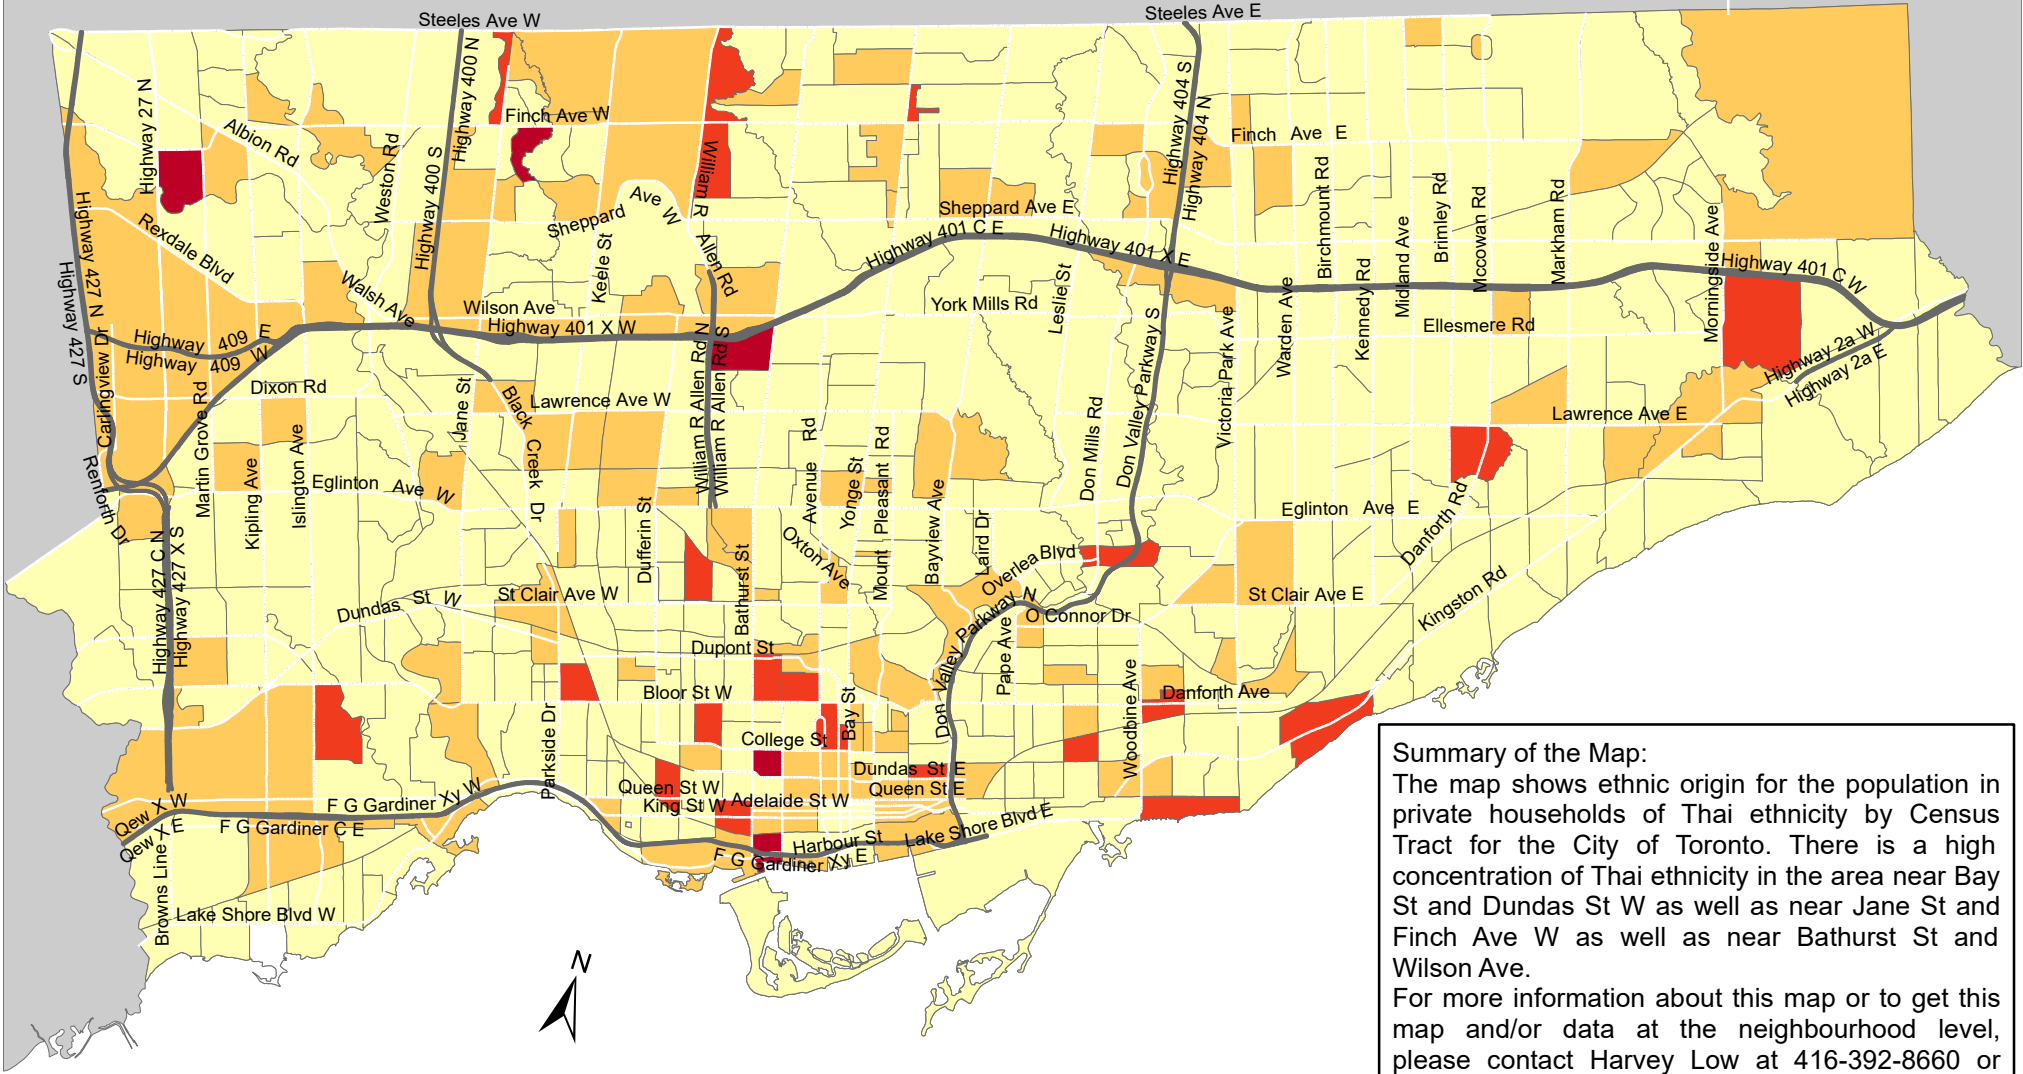

# City of Toronto Ethnic Origin - Thai 2016

**Summary of the Map:**  
 The map shows ethnic origin for the population in private households of Thai ethnicity by Census Tract for the City of Toronto. There is a high concentration of Thai ethnicity in the area near Bay St and Dundas St W as well as near Jane St and Finch Ave W as well as near Bathurst St and Wilson Ave.  
 For more information about this map or to get this map and/or data at the neighbourhood level, please contact Harvey Low at 416-392-8660 or [harvey.low@toronto.ca](mailto:harvey.low@toronto.ca).