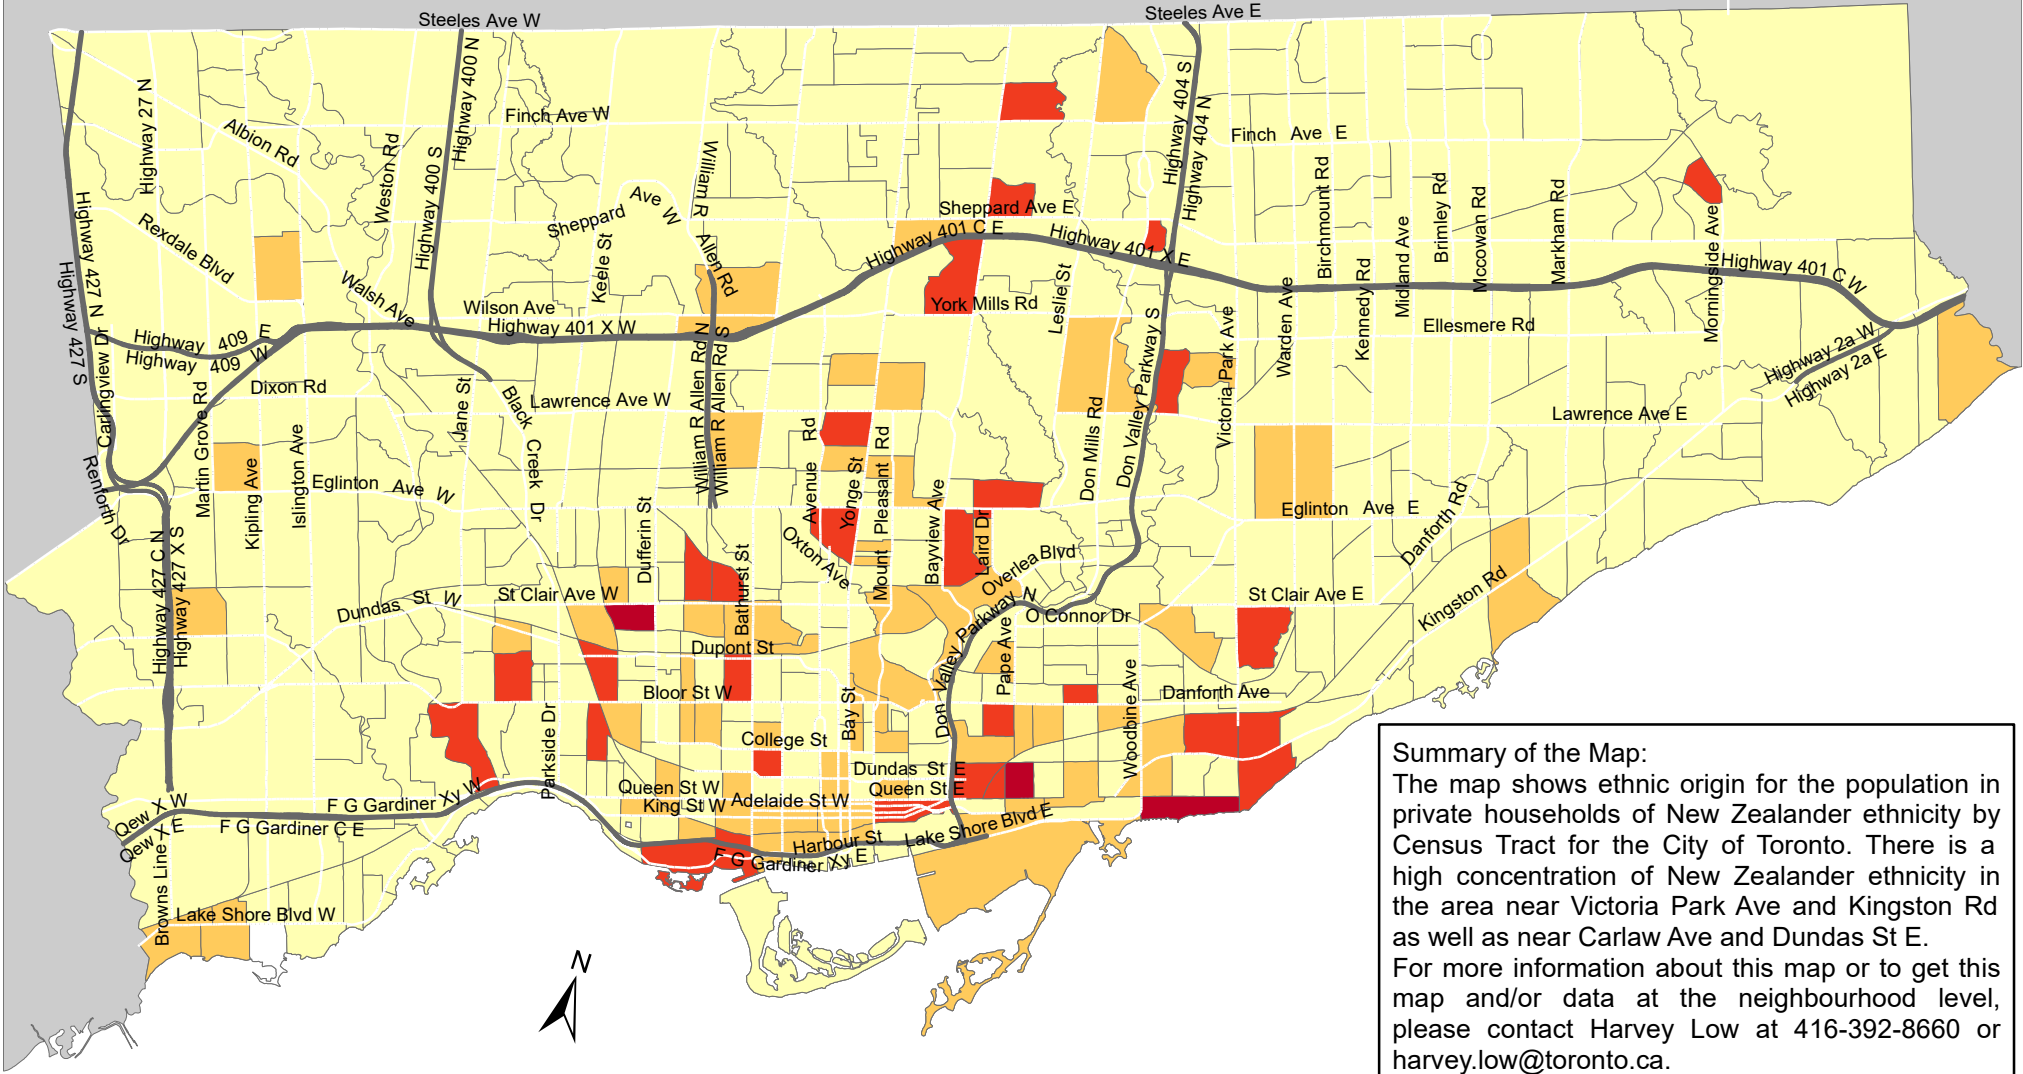

# City of Toronto Ethnic Origin - New Zealander 2016

**Summary of the Map:**  
 The map shows ethnic origin for the population in private households of New Zealander ethnicity by Census Tract for the City of Toronto. There is a high concentration of New Zealander ethnicity in the area near Victoria Park Ave and Kingston Rd as well as near Carlaw Ave and Dundas St E.  
 For more information about this map or to get this map and/or data at the neighbourhood level, please contact Harvey Low at 416-392-8660 or [harvey.low@toronto.ca](mailto:harvey.low@toronto.ca).

**Ethnic Origin - New Zealander**

	0		Not available/ No data
	1 - 10		Expressway
	11 - 25		Major Arterial
	26 - 40		

Source: City of Toronto; Statistics Canada 2016 Census.

Copyright © 2018 City of Toronto. All Rights Reserved. Published: May 2018.