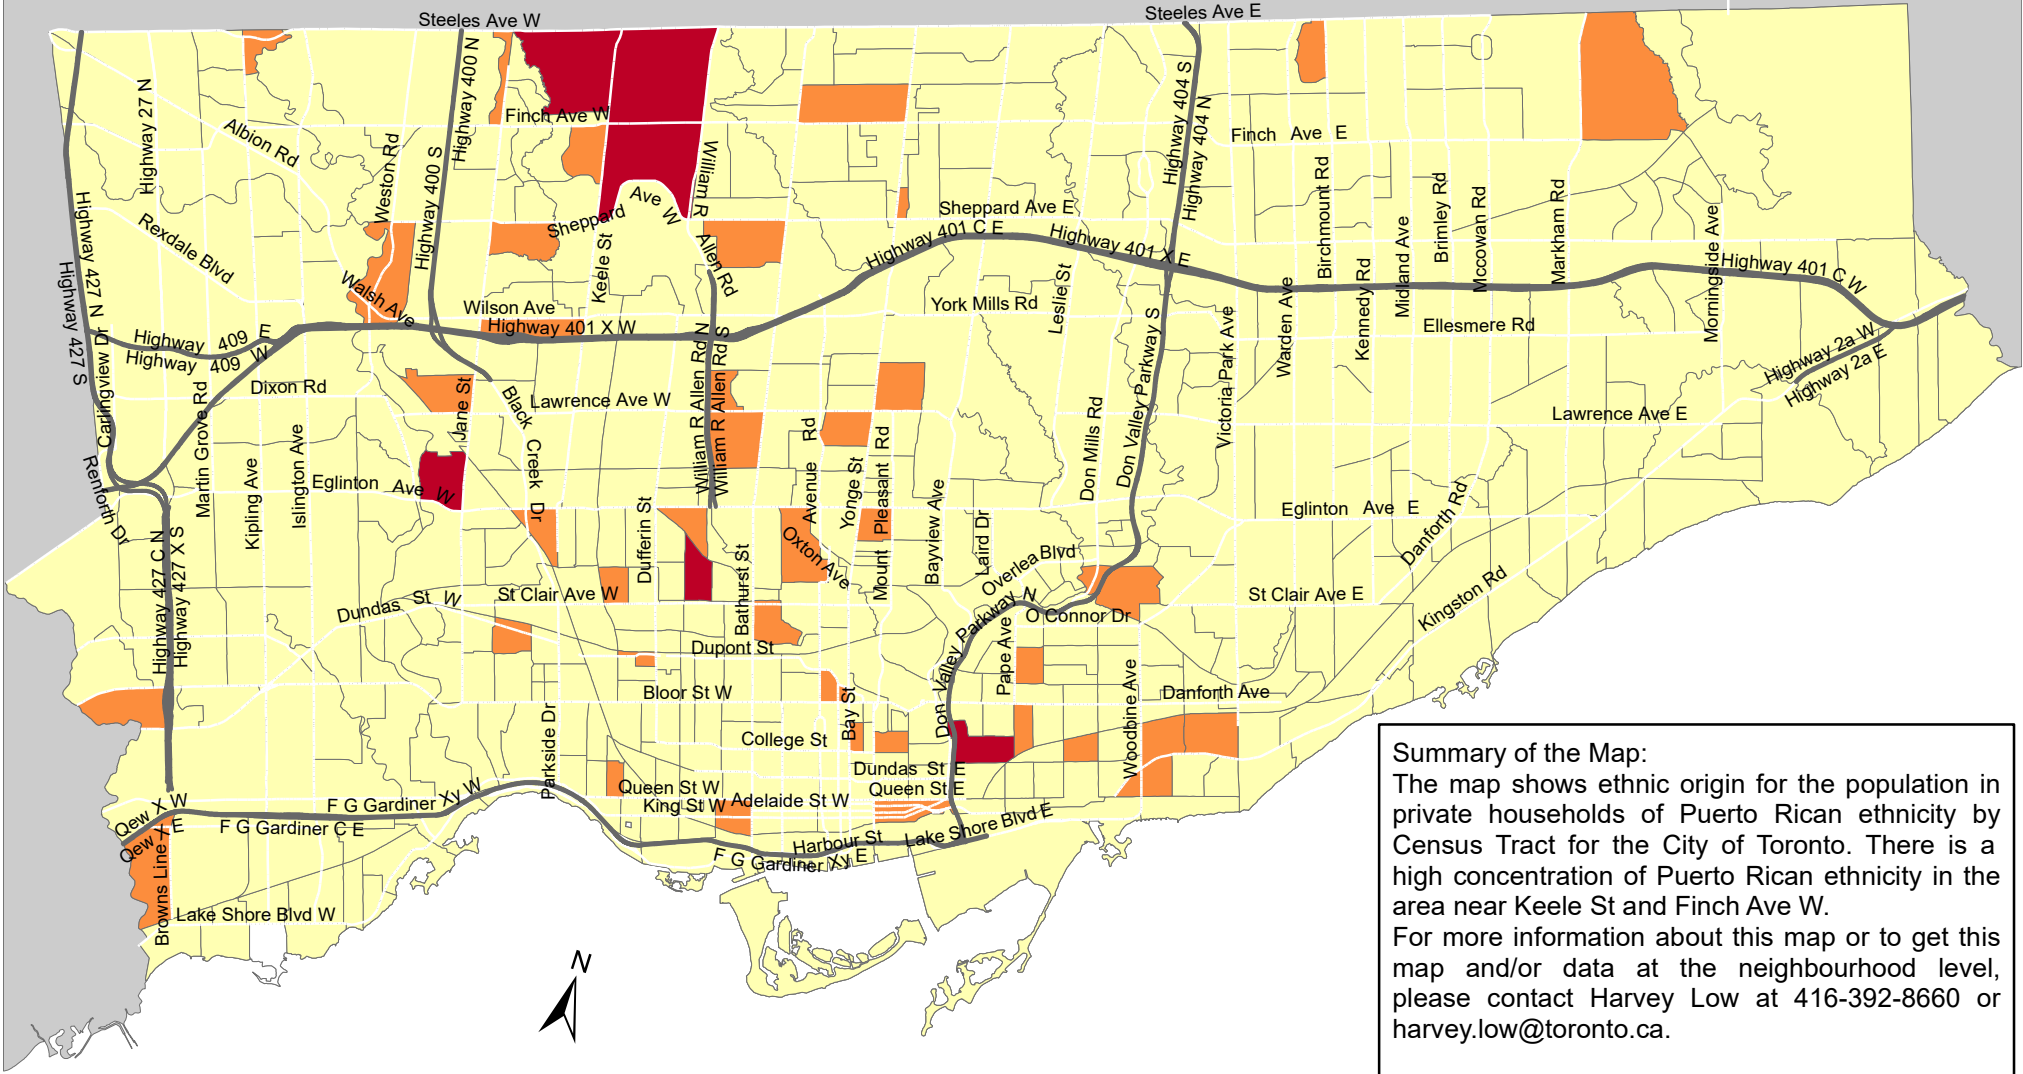

# City of Toronto Ethnic Origin - Puerto Rican 2016

**Summary of the Map:**  
 The map shows ethnic origin for the population in private households of Puerto Rican ethnicity by Census Tract for the City of Toronto. There is a high concentration of Puerto Rican ethnicity in the area near Keele St and Finch Ave W.  
 For more information about this map or to get this map and/or data at the neighbourhood level, please contact Harvey Low at 416-392-8660 or [harvey.low@toronto.ca](mailto:harvey.low@toronto.ca).